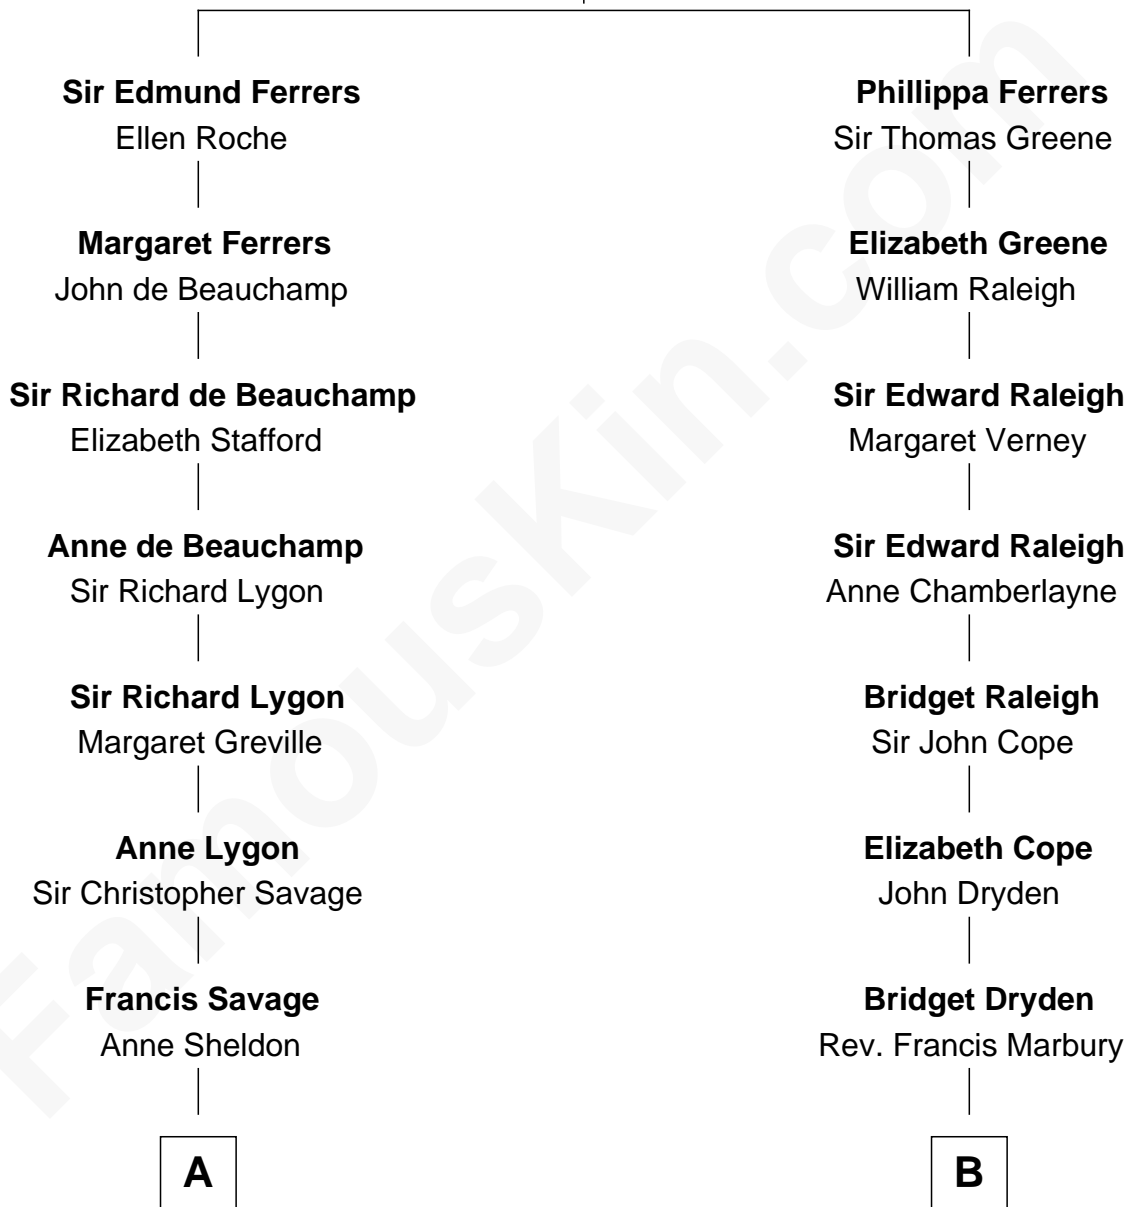

# FamousKin.com Relationship Chart of

**William H. Macy**

*TV and Movie Actor*

19th cousin of

**Story Musgrave**

*NASA Astronaut*

**Robert de Ferrers**  
Margaret Despencer

**C**

**Mary Lois Everitt**  
Clement Overstreet

**Lois Elizabeth Overstreet**  
William Hall Macy

**William H. Macy**  
*TV and Movie Actor*

**D**

**Marguerite Gray**  
John Butler Swann

**Marguerite Swann**  
Percy Musgrave

**Story Musgrave**  
*NASA Astronaut*

FamousKin.com