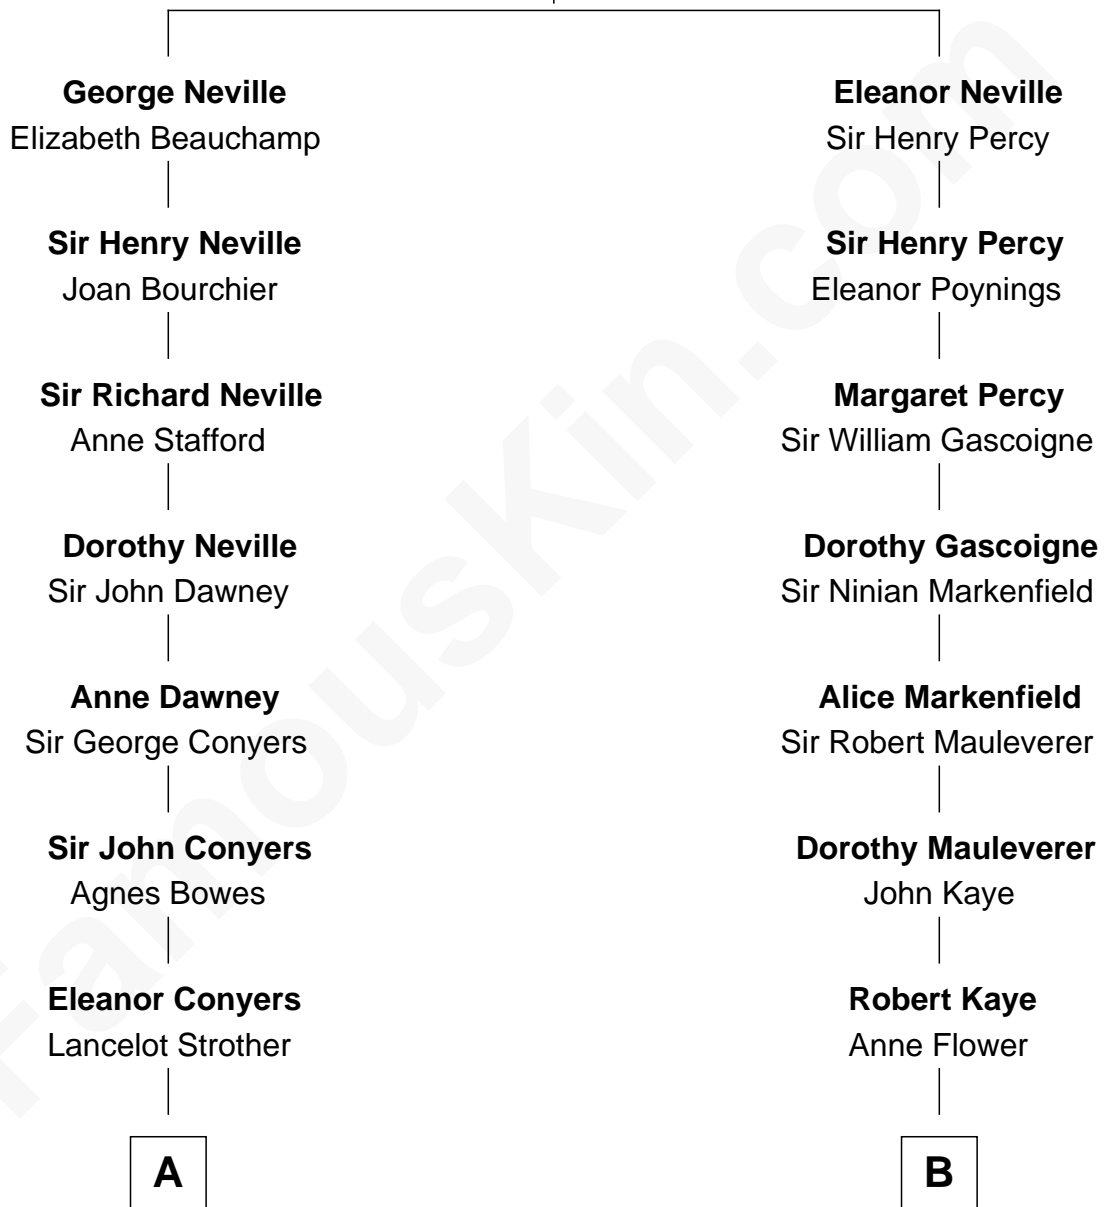

FamousKin.com Relationship Chart of

William H. Macy

TV and Movie Actor

17th cousin 2 times removed of

Story Musgrave

NASA Astronaut

Sir Ralph Neville

Joan Beaufort

C

Marguerite Gray
John Butler Swann

Marguerite Swann
Percy Musgrave

Story Musgrave
NASA Astronaut

FamousKin.com