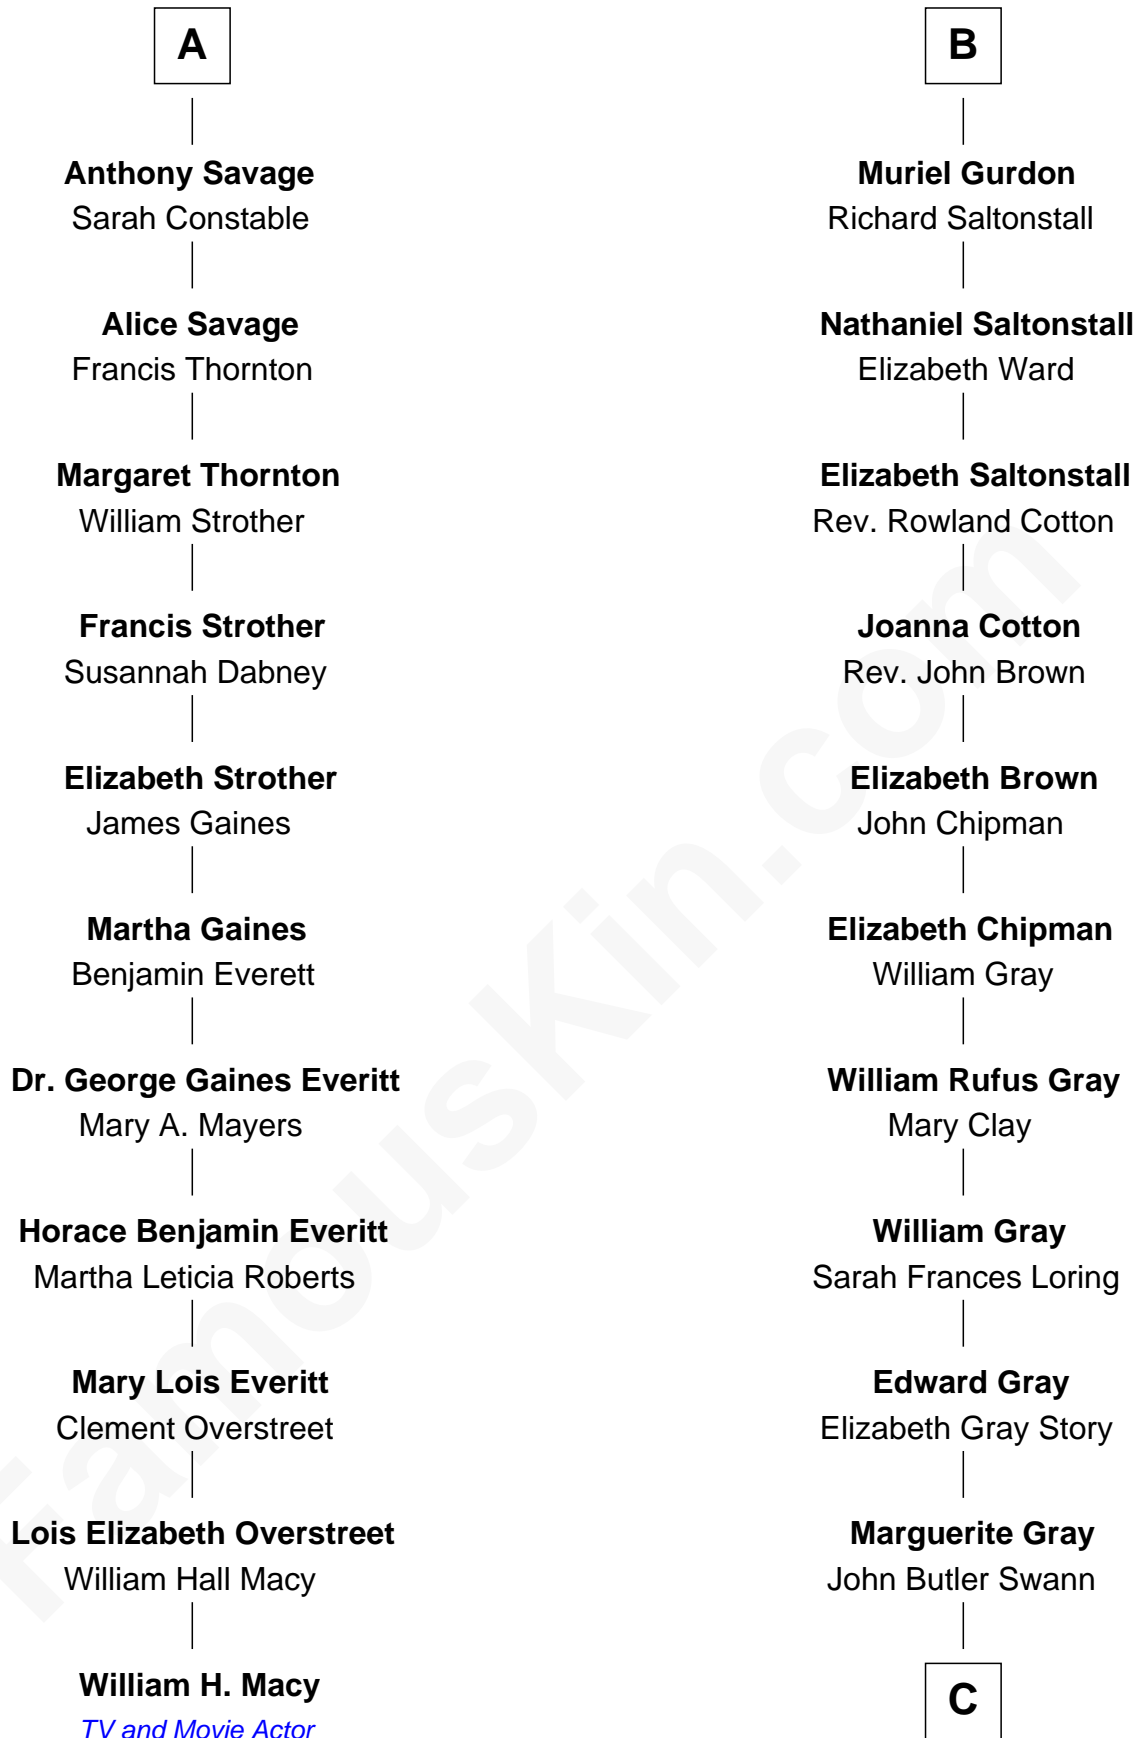

# FamousKin.com Relationship Chart of

**William H. Macy**

*TV and Movie Actor*

17th cousin 1 time removed of

**Story Musgrave**

*NASA Astronaut*

**Elizabeth Fitzalan**

*with husband*  
*Sir Robert Goushill*

*with husband*  
*Sir Thomas Mowbray*

**C**

|  
**Marguerite Swann**

Percy Musgrave

|  
**Story Musgrave**

*NASA Astronaut*

FamousKin.com