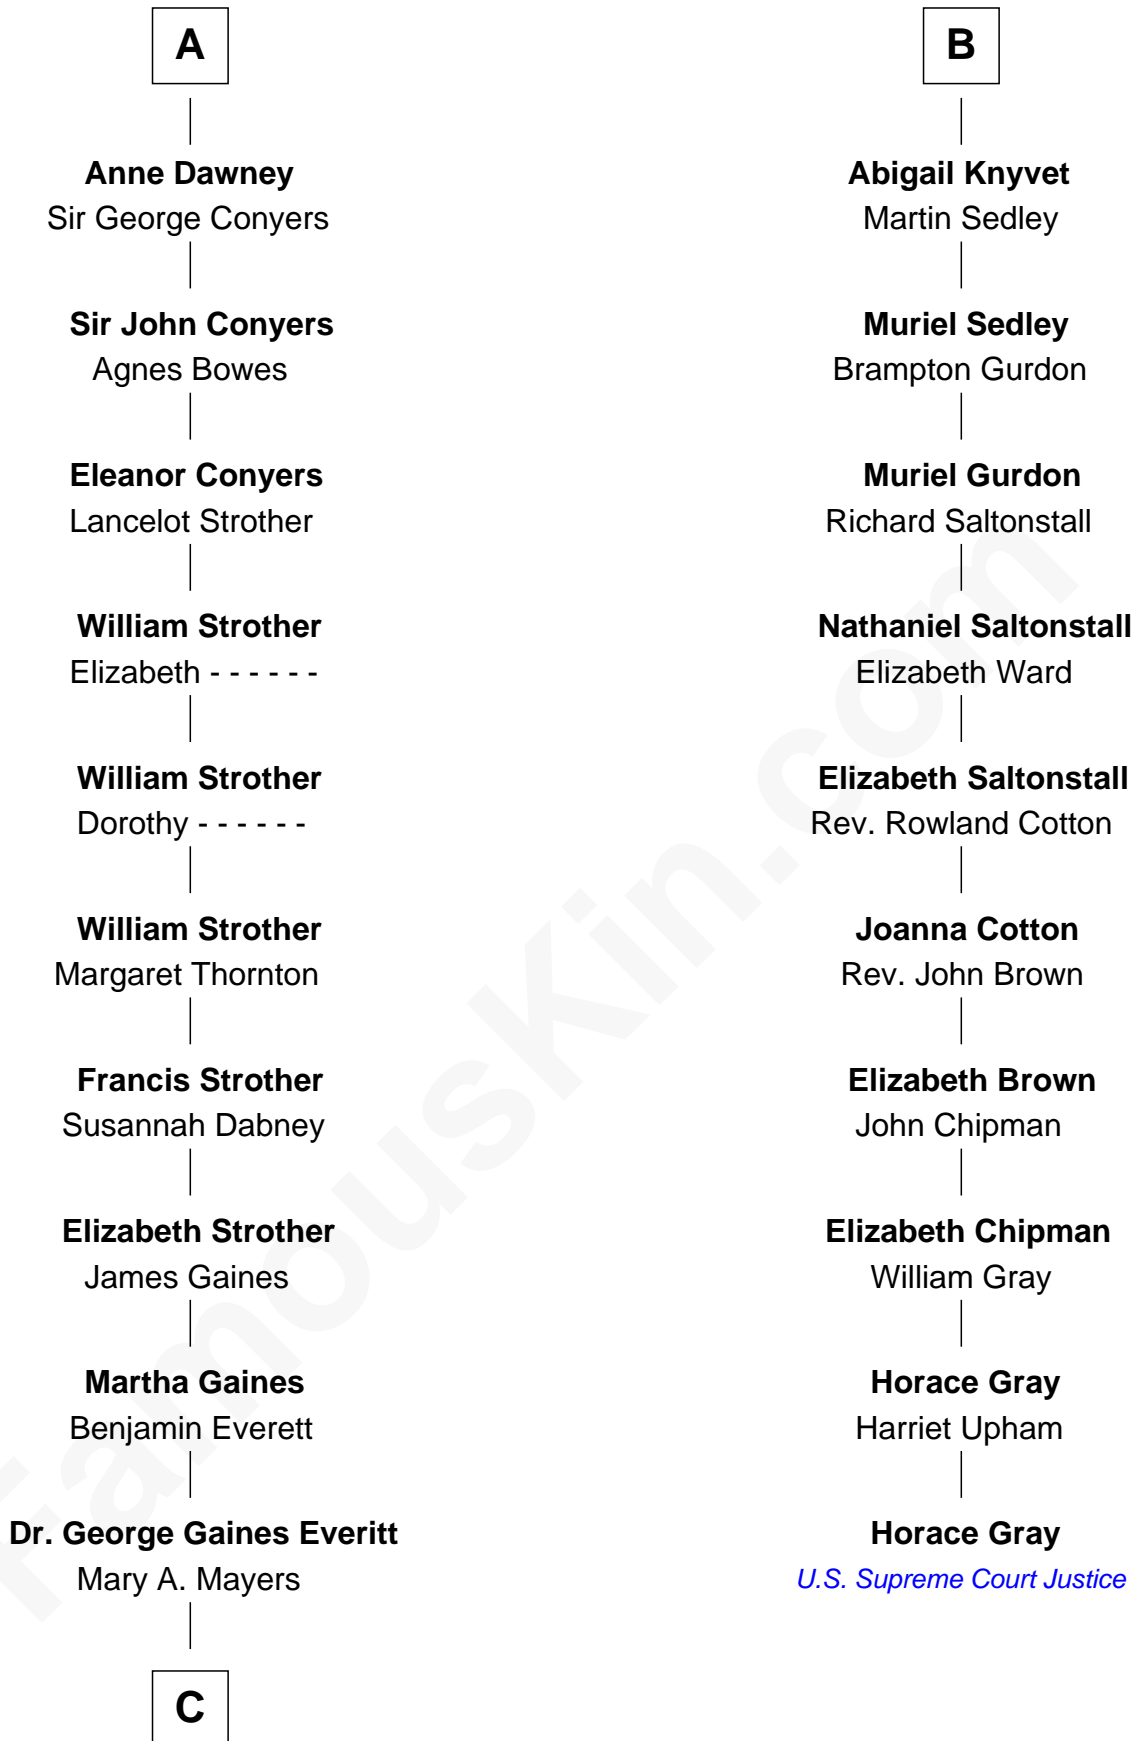

# FamousKin.com Relationship Chart of

**William H. Macy**

*TV and Movie Actor*

16th cousin 4 times removed of

**Horace Gray**

*U.S. Supreme Court Justice*

**C**

—  
**Horace Benjamin Everitt**

Martha Leticia Roberts

—  
**Mary Lois Everitt**

Clement Overstreet

—  
**Lois Elizabeth Overstreet**

William Hall Macy

—  
**William H. Macy**

*TV and Movie Actor*

FamousKin.com