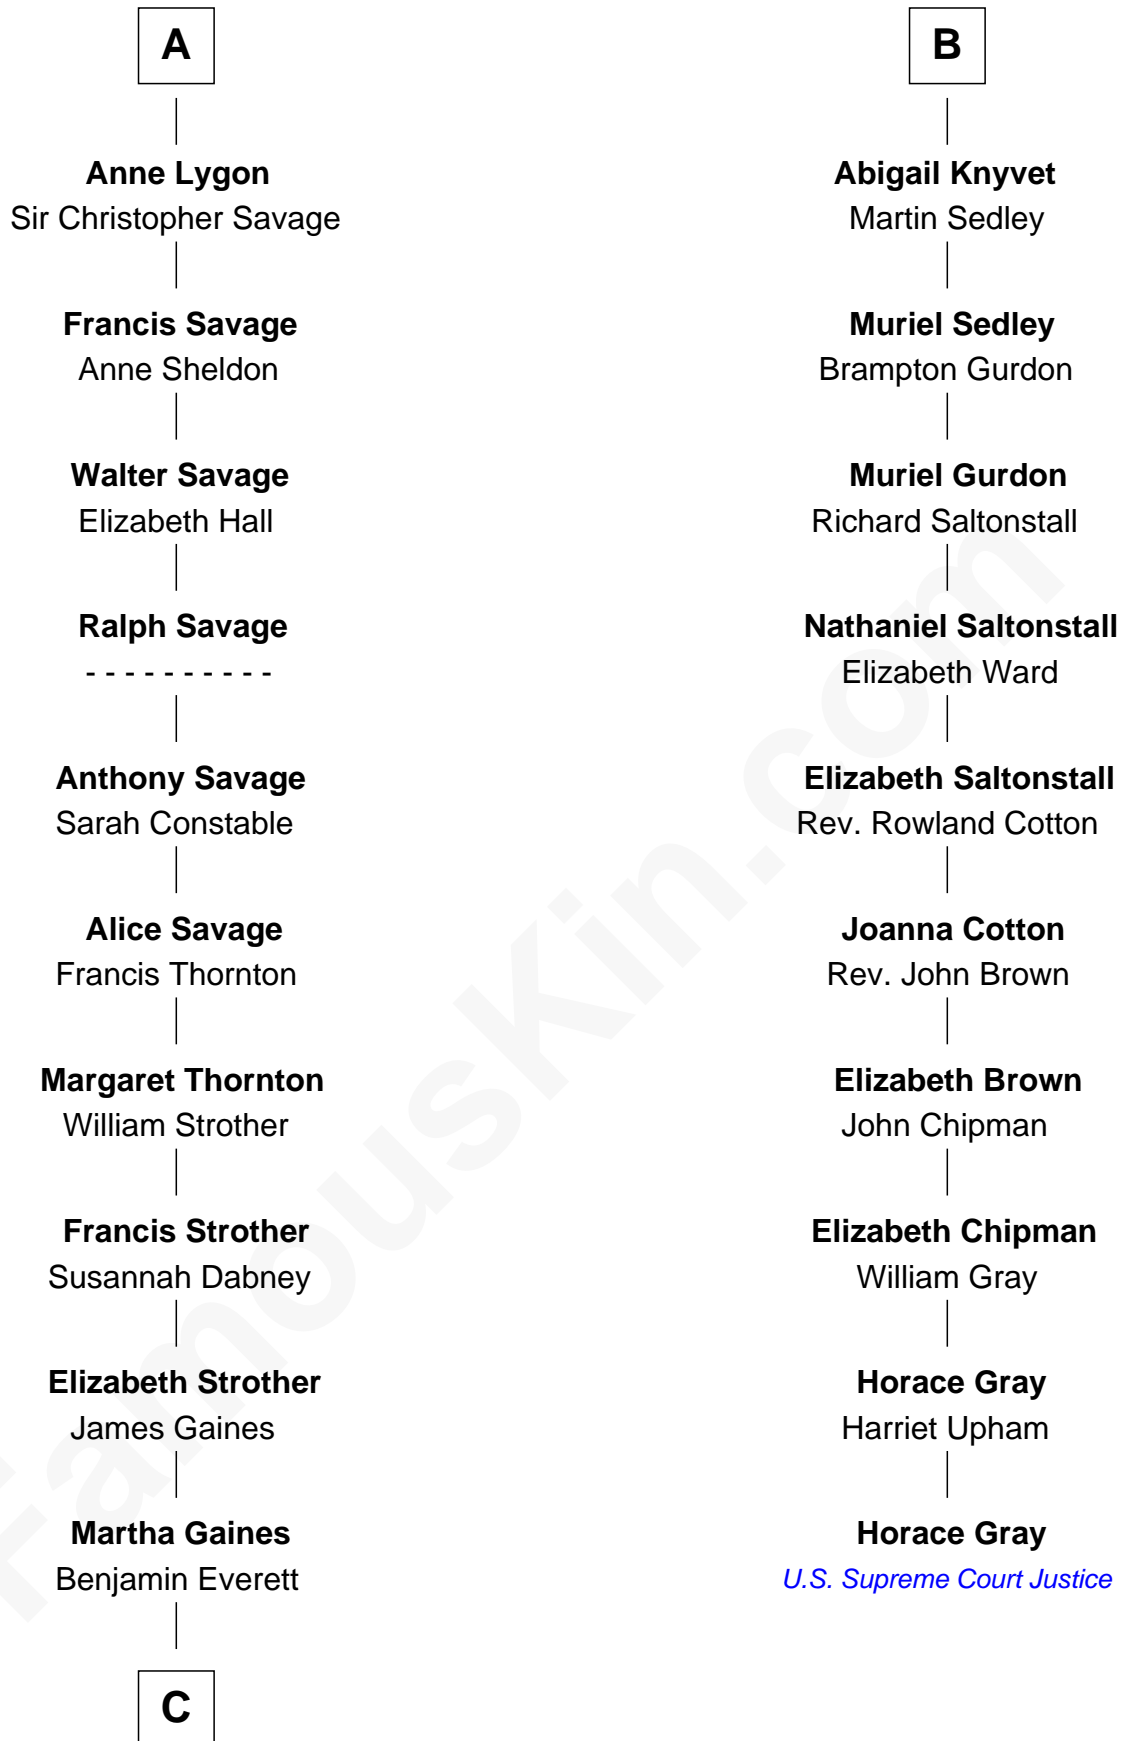

FamousKin.com

Relationship Chart of

William H. Macy

TV and Movie Actor

16th cousin 5 times removed of

Horace Gray

U.S. Supreme Court Justice

Margaret de Audley

Ralph de Stafford

C

—
Dr. George Gaines Everitt

Mary A. Mayers

—
Horace Benjamin Everitt

Martha Leticia Roberts

—
Mary Lois Everitt

Clement Overstreet