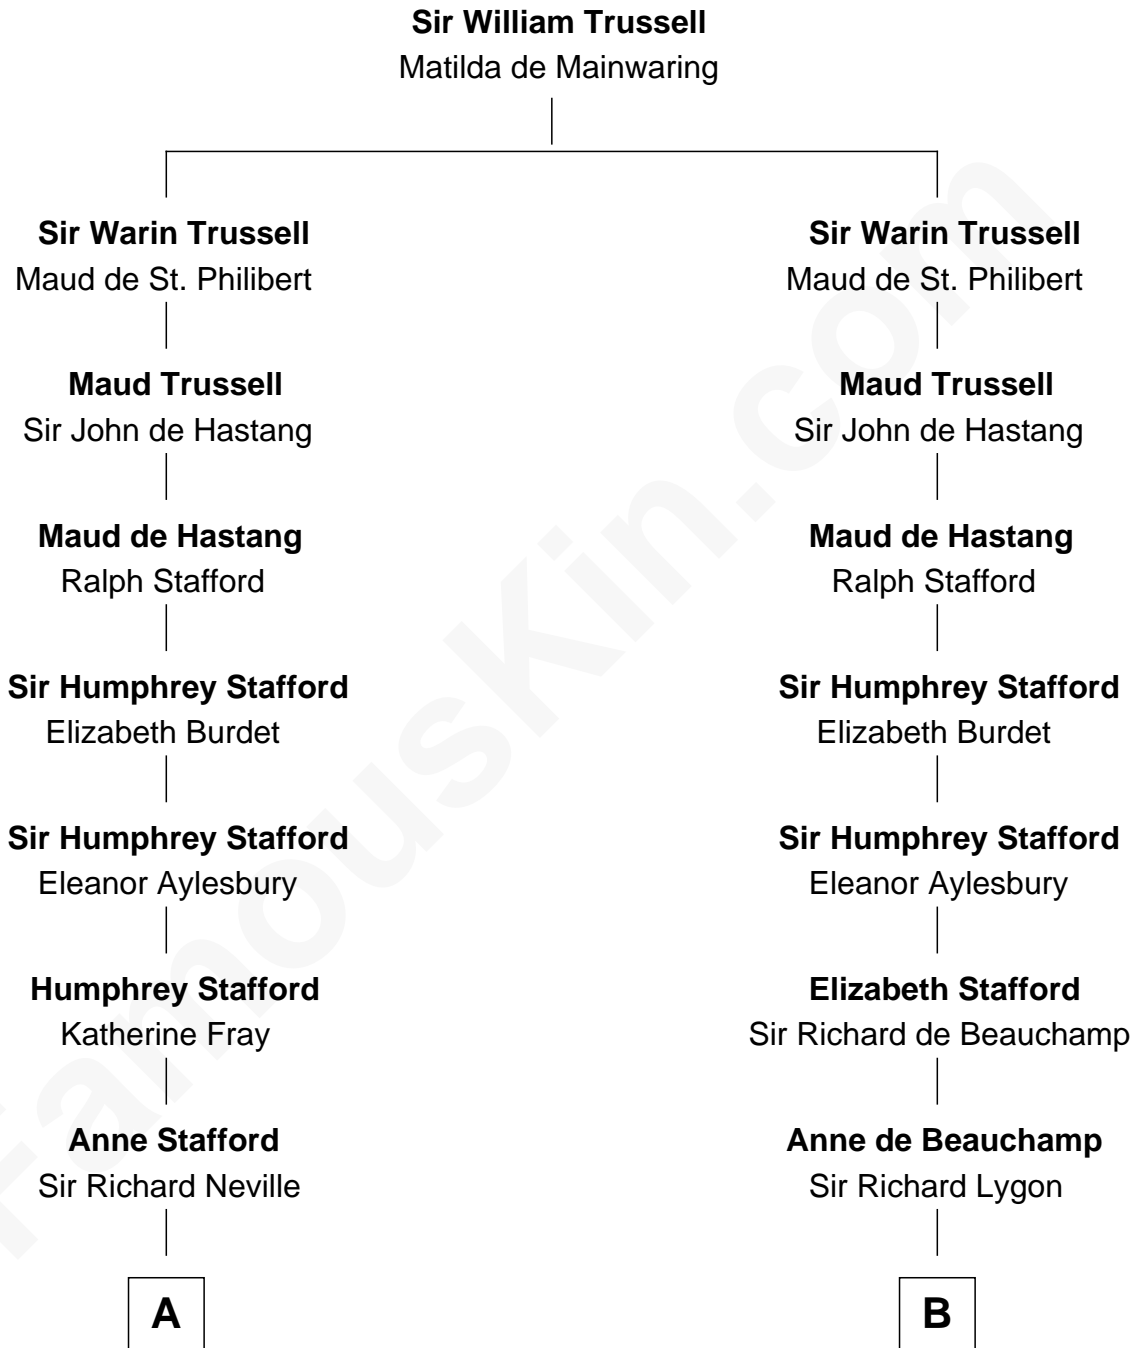

# FamousKin.com Relationship Chart of

**William H. Macy**

*TV and Movie Actor*

21st cousin of

**General George S. Patton**

*U.S. Army - World War II*

**C**

**Dr. George Gaines Everitt**

Mary A. Mayers

**Horace Benjamin Everitt**

Martha Leticia Roberts

**Mary Lois Everitt**

Clement Overstreet

**Lois Elizabeth Overstreet**

William Hall Macy

**William H. Macy**

*TV and Movie Actor*

**D**

**William Thorton**

Eleanor Thompson

**Susanna Thompson Thorton**

Andrew Glassell

**Susan Thornton Glassell**

George Smith Patton