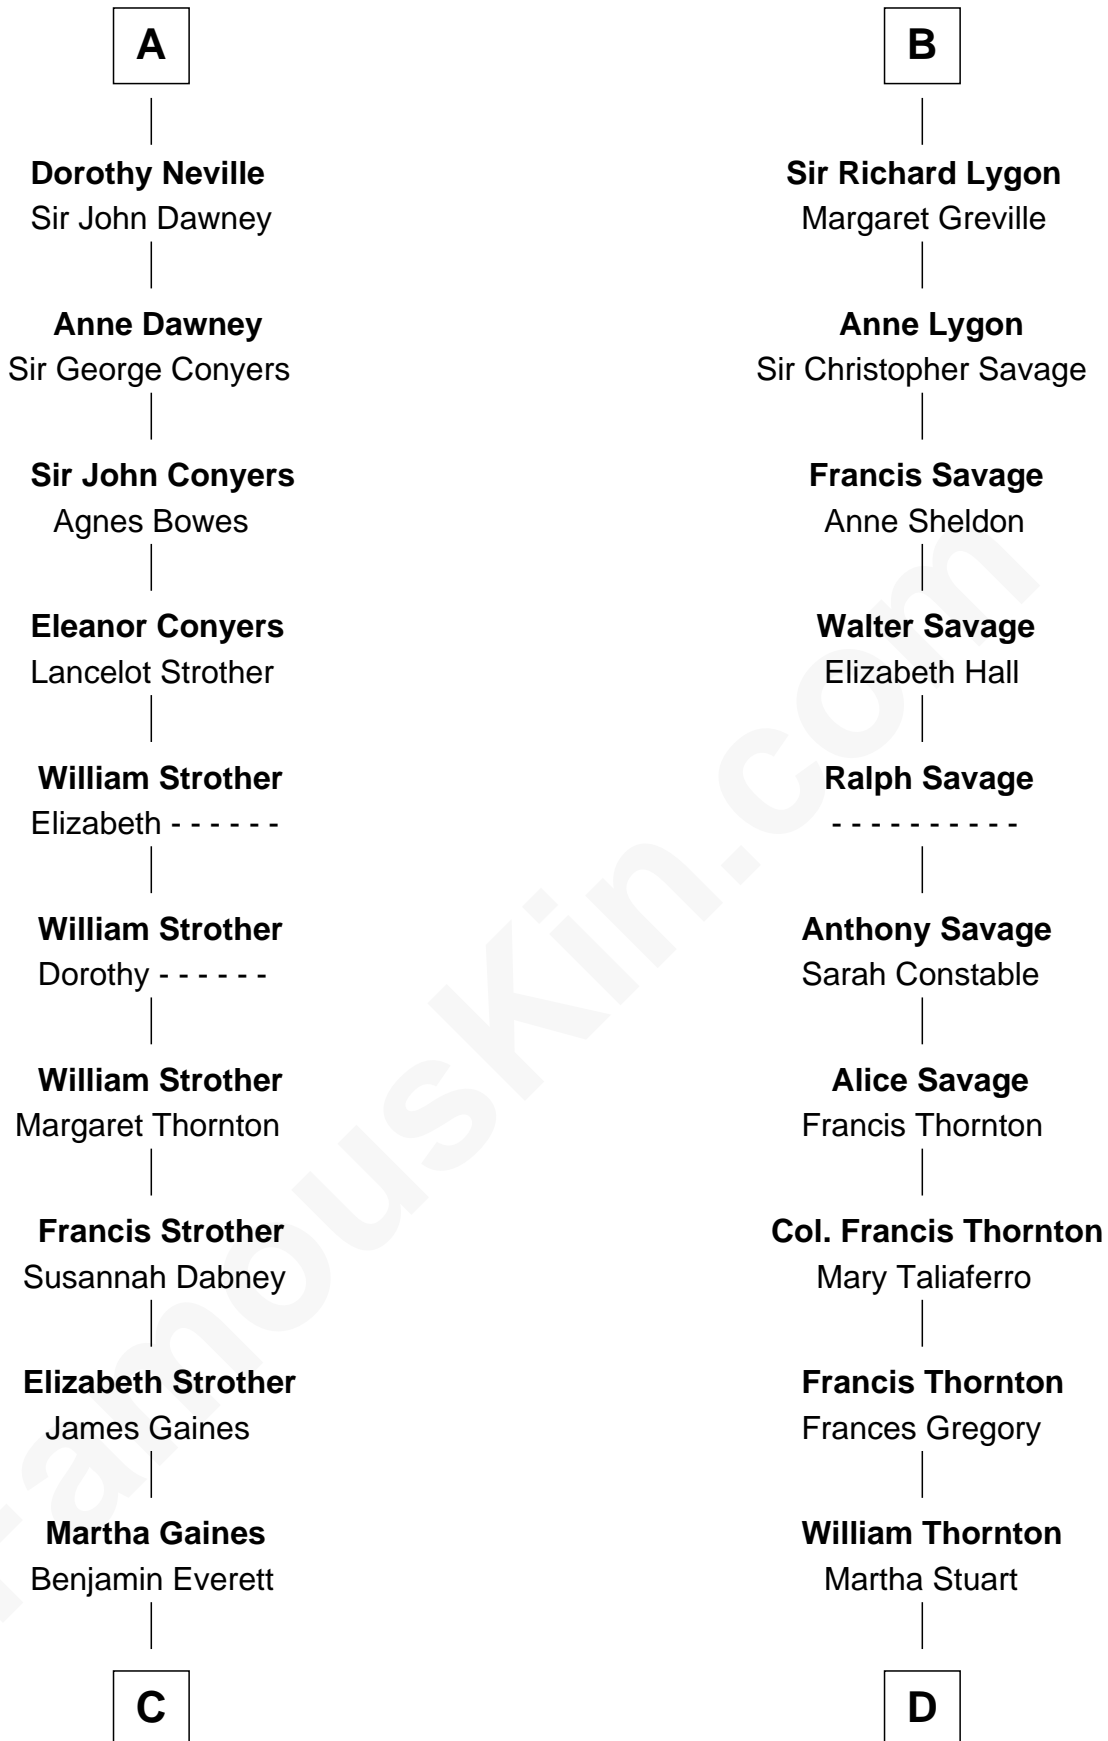

FamousKin.com Relationship Chart of

William H. Macy

TV and Movie Actor

21st cousin of

General George S. Patton

U.S. Army - World War II

Sir Richard Basset

Joan de Huntingfield

C

Dr. George Gaines Everitt

Mary A. Mayers

Horace Benjamin Everitt

Martha Leticia Roberts

Mary Lois Everitt

Clement Overstreet

Lois Elizabeth Overstreet

William Hall Macy

William H. Macy

TV and Movie Actor

D

William Thorton

Eleanor Thompson

Susanna Thompson Thorton

Andrew Glassell