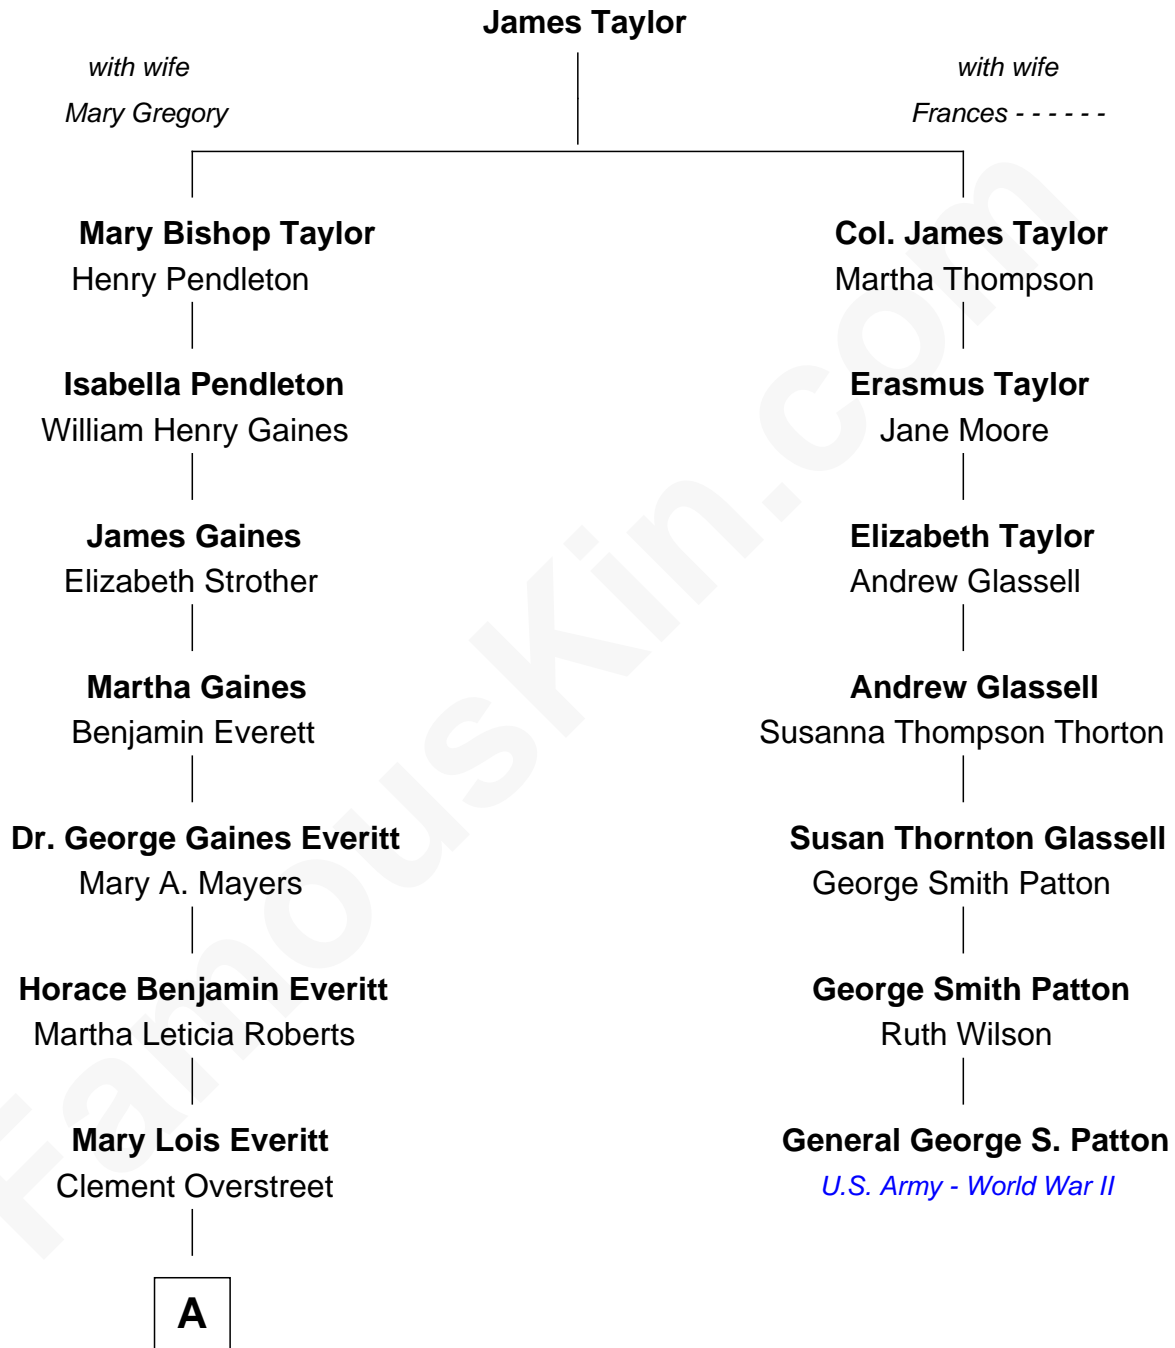

FamousKin.com Relationship Chart of

William H. Macy

TV and Movie Actor

6th cousin 2 times removed of

General George S. Patton

U.S. Army - World War II

A

—
Lois Elizabeth Overstreet