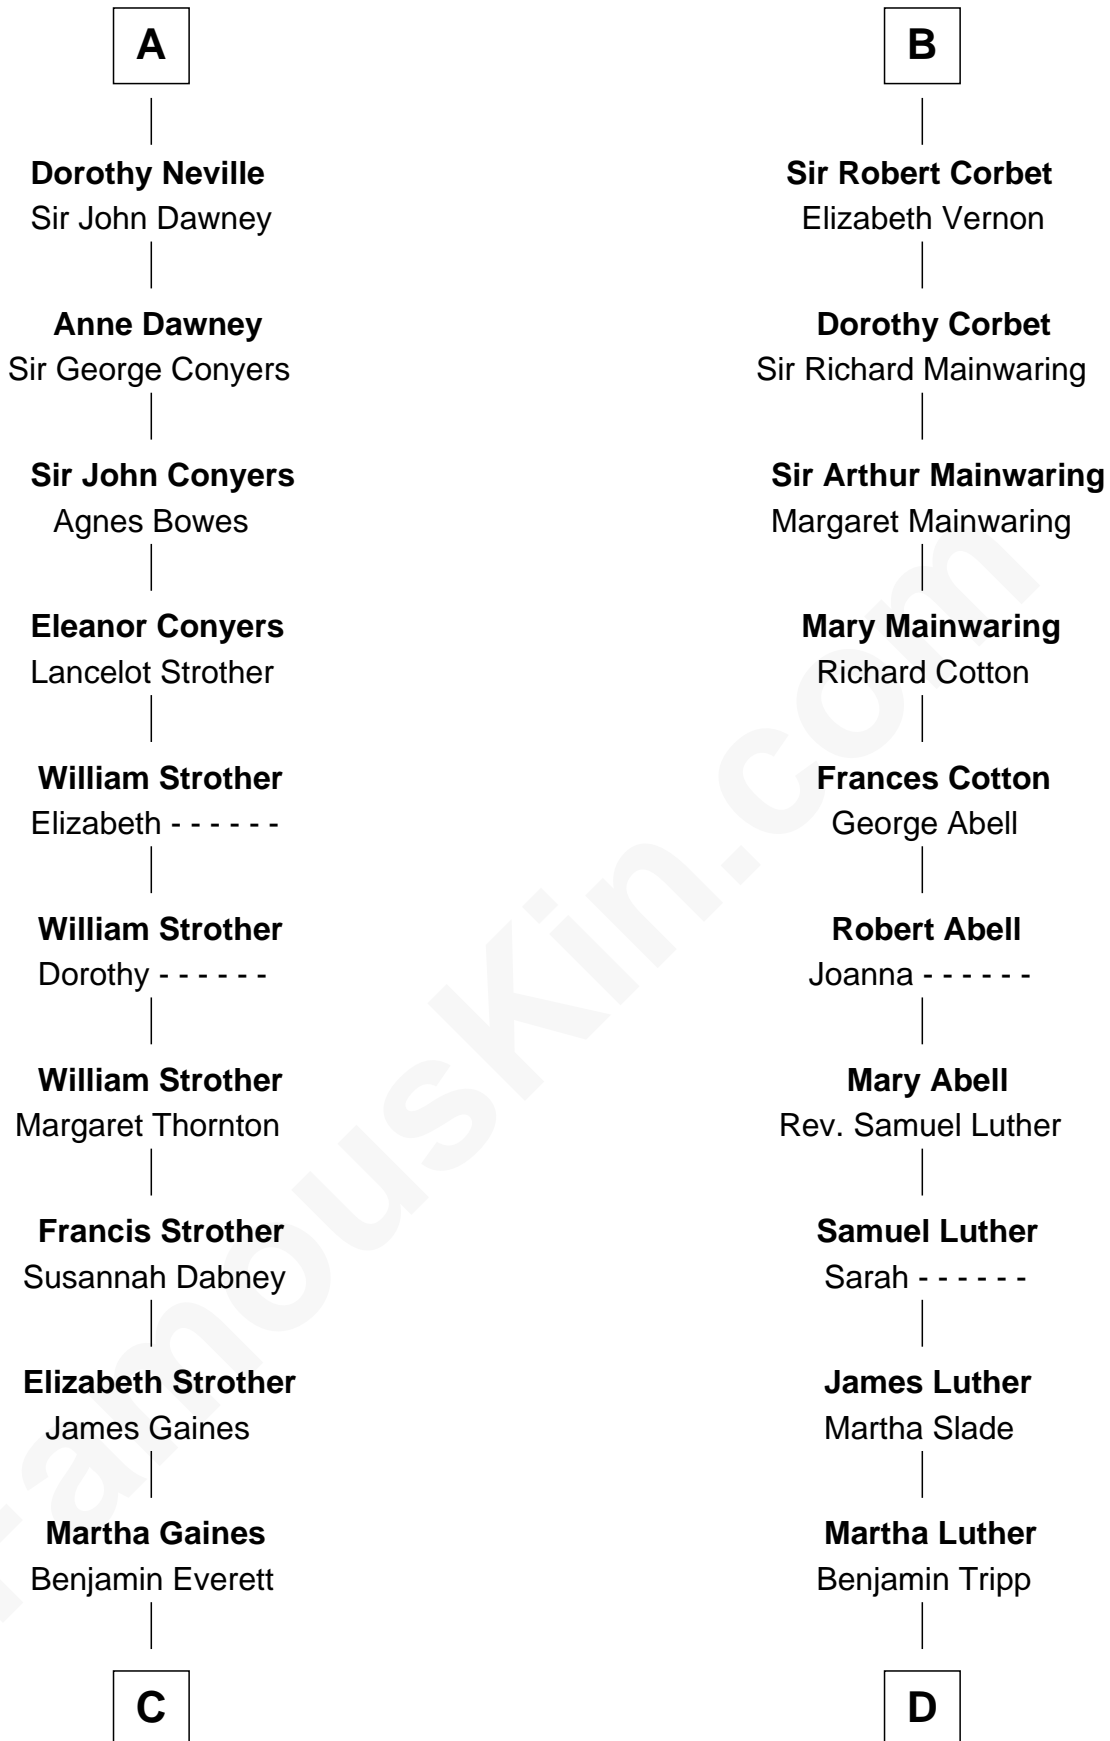

FamousKin.com Relationship Chart of

William H. Macy

TV and Movie Actor

21st cousin of

Lizzie Borden

Accused Murderess

C

Dr. George Gaines Everitt

Mary A. Mayers

Horace Benjamin Everitt

Martha Leticia Roberts

Mary Lois Everitt

Clement Overstreet

Lois Elizabeth Overstreet

William Hall Macy

William H. Macy

Sarah Anthony Morse

Andrew Jackson Borden

Lizzie Borden

Accused Murderess