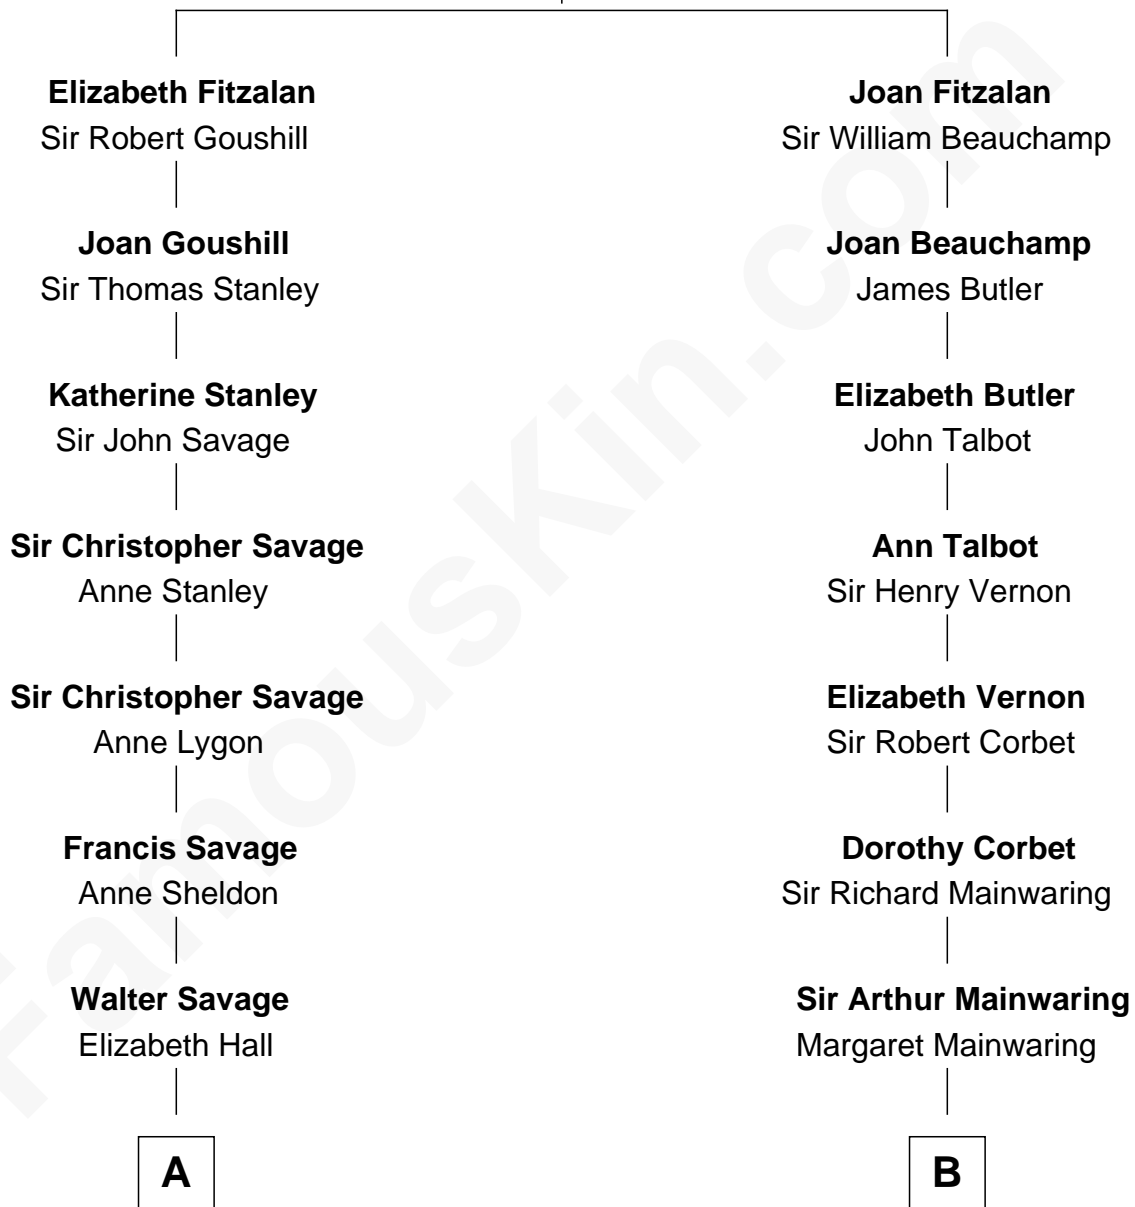

FamousKin.com Relationship Chart of

William H. Macy

TV and Movie Actor

18th cousin of

Lizzie Borden

Accused Murderess

Sir Richard Fitzalan

Elizabeth de Bohun

C

Lois Elizabeth Overstreet

William Hall Macy

William H. Macy

TV and Movie Actor

D

Sarah Anthony Morse

Andrew Jackson Borden

Lizzie Borden

Accused Murderess

FamousKin.com