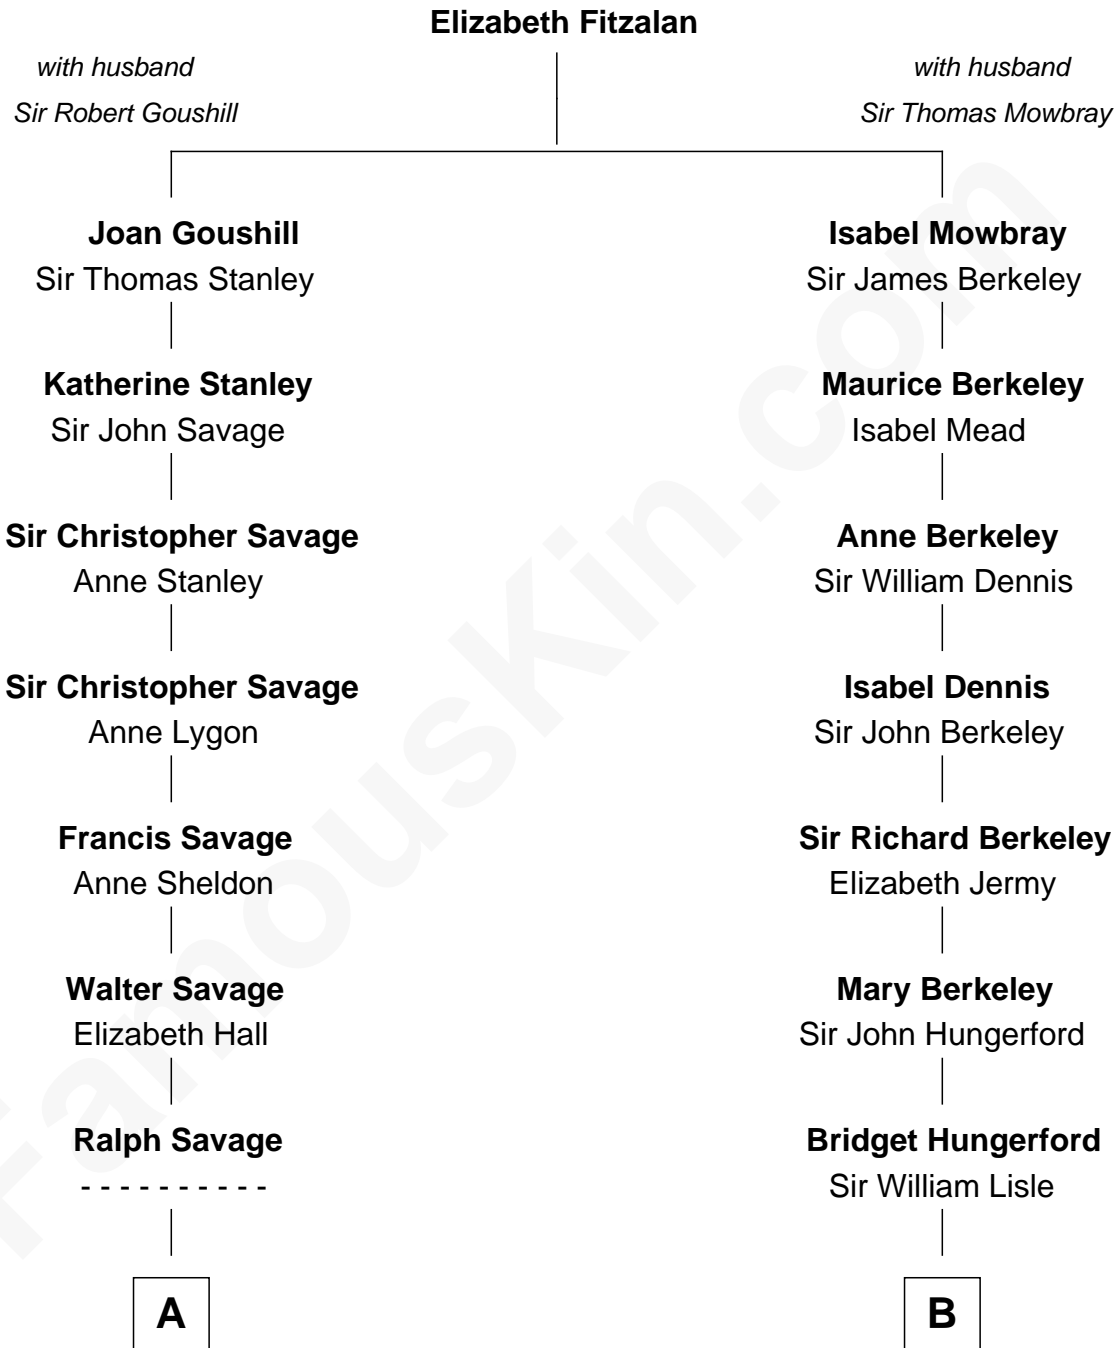

# FamousKin.com Relationship Chart of

**William H. Macy**

*TV and Movie Actor*

17th cousin 1 time removed of

**Warren Buffett**

*Chairman & CEO, Berkshire Hathaway*

**C**

**Leila Stahl**

Howard Homan Buffett

**Warren Buffett**

*Chairman & CEO, Berkshire Hathaway*

FamousKin.com