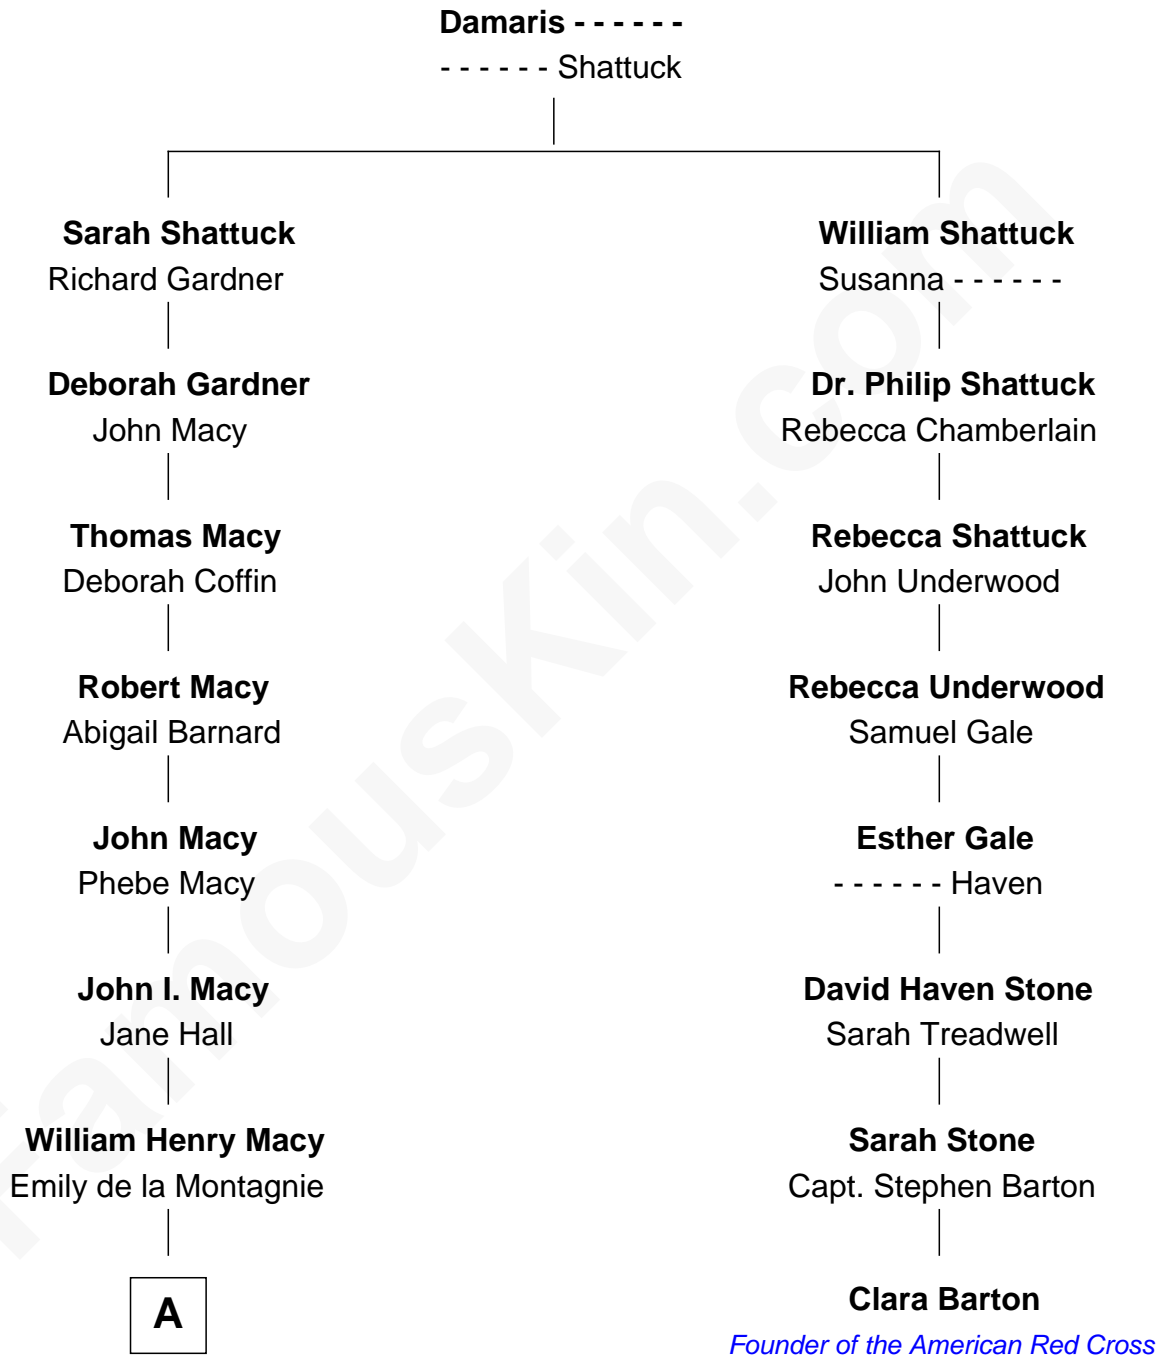

FamousKin.com Relationship Chart of

William H. Macy

TV and Movie Actor

7th cousin 2 times removed of

Clara Barton

Founder of the American Red Cross

A

—
Albert Hall Macy
Elizabeth C. Somerville

—
William Hall Macy
Lois Elizabeth Overstreet

—
William H. Macy
TV and Movie Actor

FamousKin.com