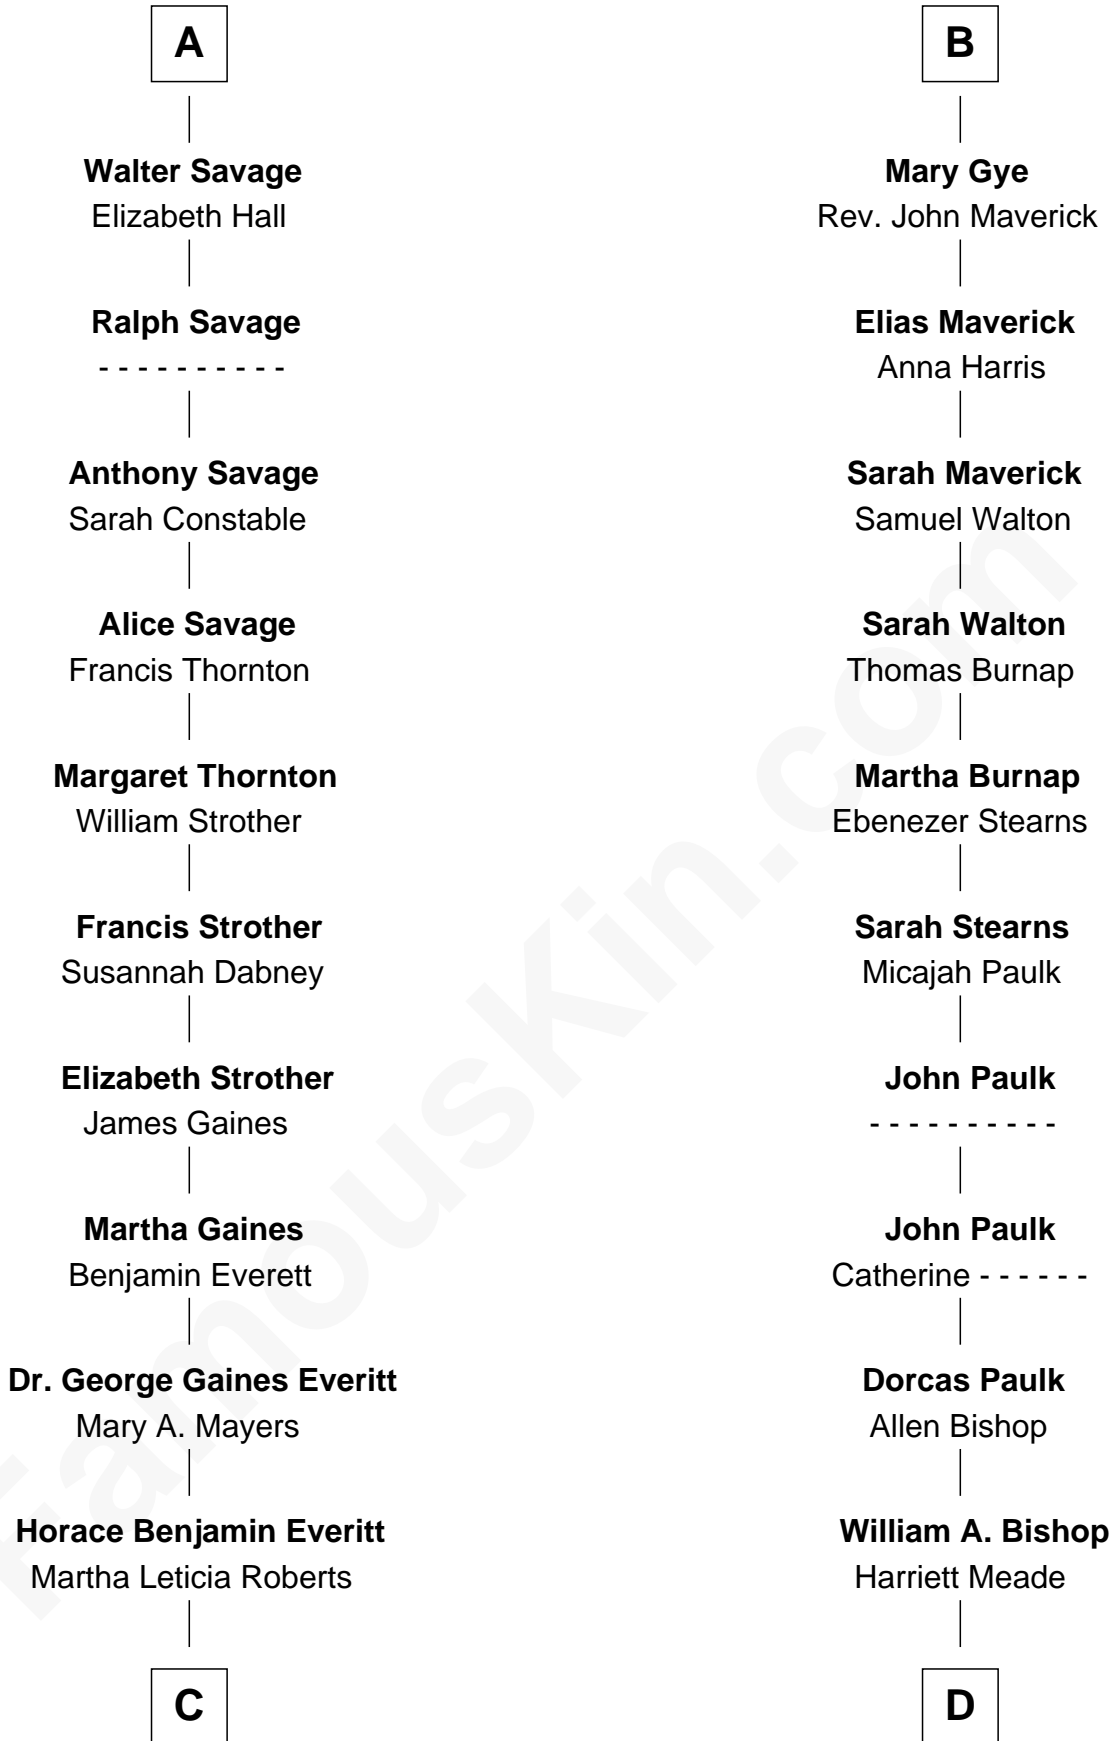

FamousKin.com

Relationship Chart of

William H. Macy

TV and Movie Actor

19th cousin 1 time removed of

Michael Strahan

NFL Player and TV Personality

Richard Fitzalan
Eleanor Plantagenet

C

Mary Lois Everitt
Clement Overstreet

Lois Elizabeth Overstreet
William Hall Macy

William H. Macy
TV and Movie Actor

D

Creola Mead
Jado D. Traylor

James Curtis Traylor
Caroline McCarter

Louise Traylor
Gene Willie Strahan