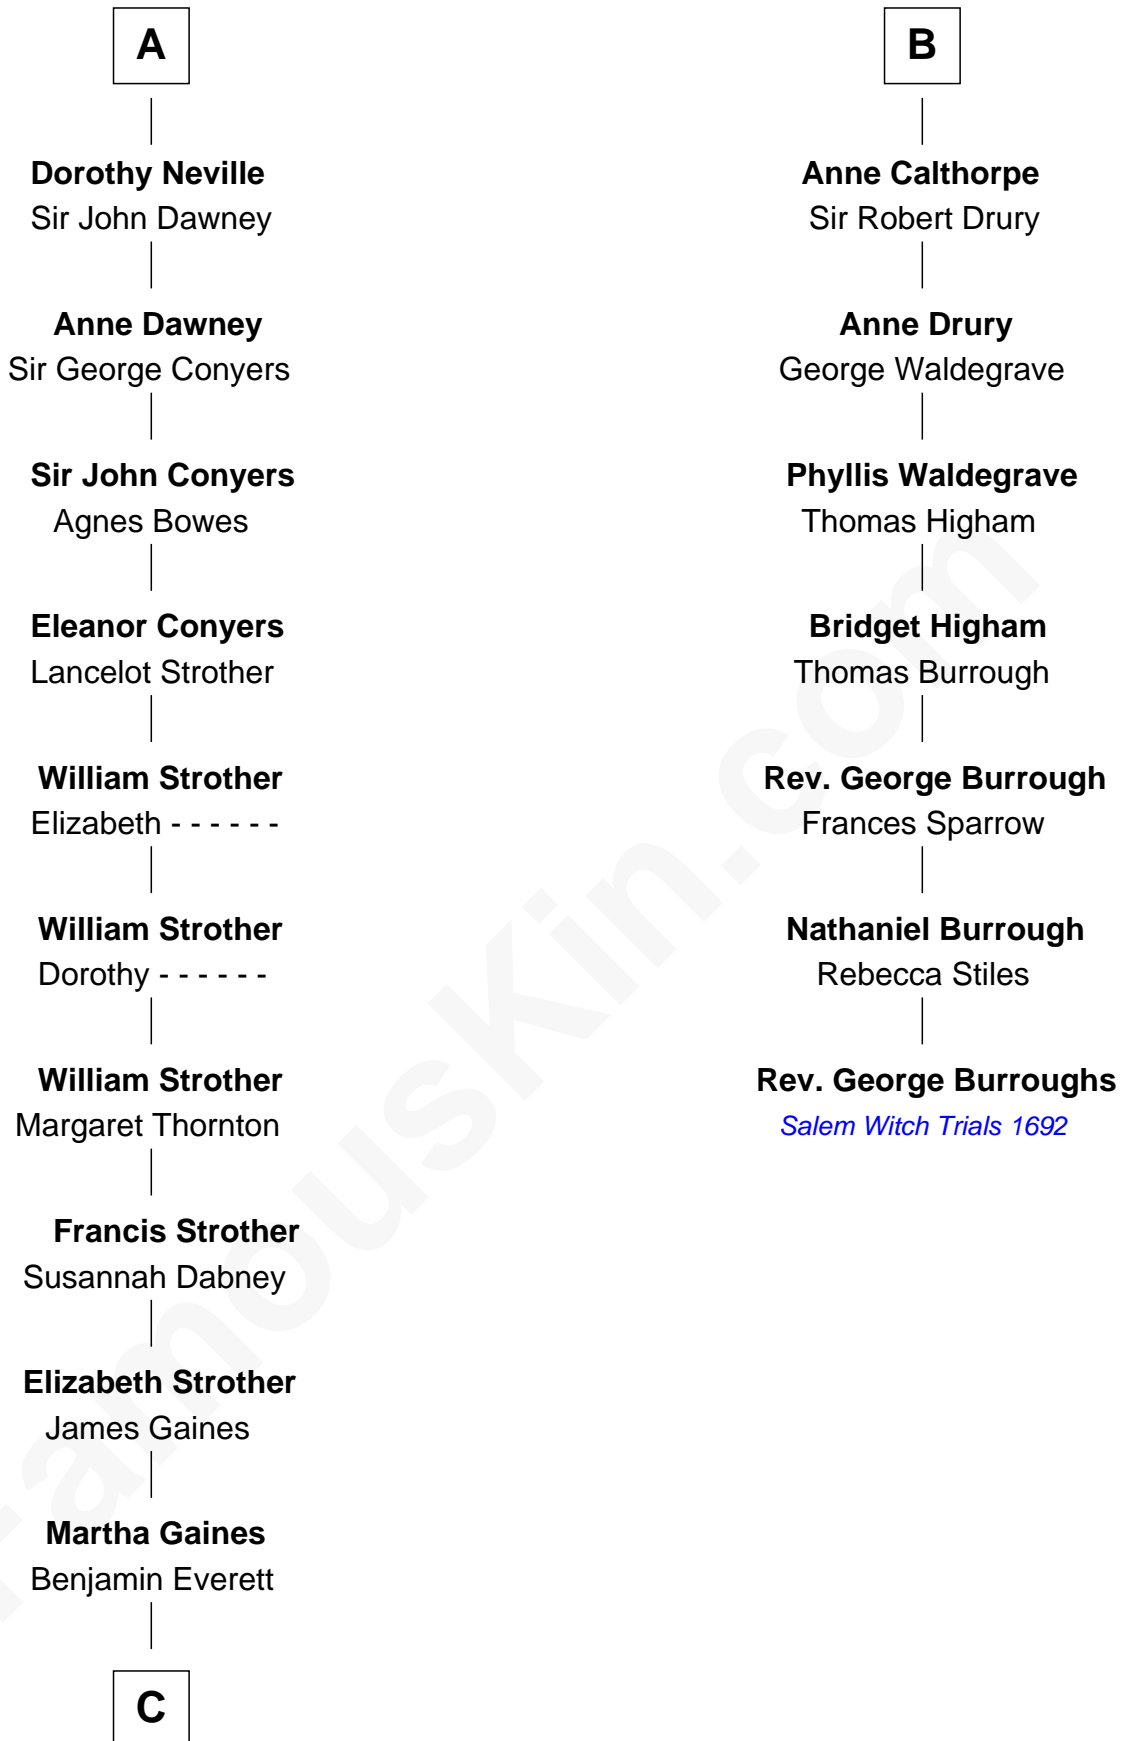

FamousKin.com Relationship Chart of

William H. Macy

TV and Movie Actor

13th cousin 8 times removed of

Rev. George Burroughs

Executed for Witchcraft, Salem 1692

C

—
Dr. George Gaines Everitt

Mary A. Mayers

—
Horace Benjamin Everitt

Martha Leticia Roberts

—
Mary Lois Everitt

Clement Overstreet

—
Lois Elizabeth Overstreet

William Hall Macy

—
William H. Macy