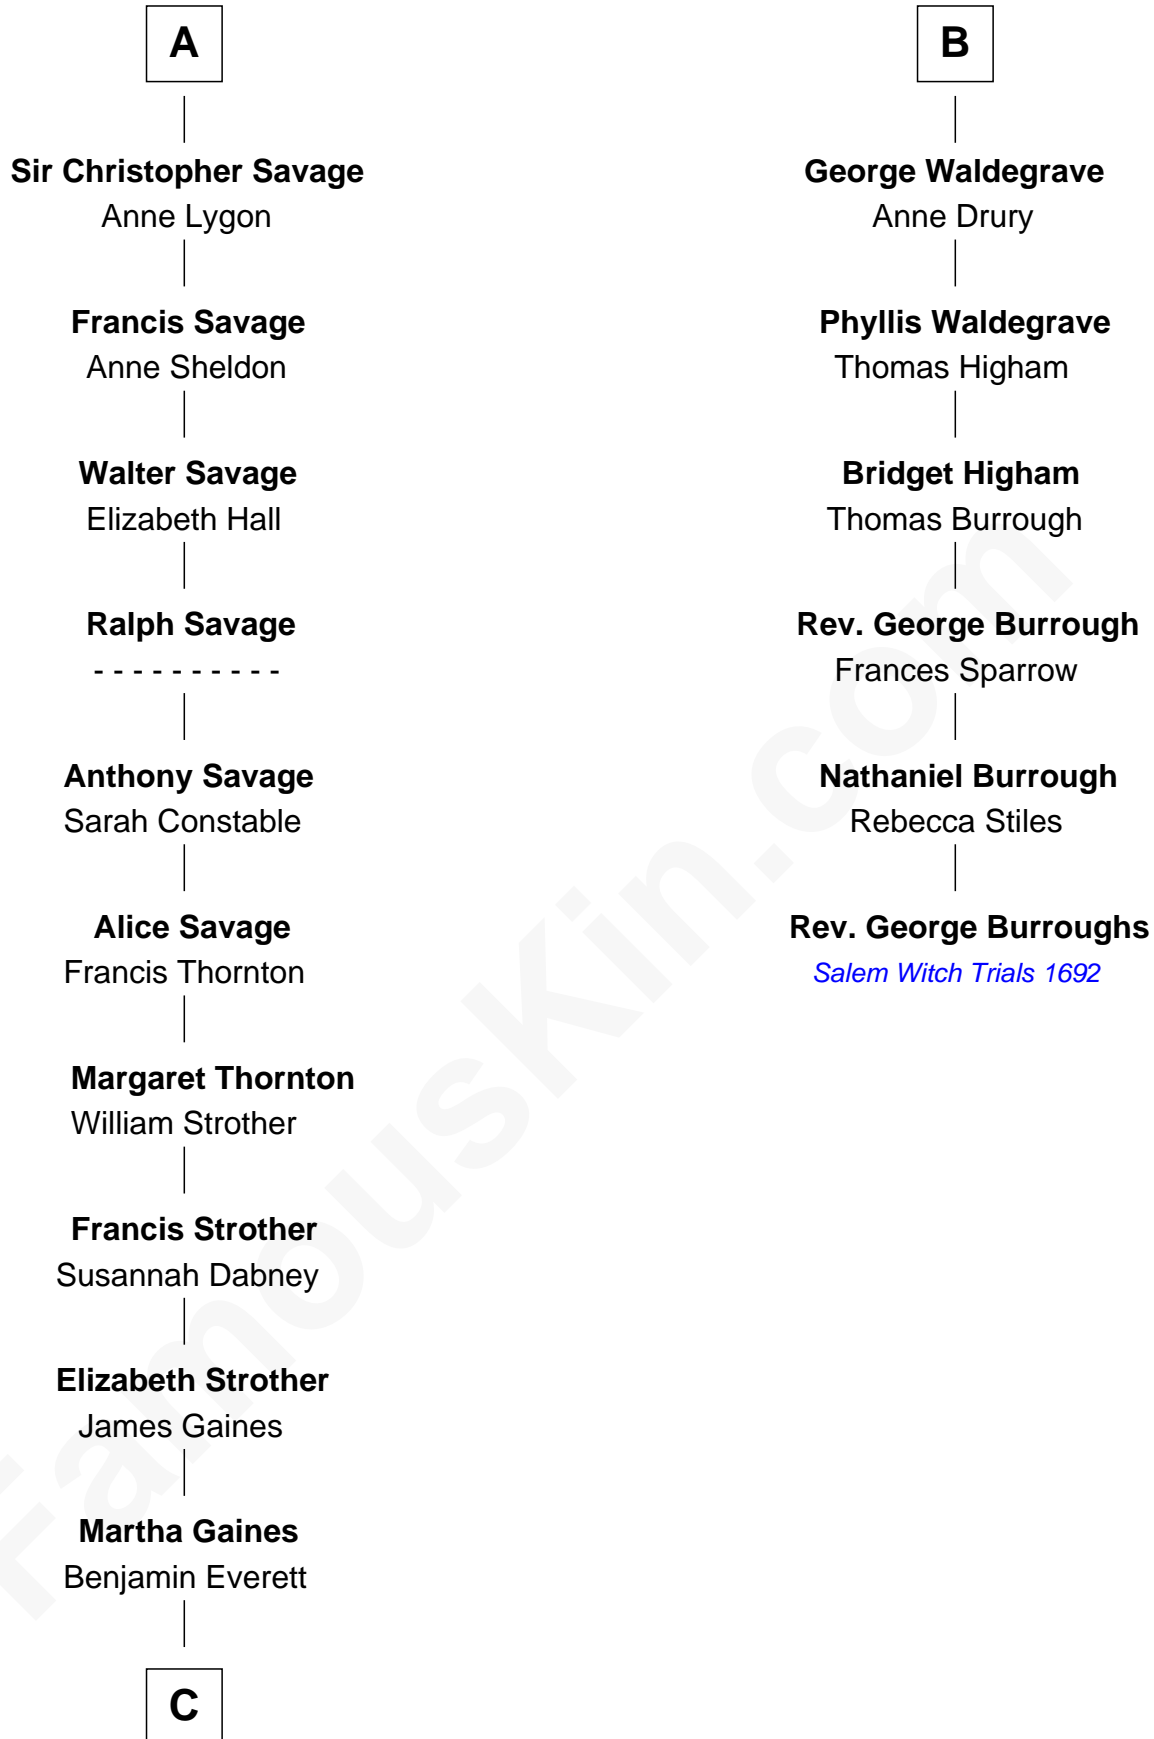

FamousKin.com Relationship Chart of

William H. Macy

TV and Movie Actor

12th cousin 9 times removed of

Rev. George Burroughs

Executed for Witchcraft, Salem 1692

C

—
Dr. George Gaines Everitt

Mary A. Mayers

—
Horace Benjamin Everitt

Martha Leticia Roberts

—
Mary Lois Everitt

Clement Overstreet

—
Lois Elizabeth Overstreet

William Hall Macy

—
William H. Macy