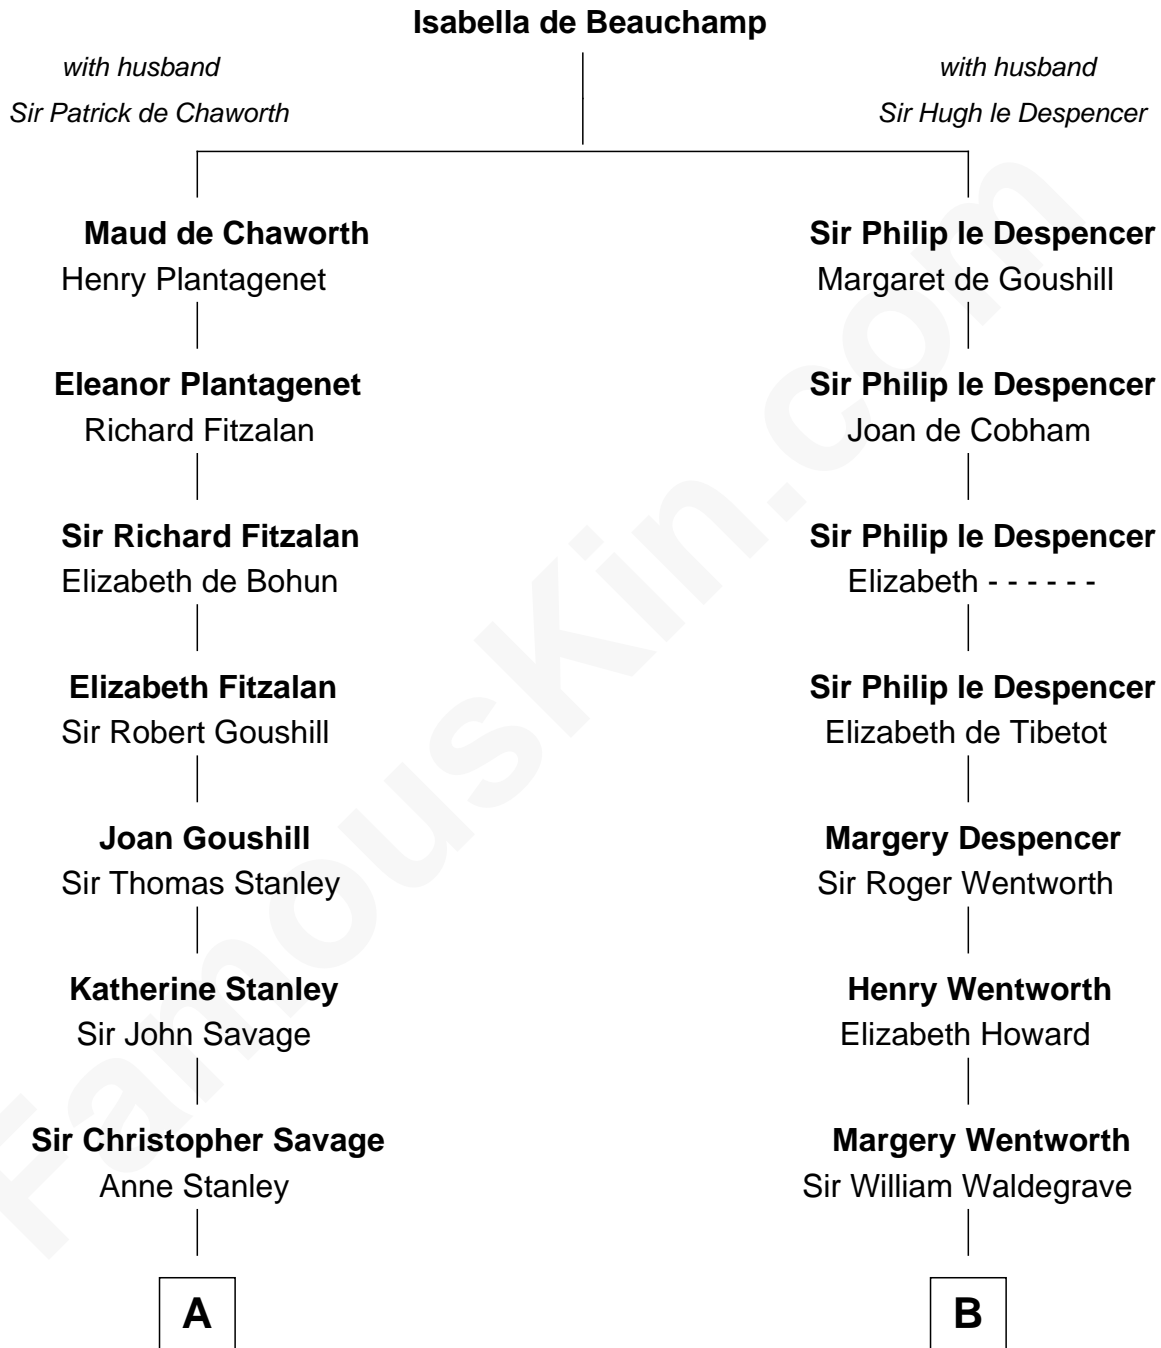

FamousKin.com Relationship Chart of

William H. Macy

TV and Movie Actor

12th cousin 9 times removed of

Rev. George Burroughs

Executed for Witchcraft, Salem 1692

C

—
Dr. George Gaines Everitt

Mary A. Mayers

—
Horace Benjamin Everitt

Martha Leticia Roberts

—
Mary Lois Everitt

Clement Overstreet

—
Lois Elizabeth Overstreet

William Hall Macy

—
William H. Macy