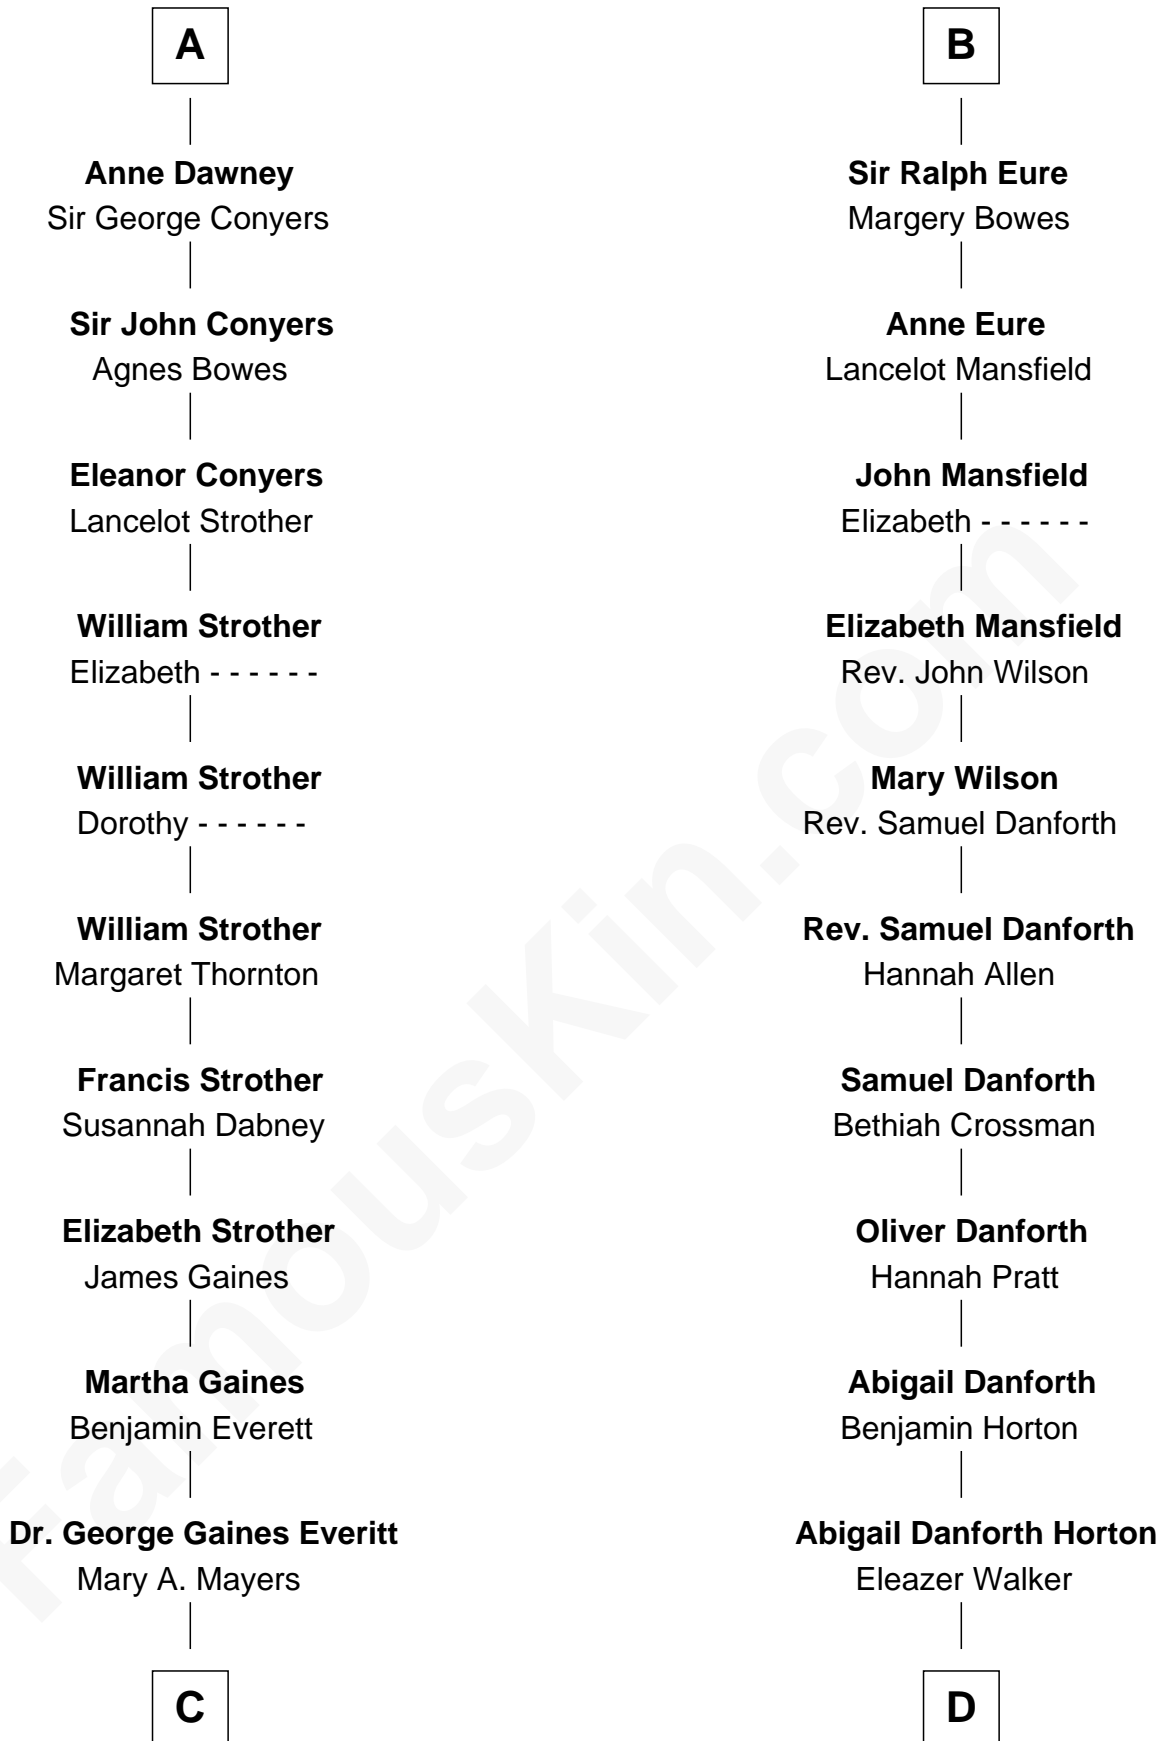

## Relationship Chart of

**William H. Macy**

*TV and Movie Actor*

19th cousin 1 time removed of

**E. C. Segar**

*Cartoonist (Popeye creator)*

E. C. Segar photo by [U. S. War Stamp Council](#)