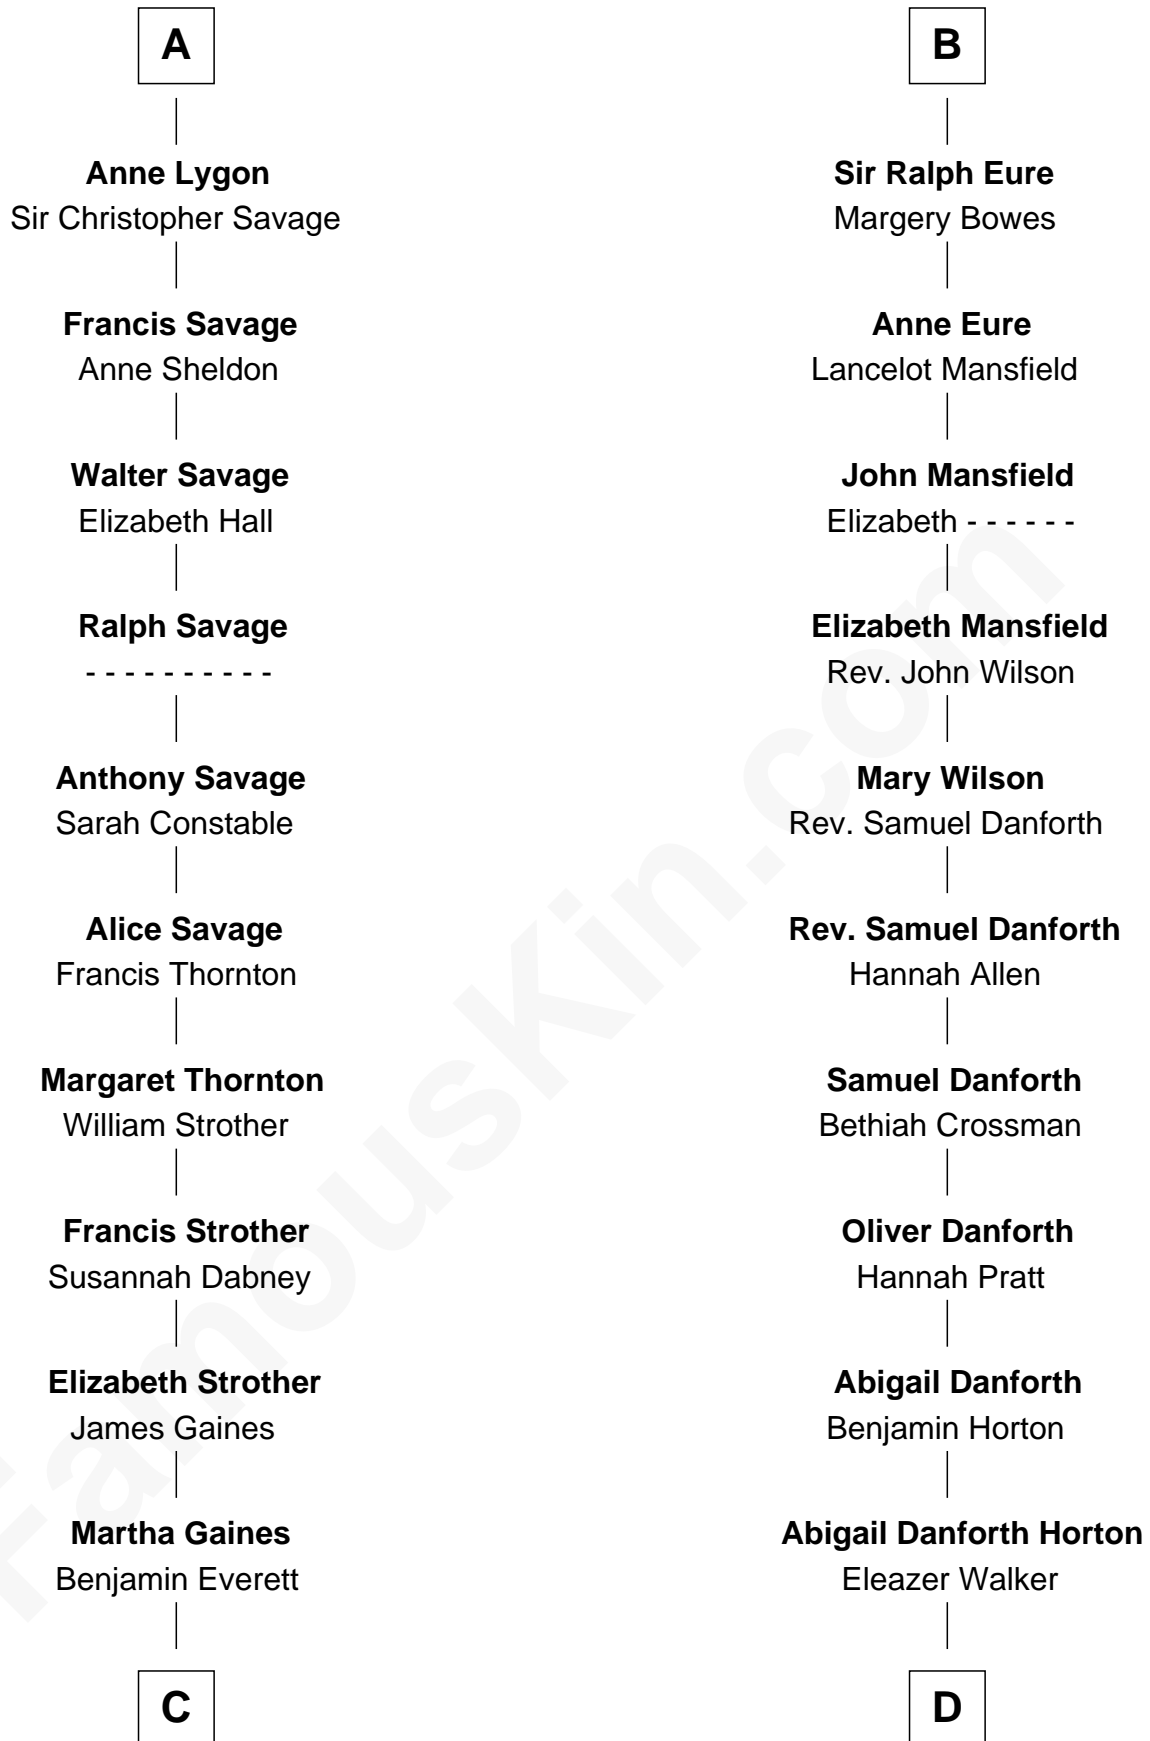

FamousKin.com Relationship Chart of

William H. Macy

TV and Movie Actor

19th cousin 2 times removed of

E. C. Segar

Cartoonist (Popeye creator)

E. C. Segar photo by [U. S. War Stamp Council](#)