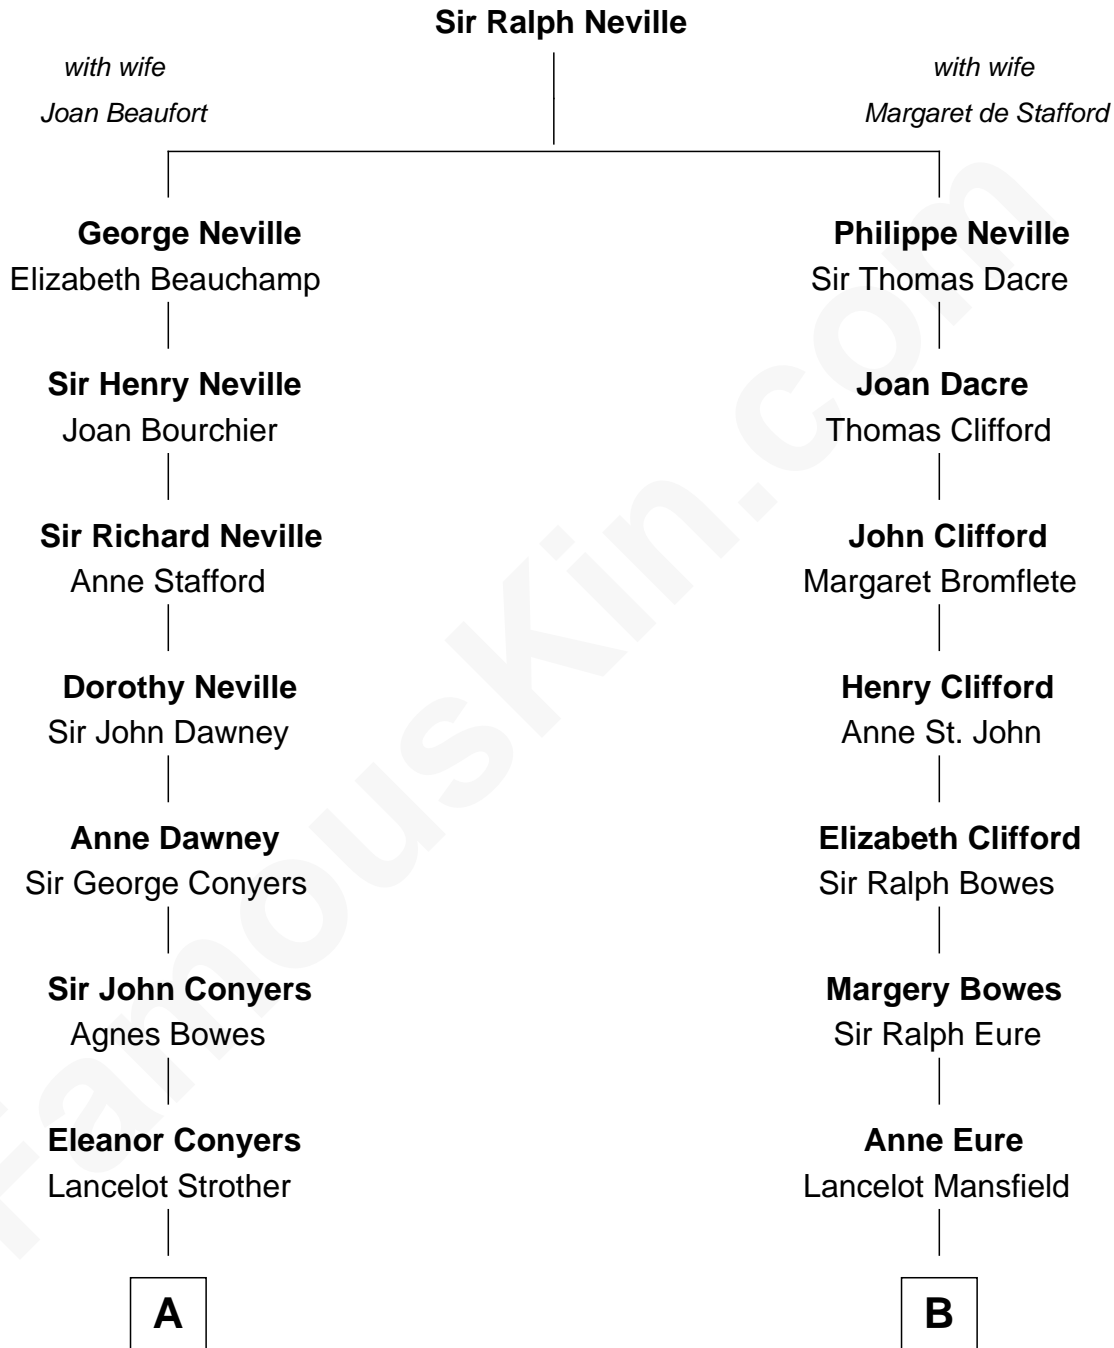

# FamousKin.com Relationship Chart of

**William H. Macy**

*TV and Movie Actor*

17th cousin of

**E. C. Segar**

*Cartoonist (Popeye creator)*

E. C. Segar photo by [U. S. War Stamp Council](#)