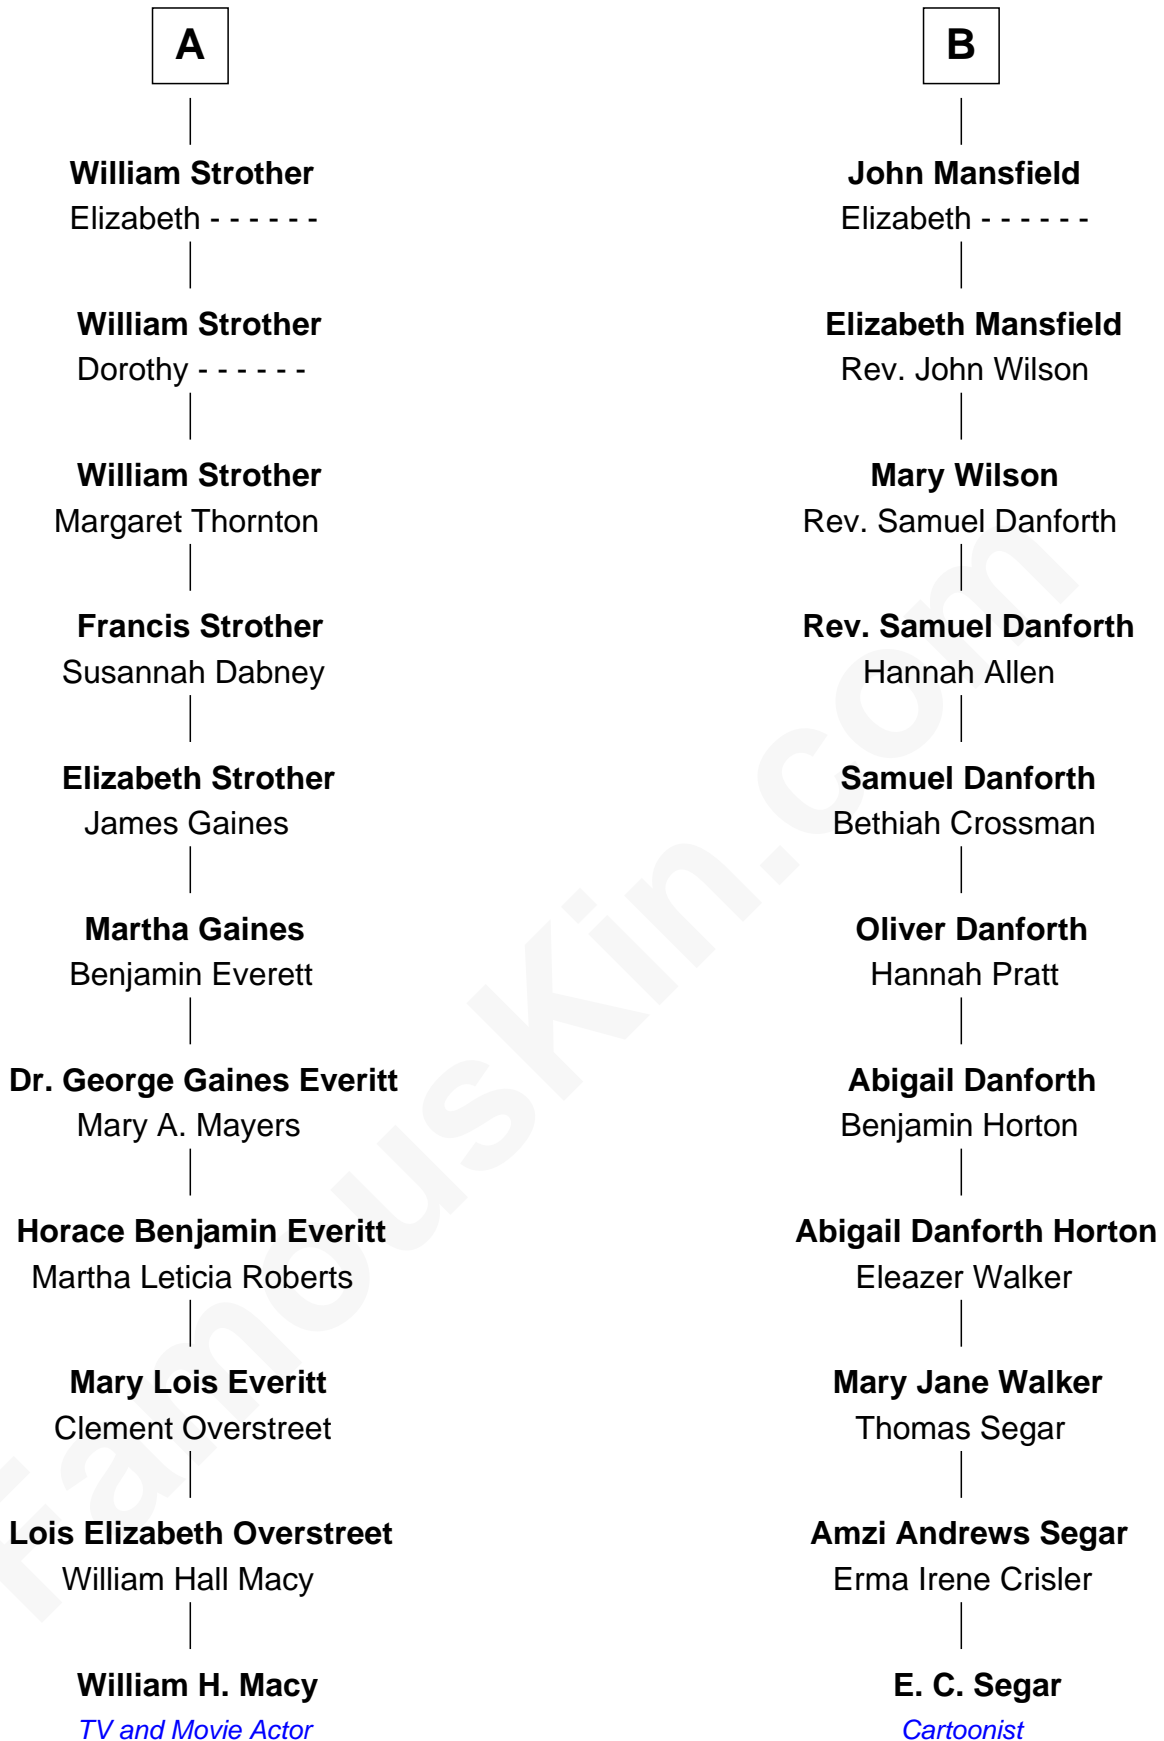

# FamousKin.com Relationship Chart of

**William H. Macy**

*TV and Movie Actor*

17th cousin of

**E. C. Segar**

*Cartoonist (Popeye creator)*

E. C. Segar photo by [U. S. War Stamp Council](#)