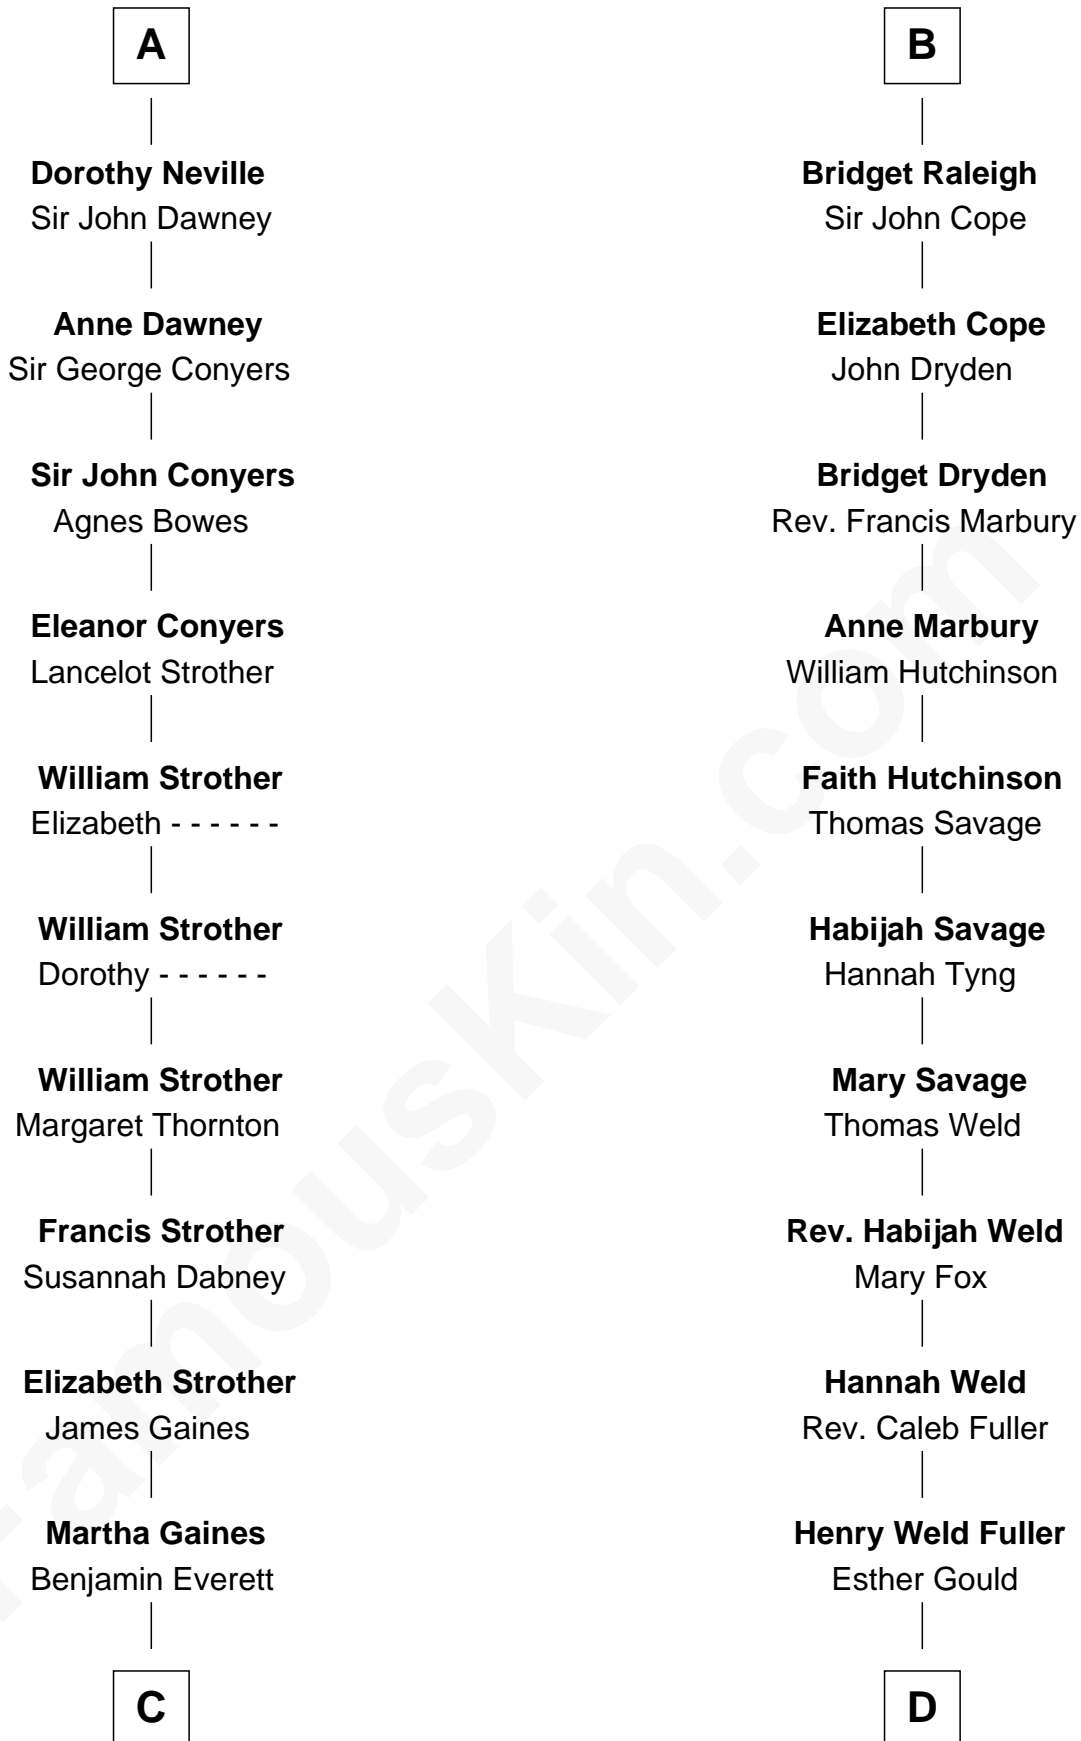

FamousKin.com Relationship Chart of

William H. Macy

TV and Movie Actor

18th cousin 3 times removed of

Melville Fuller

8th Chief Justice of the U.S. Supreme Court

C

Dr. George Gaines Everitt

Mary A. Mayers

Horace Benjamin Everitt

Martha Leticia Roberts

Mary Lois Everitt

Clement Overstreet

Lois Elizabeth Overstreet

William Hall Macy

William H. Macy

TV and Movie Actor

D

Frederick Augustus Fuller

Catherine Martin Weston

Melville Fuller

8th U.S. Chief Justice

FamousKin.com