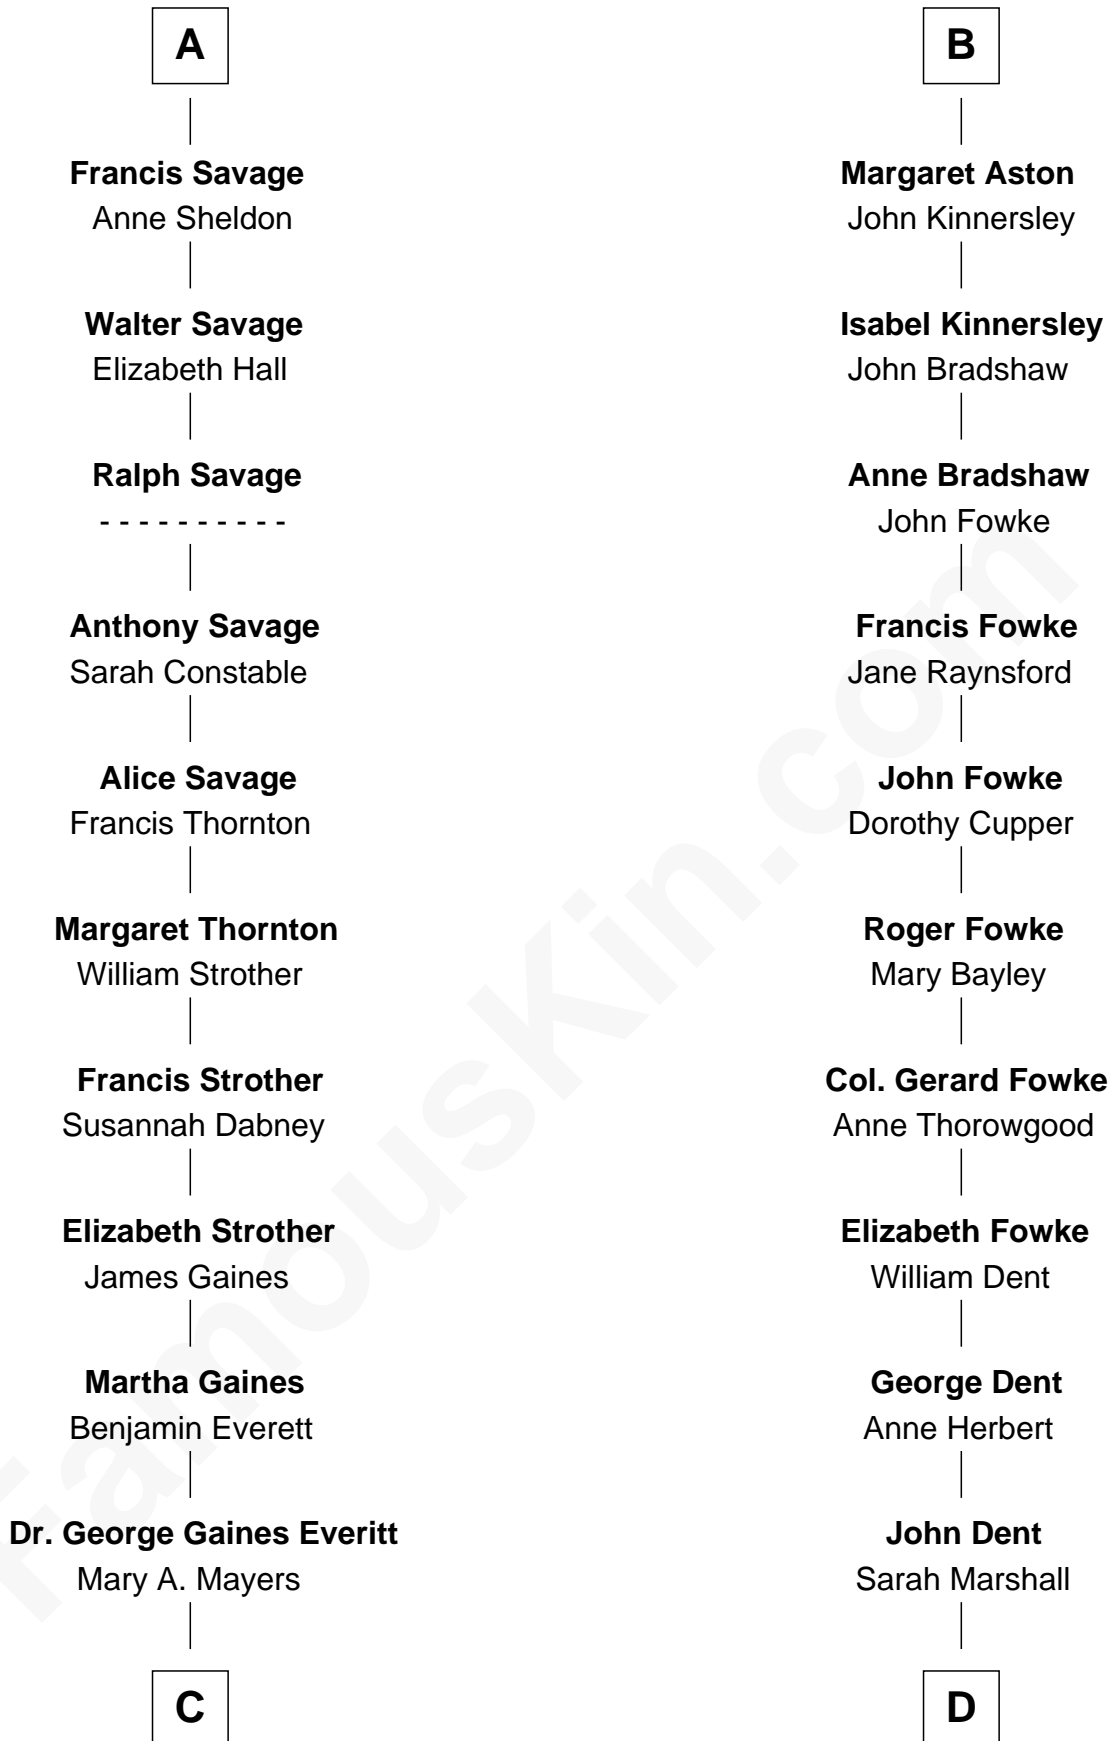

# FamousKin.com Relationship Chart of

**William H. Macy**

*TV and Movie Actor*

20th cousin 1 time removed of

**Ben Ames Williams**

*Novelist and Short Story Author*

**Bartholomew de Badlesmere**

Margaret de Clare

Sir Roger Aston

**Sir Robert Aston**

Isabel Brereton

**John Aston**

Elizabeth Delves

**B**

**C**

**Horace Benjamin Everitt**

Martha Leticia Roberts

**Mary Lois Everitt**

Clement Overstreet

**Lois Elizabeth Overstreet**

William Hall Macy

**William H. Macy**

*TV and Movie Actor*

**D**

**Thomas Marshall Dent**

Anne Magruder

**Mary Anna Dent**

James Longstreet

**Sarah Jane Longstreet**

Charles Bingley Ames

**Sarah Marshall Ames**

Daniel Webster Williams