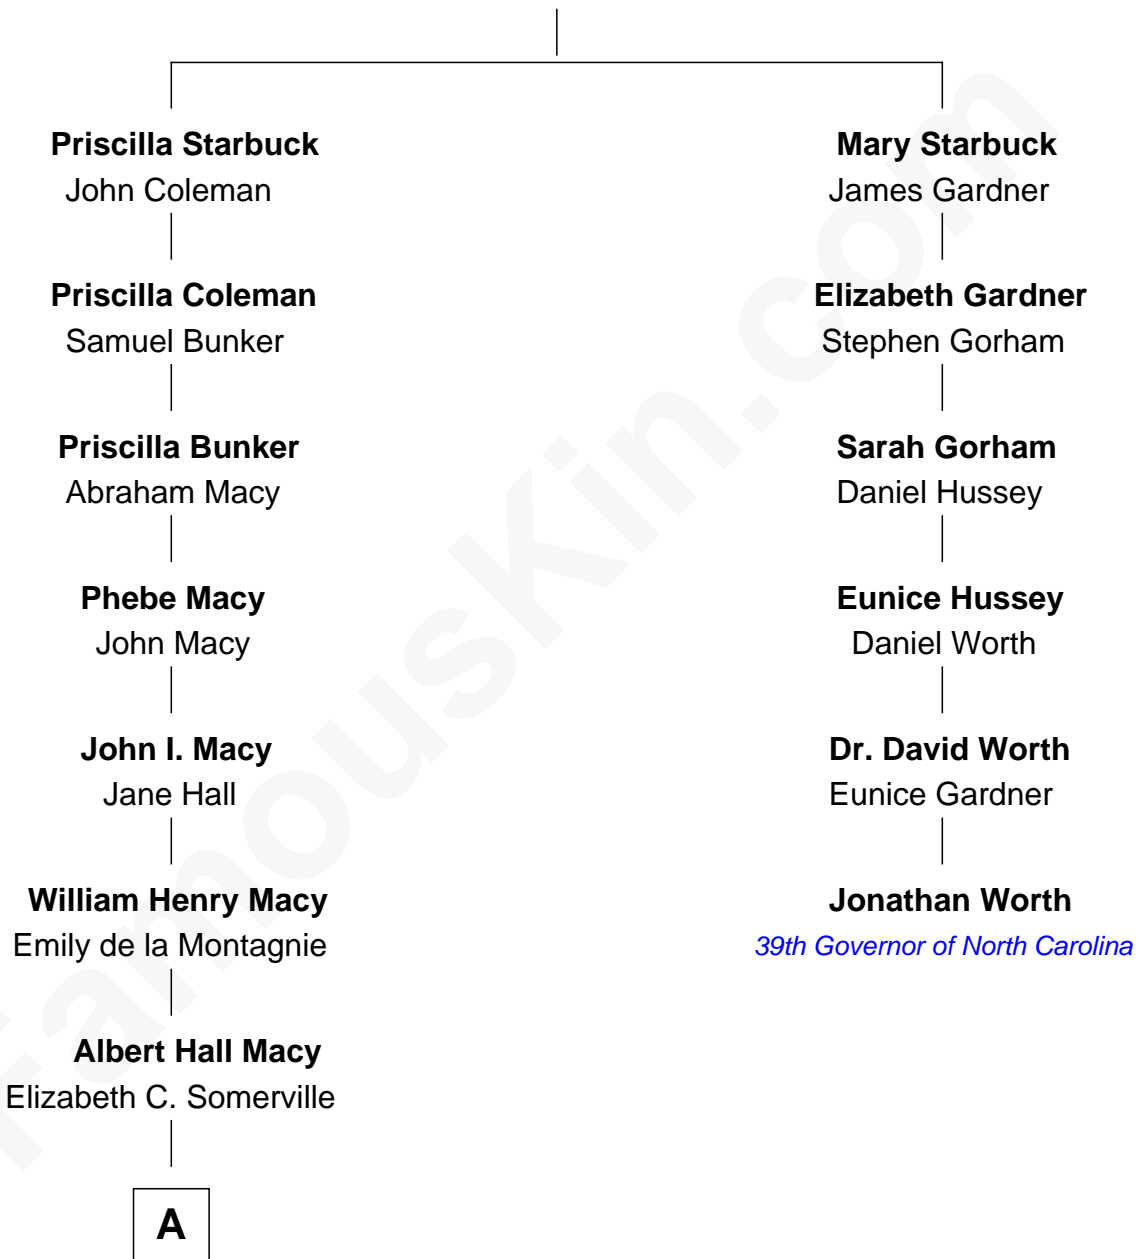

FamousKin.com Relationship Chart of

William H. Macy

TV and Movie Actor

5th cousin 3 times removed of

Jonathan Worth

39th Governor of North Carolina

Nathaniel Starbuck

Mary Coffin

A

—
William Hall Macy
Lois Elizabeth Overstreet

—
William H. Macy
TV and Movie Actor

FamousKin.com