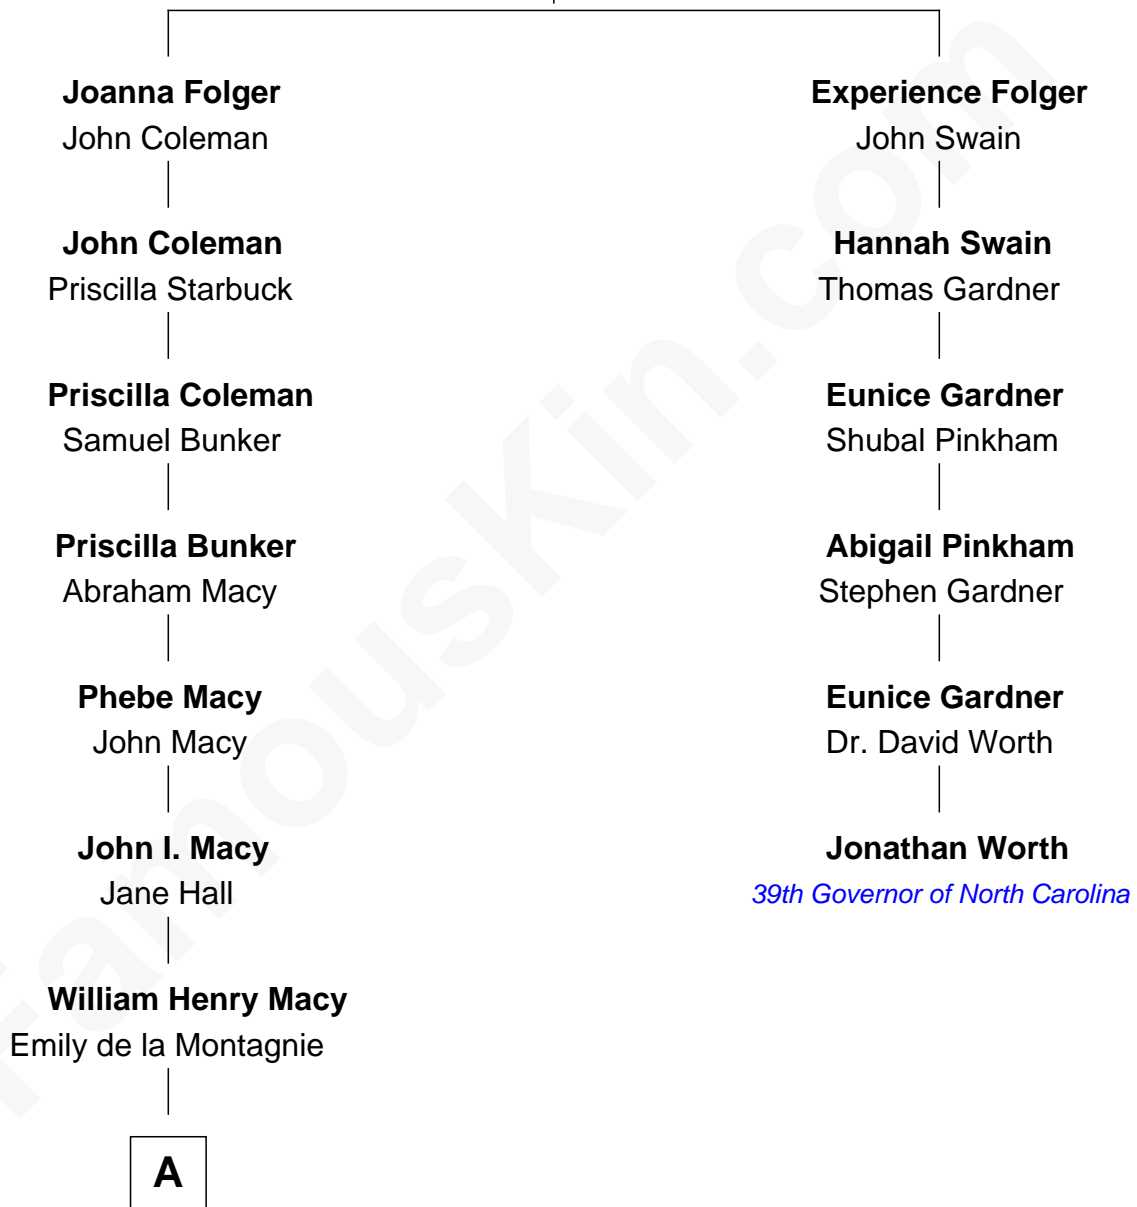

FamousKin.com Relationship Chart of

William H. Macy

TV and Movie Actor

5th cousin 4 times removed of

Jonathan Worth

39th Governor of North Carolina

Peter Folger

Mary Morrill

A

—
Albert Hall Macy
Elizabeth C. Somerville

—
William Hall Macy
Lois Elizabeth Overstreet

—
William H. Macy
TV and Movie Actor

FamousKin.com