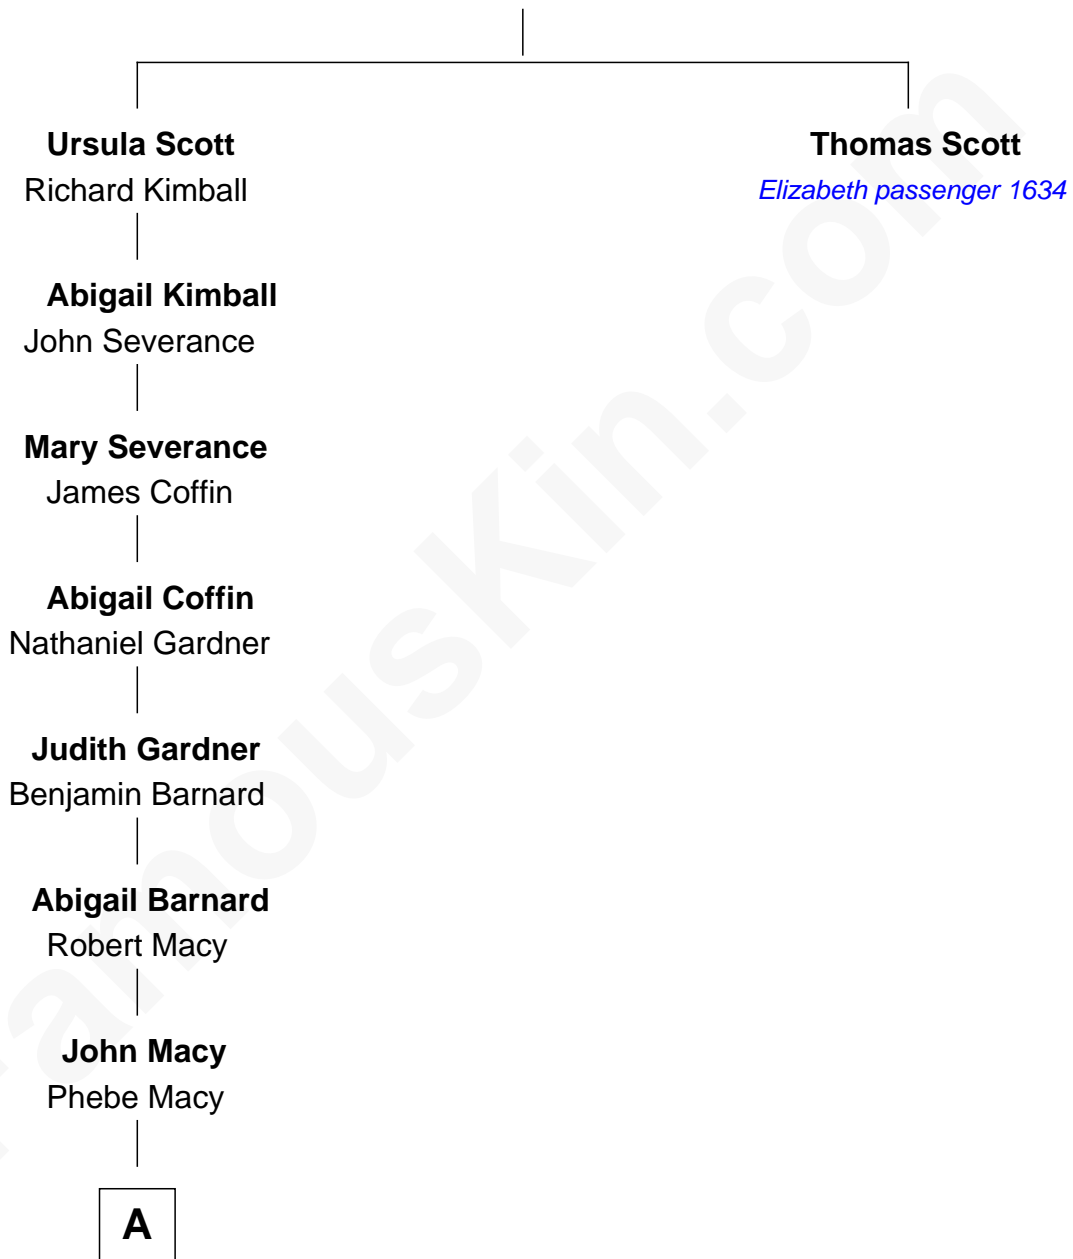

FamousKin.com Relationship Chart of

William H. Macy

TV and Movie Actor

9th great-grandnephew of

Thomas Scott

(c1594/5 - 1653/4) Elizabeth passenger 1634

Henry Scott
Martha Whatlock

A

—
John I. Macy

Jane Hall

—
William Henry Macy

Emily de la Montagnie

—
Albert Hall Macy

Elizabeth C. Somerville

—
William Hall Macy

Lois Elizabeth Overstreet