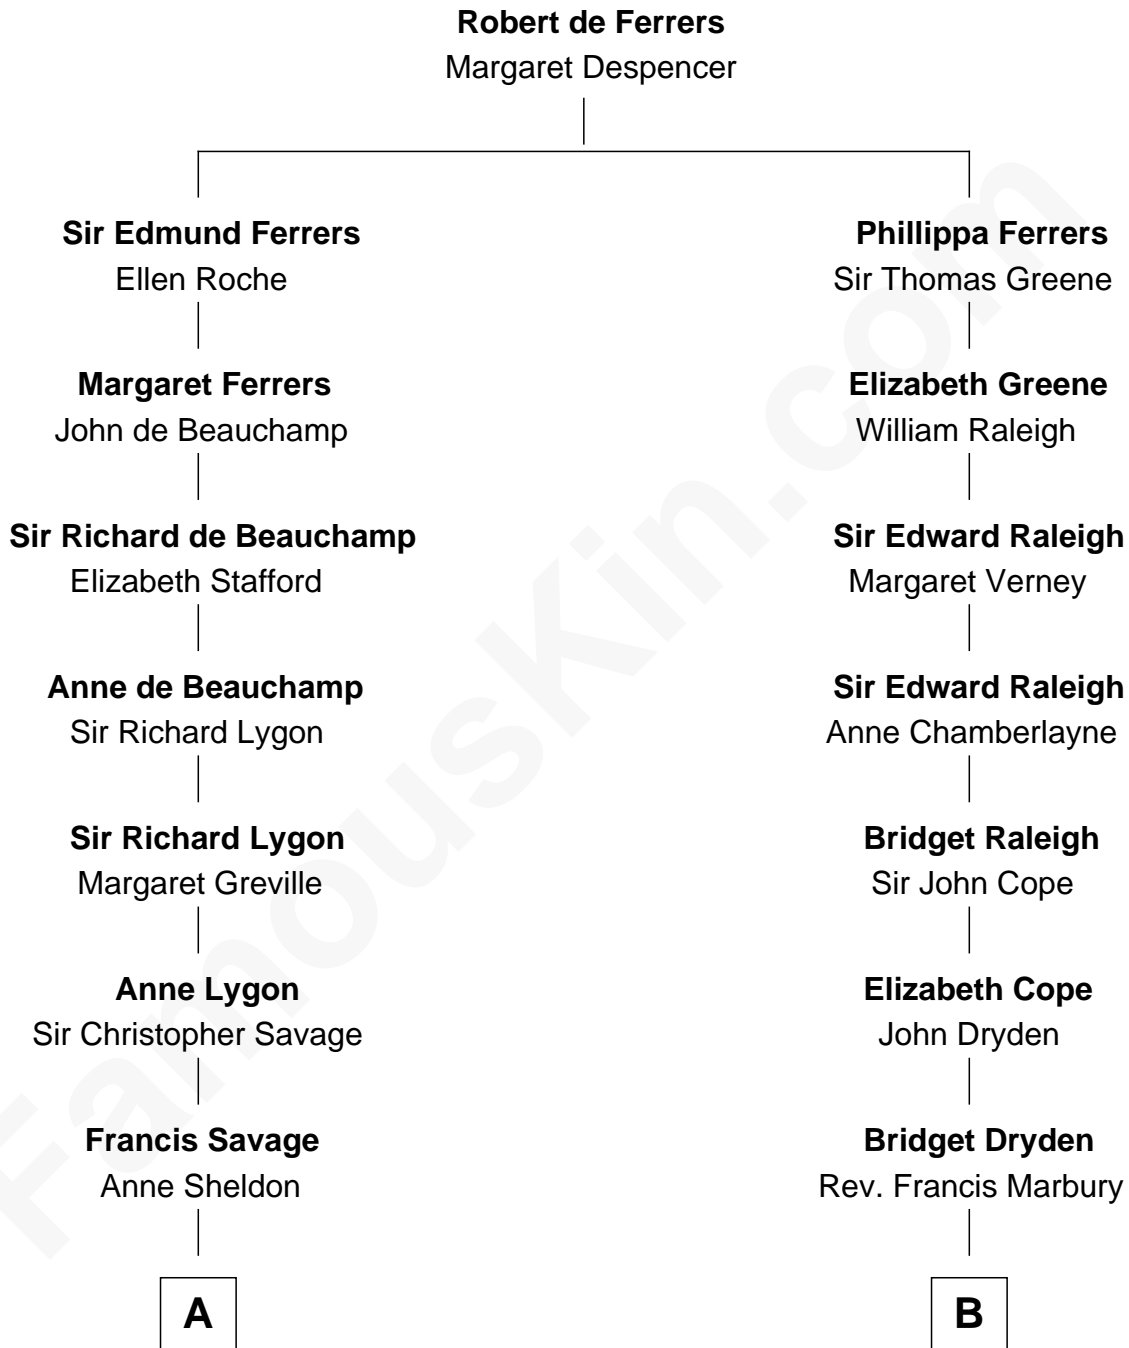

FamousKin.com Relationship Chart of

William H. Macy

TV and Movie Actor

18th cousin 1 time removed of

Mitt Romney

70th Governor of Massachusetts

FamousKin.com