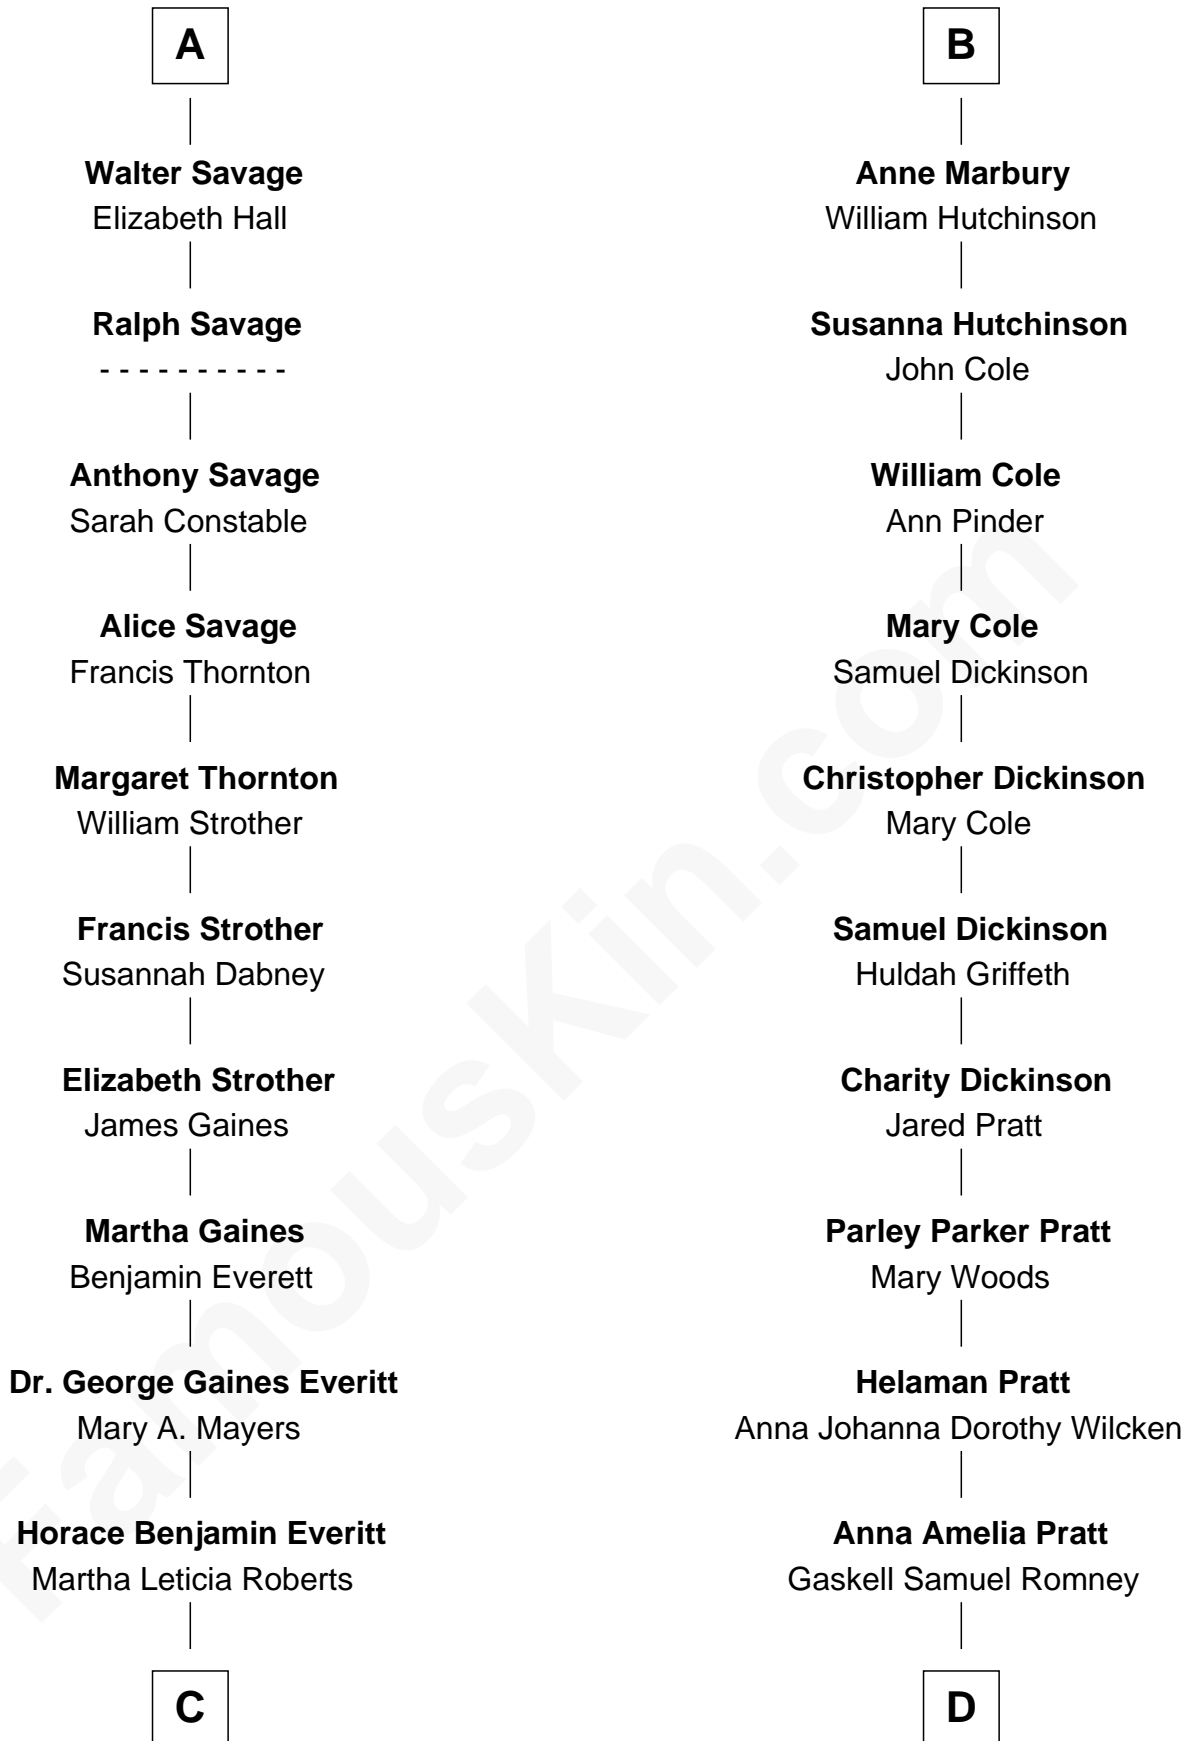

FamousKin.com Relationship Chart of

William H. Macy

TV and Movie Actor

18th cousin 1 time removed of

Mitt Romney

70th Governor of Massachusetts

FamousKin.com