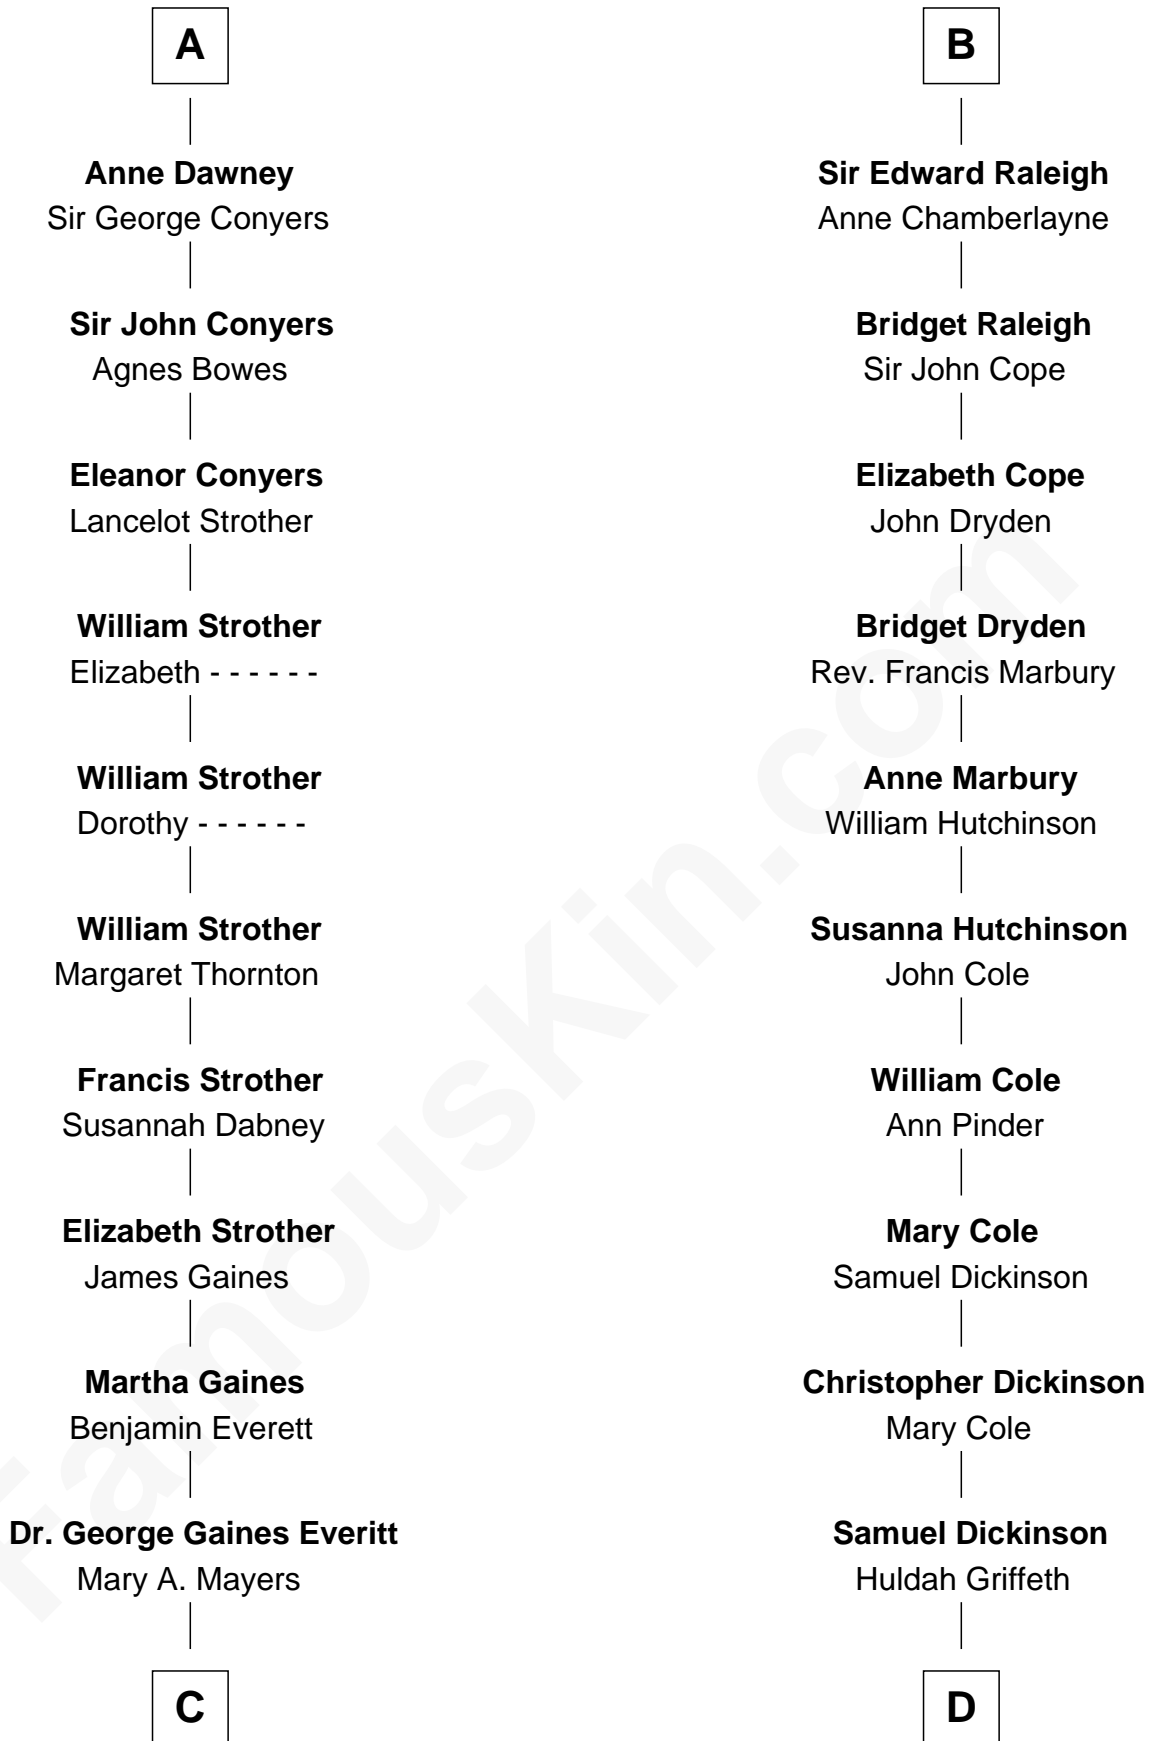

FamousKin.com Relationship Chart of

William H. Macy

TV and Movie Actor

20th cousin 1 time removed of

George Romney

43rd Governor of Michigan

Sir Hugh I de Audley

Iseult de Mortimer

A

Hugh de Audley
Margaret de Clare

Margaret de Audley
Ralph de Stafford

Elizabeth de Stafford
John de Ferrers

Robert de Ferrers
Margaret Despencer

Phillippa Ferrers
Sir Thomas Greene

Elizabeth Greene
William Raleigh

Sir Edward Raleigh
Margaret Verney

B

C

Horace Benjamin Everitt

Martha Leticia Roberts

Mary Lois Everitt

Clement Overstreet

Lois Elizabeth Overstreet

Helaman Pratt

Anna Johanna Dorothy Wilcken

Anna Amelia Pratt

Gaskell Samuel Romney

George Romney

43rd Governor of Michigan