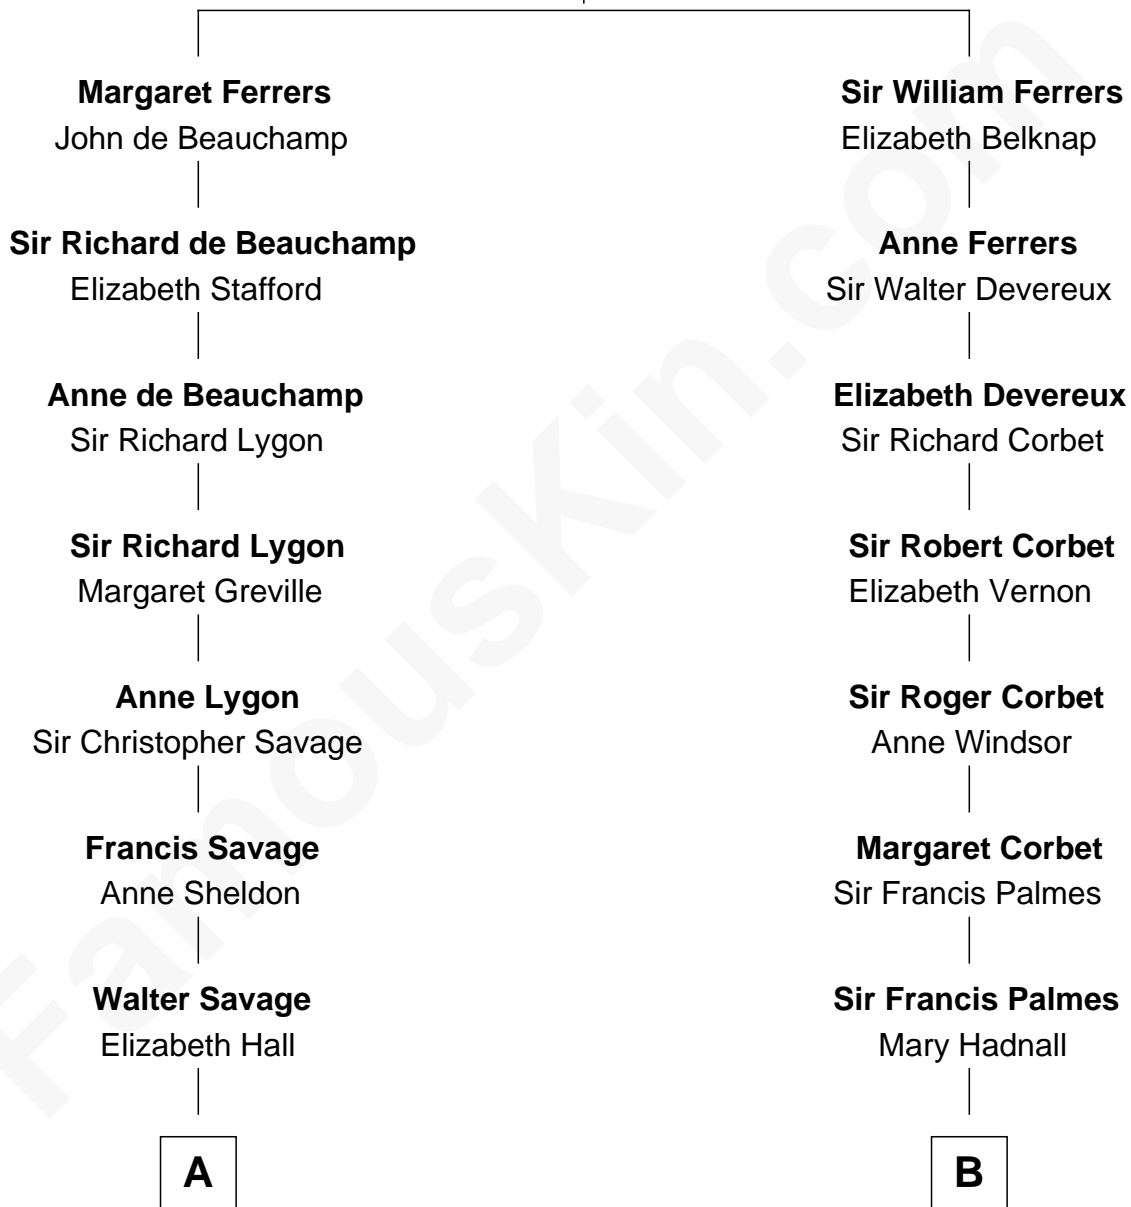

FamousKin.com Relationship Chart of

William H. Macy
TV and Movie Actor

18th cousin of

Nelson Rockefeller
41st U.S. Vice-President

Sir Edmund Ferrers
Ellen Roche

C

Lois Elizabeth Overstreet

William Hall Macy

William H. Macy

TV and Movie Actor

D

John Davison Rockefeller

Abby Greene Aldrich

Nelson Rockefeller

41st U.S. Vice-President

FamousKin.com