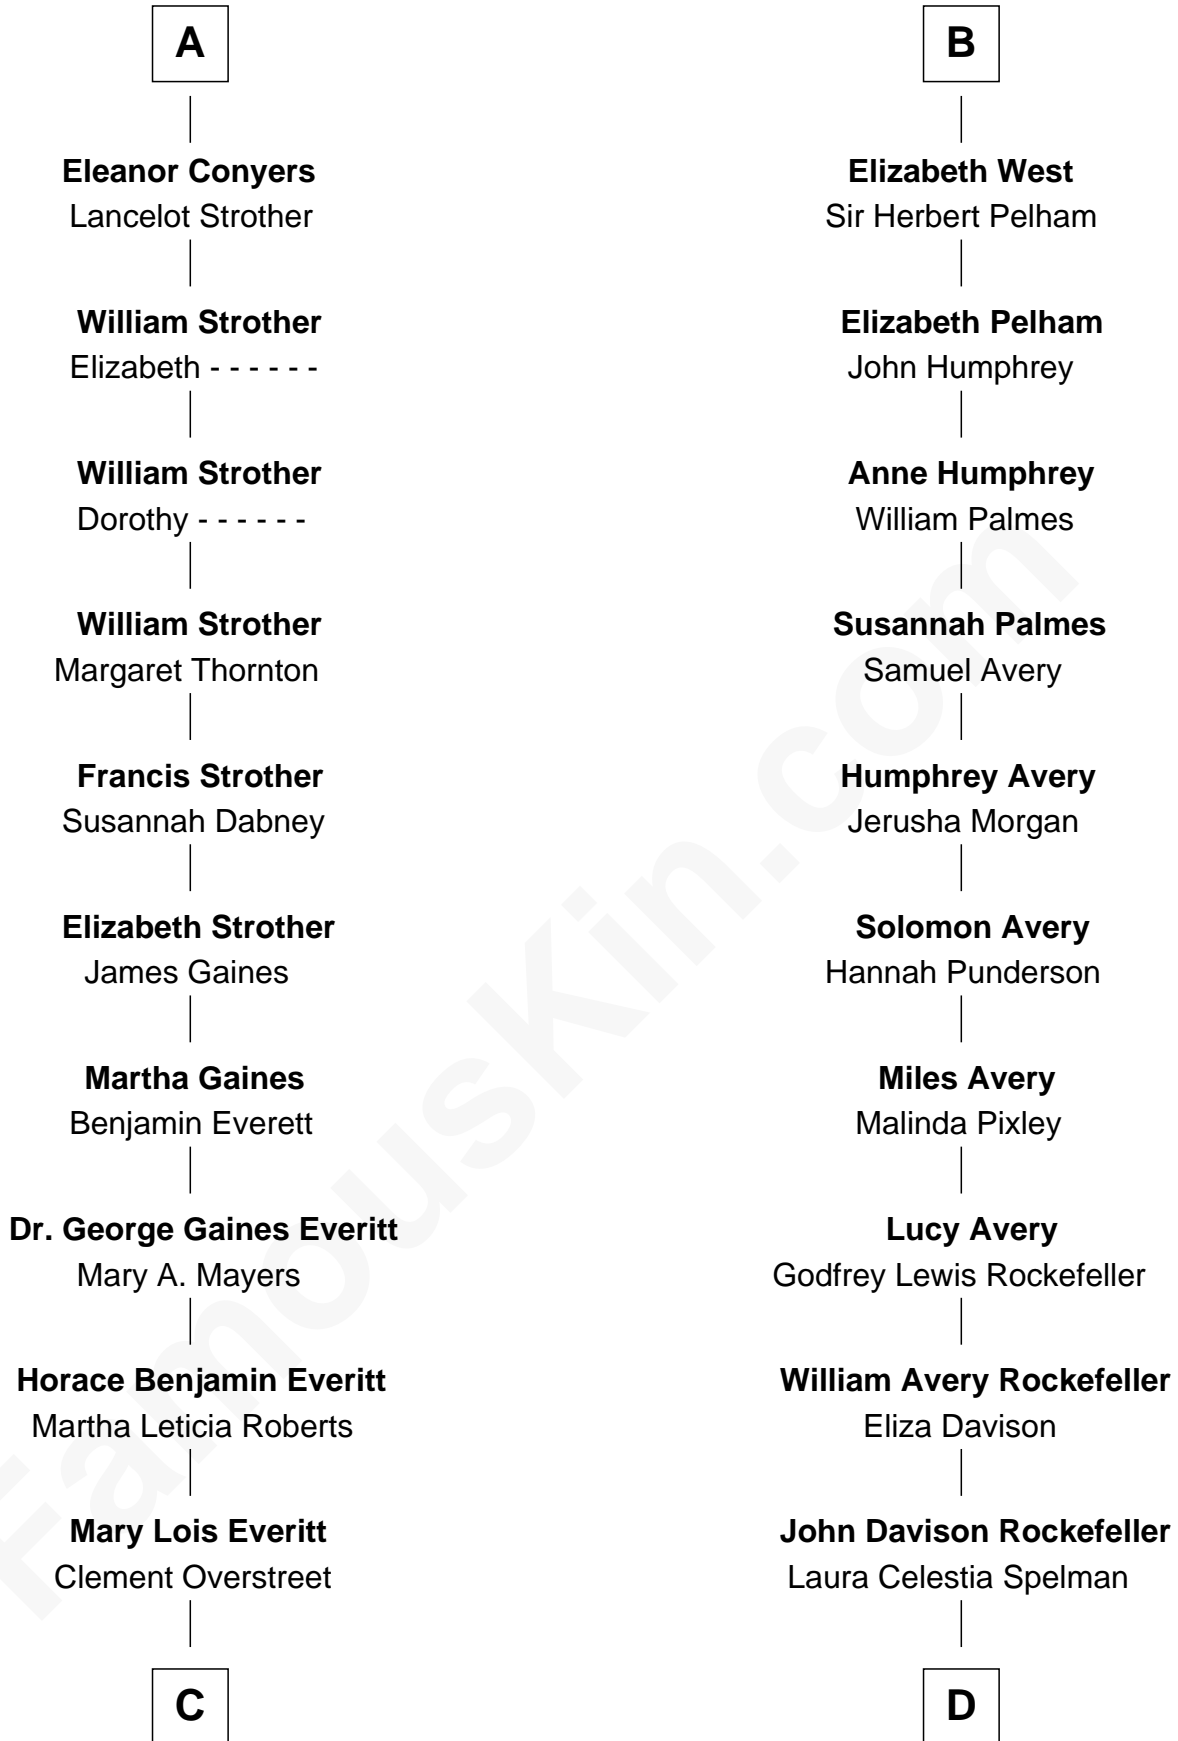

# FamousKin.com Relationship Chart of

**William H. Macy**

*TV and Movie Actor*

18th cousin of

**Nelson Rockefeller**

*41st U.S. Vice-President*

**John of Gaunt**

Katherine Roet

**C**

**Lois Elizabeth Overstreet**

William Hall Macy

**William H. Macy**

*TV and Movie Actor*

**D**

**John Davison Rockefeller**

Abby Greene Aldrich

**Nelson Rockefeller**

*41st U.S. Vice-President*

FamousKin.com