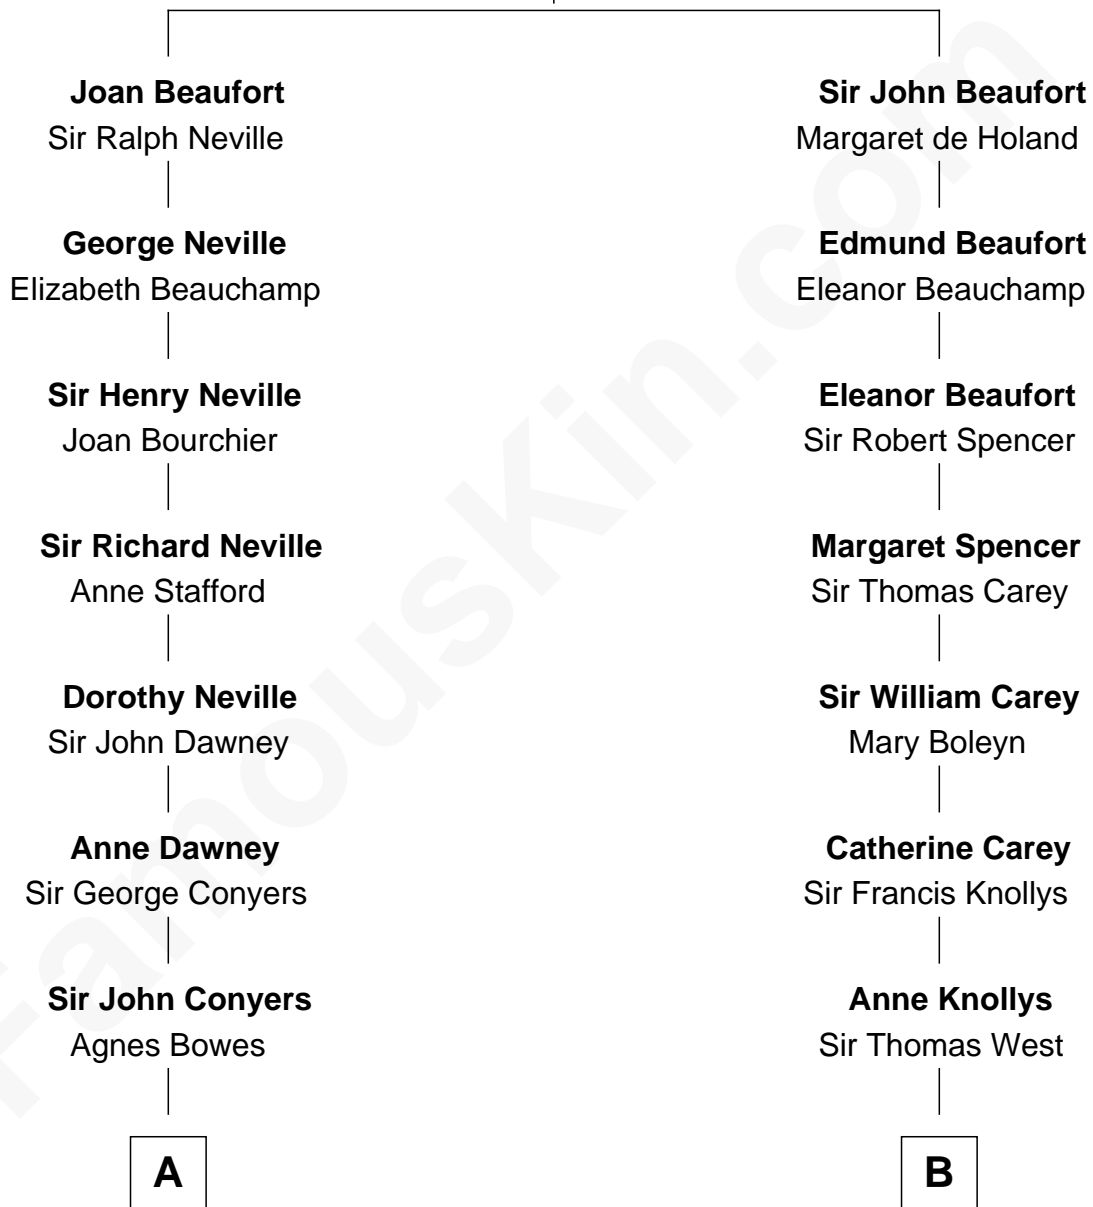

# FamousKin.com Relationship Chart of

**William H. Macy**

*TV and Movie Actor*

18th cousin of

**Nelson Rockefeller**

*41st U.S. Vice-President*

**John of Gaunt**

Katherine Roet

**C**

**Lois Elizabeth Overstreet**

William Hall Macy

**William H. Macy**

*TV and Movie Actor*

**D**

**John Davison Rockefeller**

Abby Greene Aldrich

**Nelson Rockefeller**

*41st U.S. Vice-President*

FamousKin.com