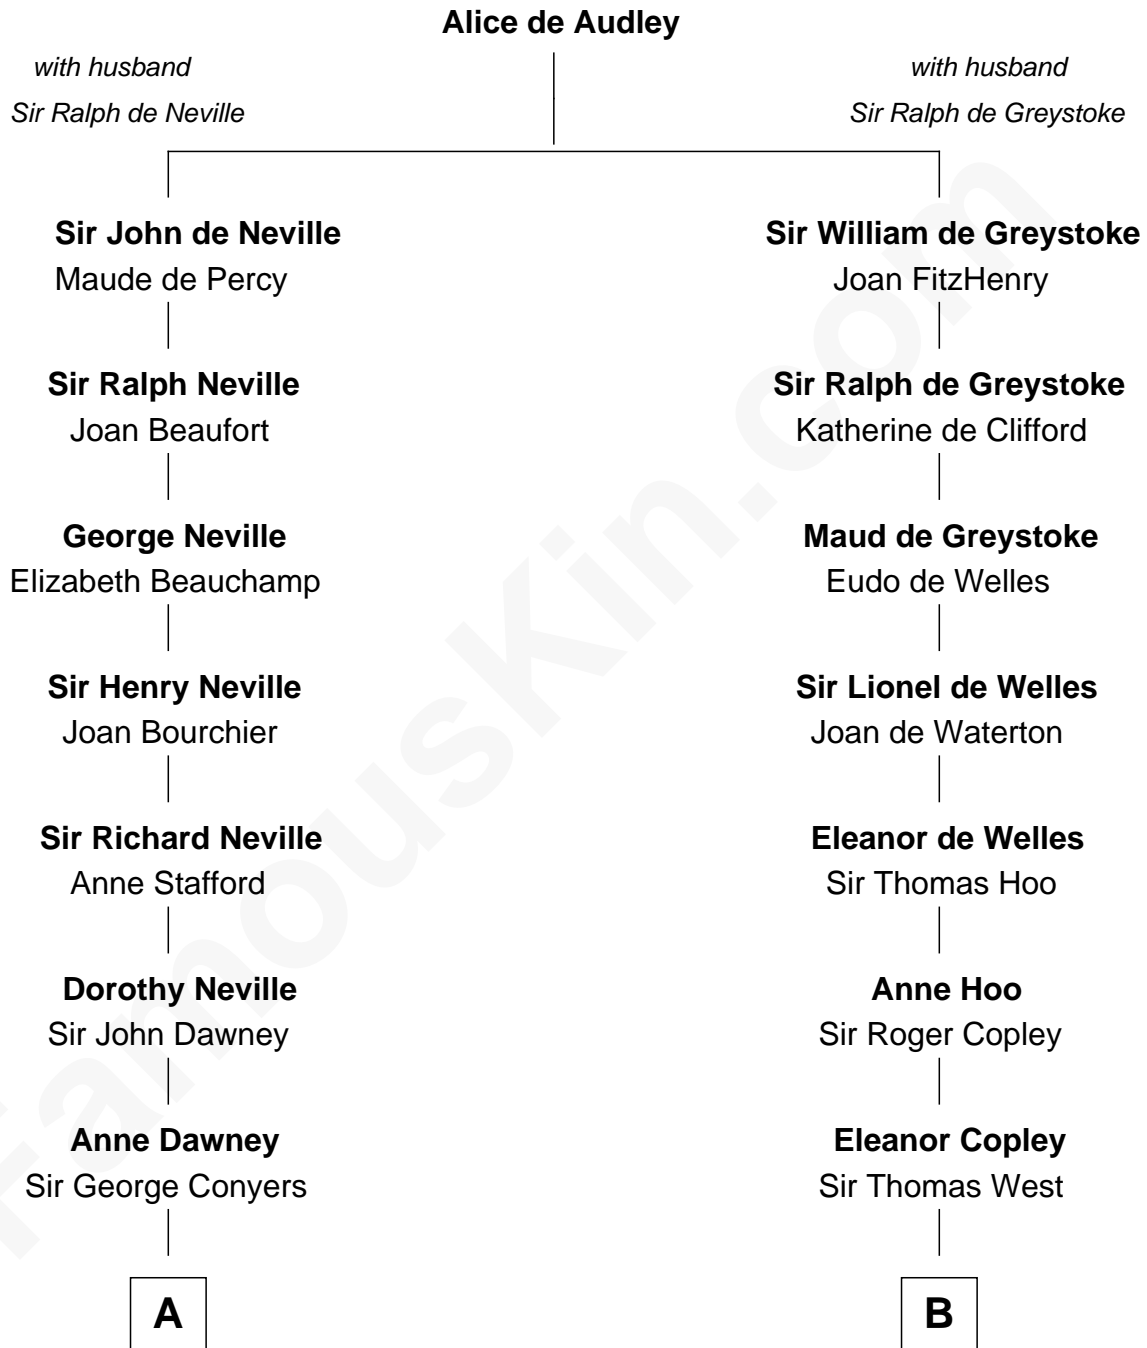

# FamousKin.com Relationship Chart of

**William H. Macy**

*TV and Movie Actor*

19th cousin 2 times removed of

**Nelson Rockefeller**

*41st U.S. Vice-President*

**C**

**Mary Lois Everitt**  
Clement Overstreet

**Lois Elizabeth Overstreet**  
William Hall Macy

**William H. Macy**  
*TV and Movie Actor*

**D**

**Lucy Avery**  
Godfrey Lewis Rockefeller

**William Avery Rockefeller**  
Eliza Davison

**John Davison Rockefeller**  
Laura Celestia Spelman

**John Davison Rockefeller**  
Abby Greene Aldrich

**Nelson Rockefeller**  
*41st U.S. Vice-President*

FamousKin.com