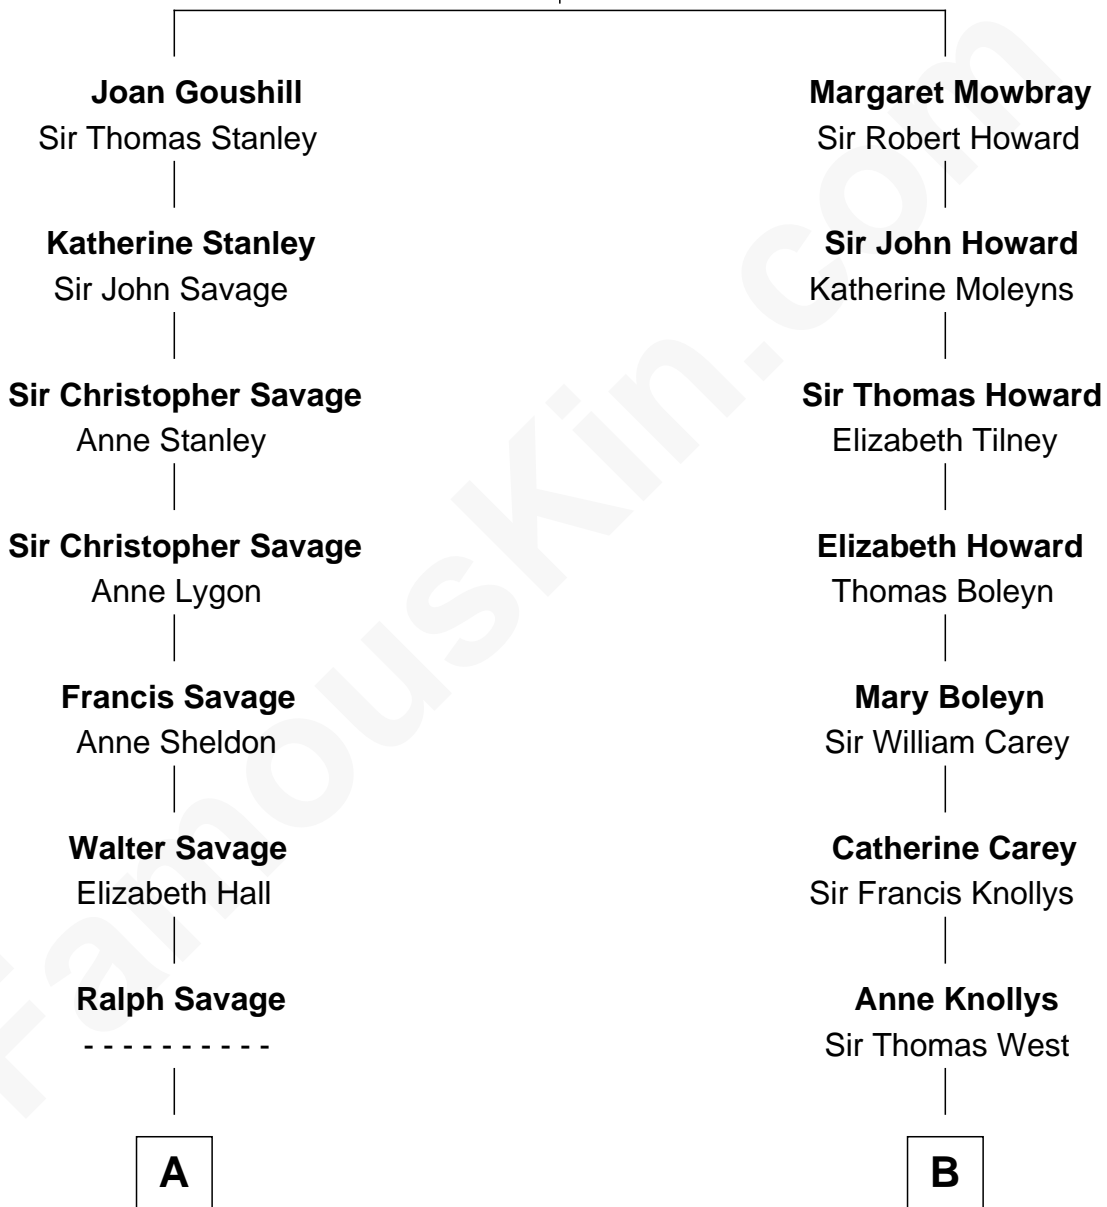

# FamousKin.com Relationship Chart of

**William H. Macy**

*TV and Movie Actor*

17th cousin 1 time removed of

**Nelson Rockefeller**

*41st U.S. Vice-President*

**Elizabeth Fitzalan**

*with husband*  
*Sir Robert Goushill*

*with husband*  
*Sir Thomas Mowbray*

C

**John Davison Rockefeller**

Abby Greene Aldrich

**Nelson Rockefeller**

*41st U.S. Vice-President*

FamousKin.com