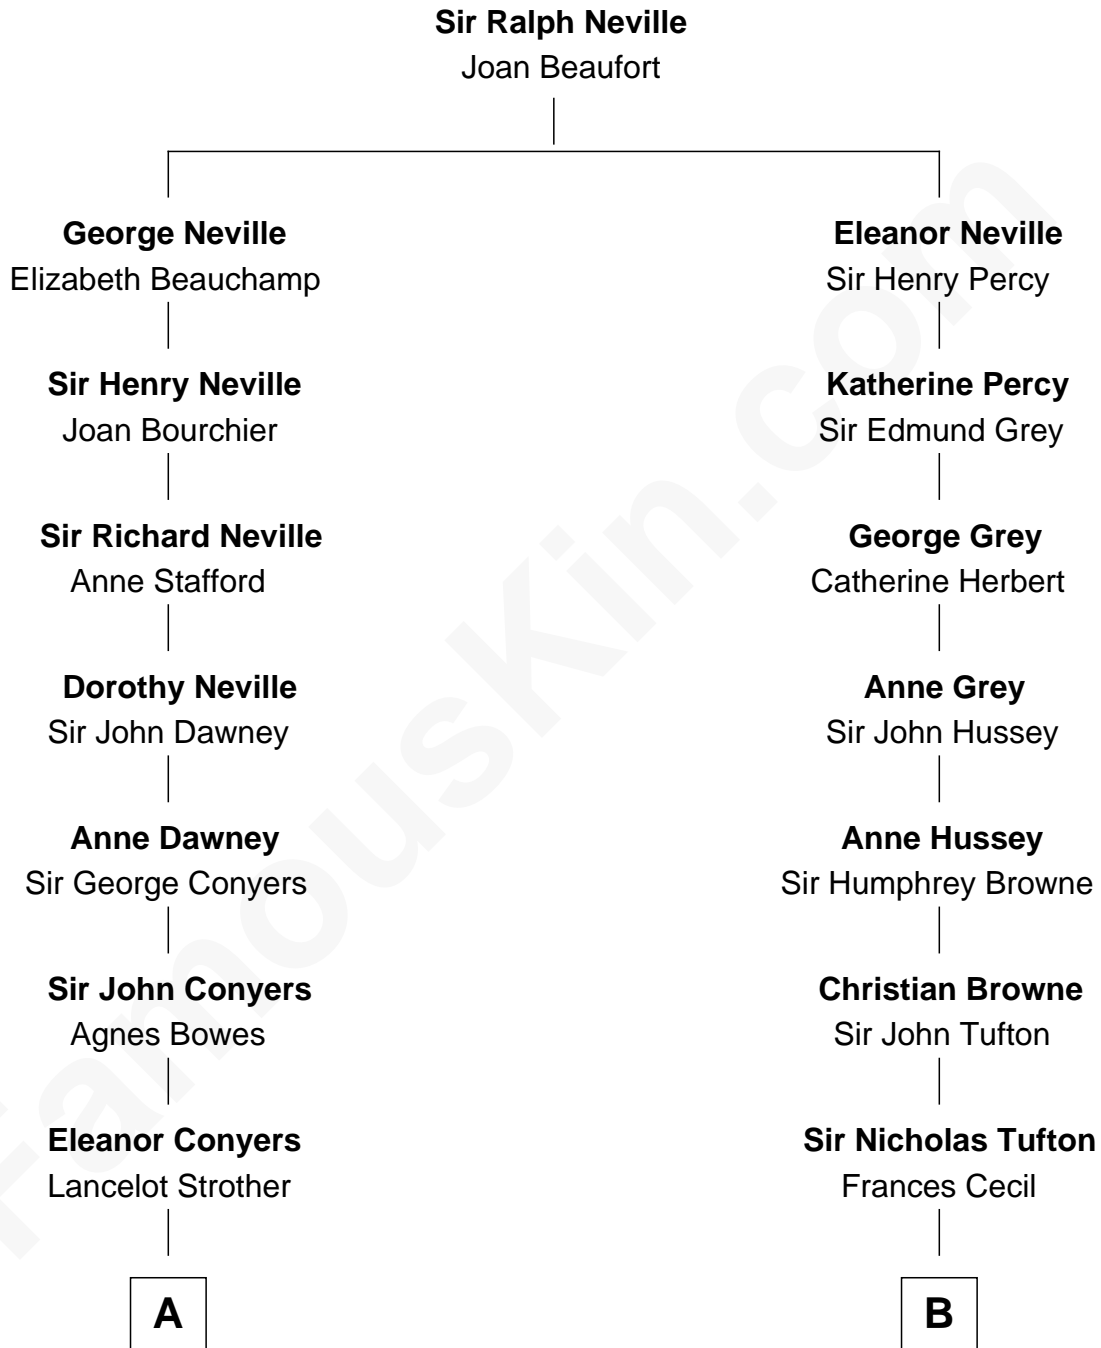

FamousKin.com Relationship Chart of

William H. Macy
TV and Movie Actor

17th cousin of

Camilla Parker Bowles
Queen Consort of the United Kingdom

Camilla Parker Bowles photo by [Agência Brasil](#) [\(CC BY 3.0 BRAZIL\)](#)