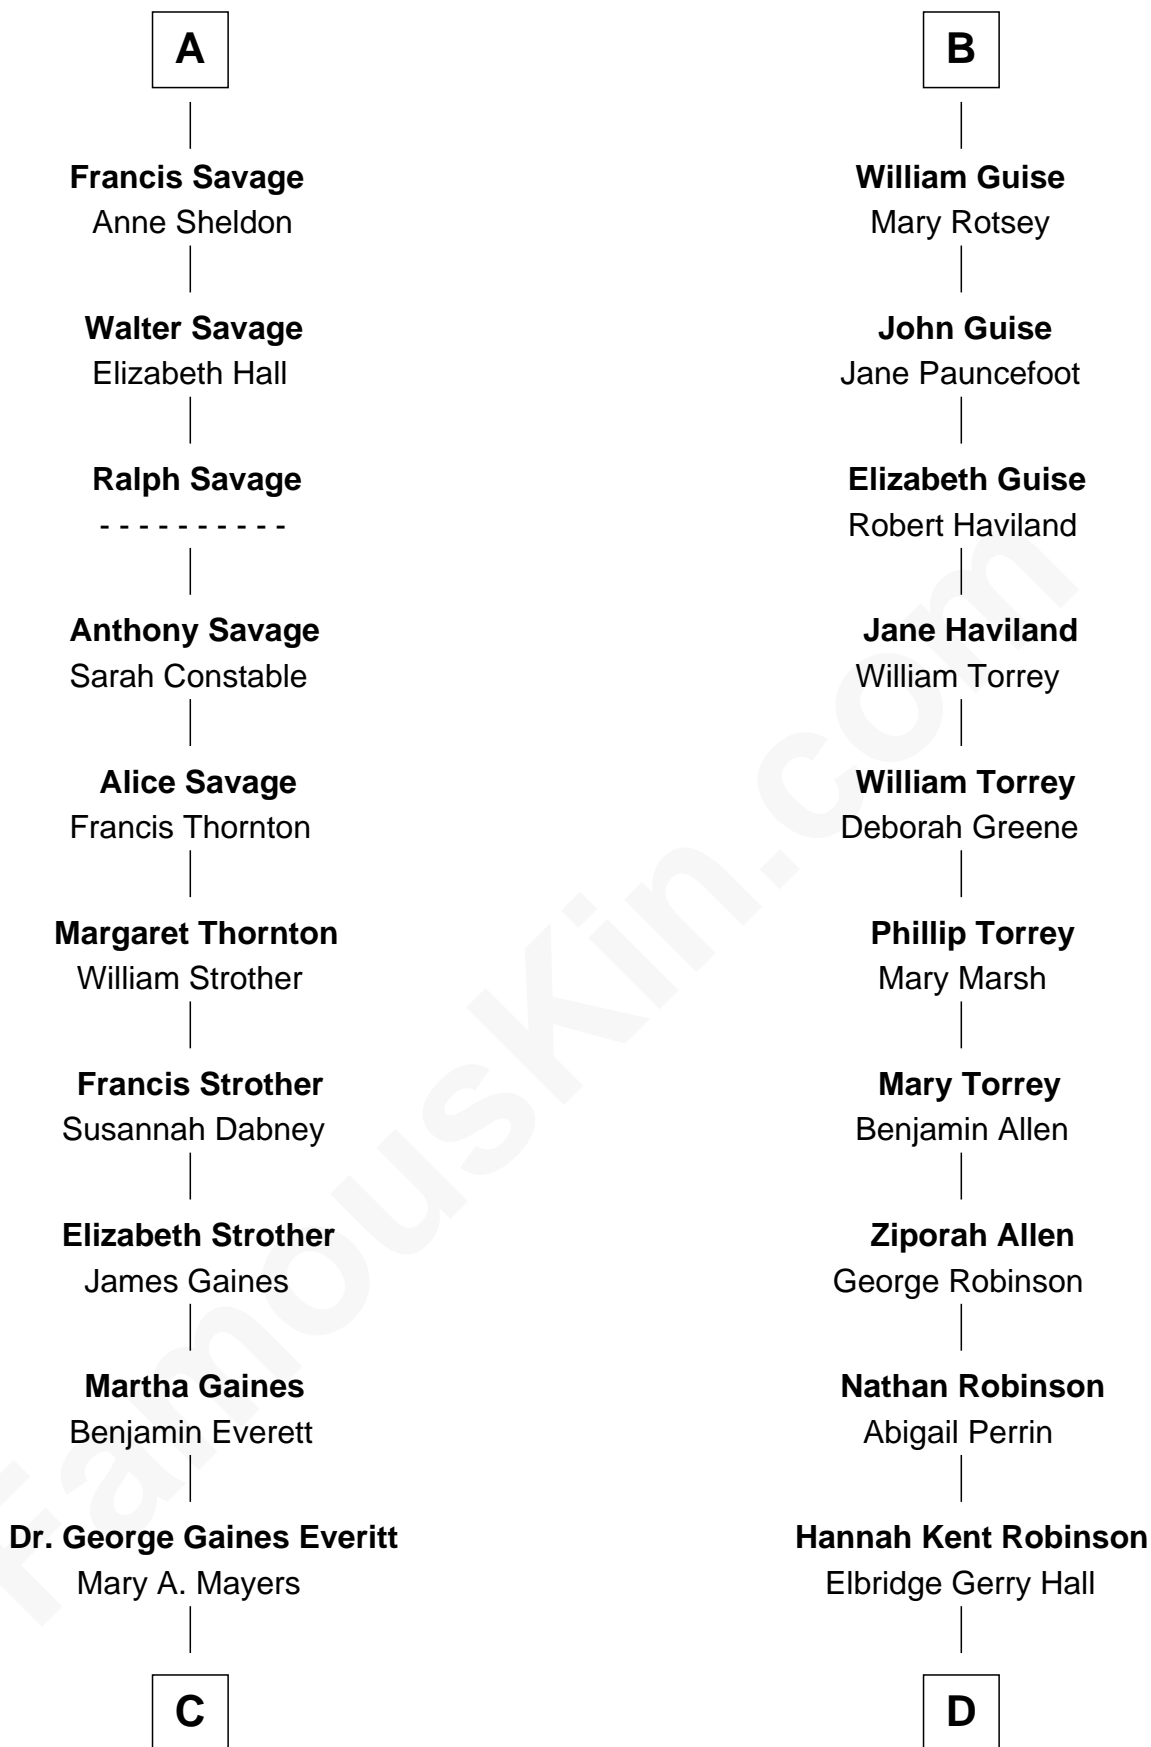

FamousKin.com Relationship Chart of

William H. Macy

TV and Movie Actor

20th cousin of

Raquel Welch

Movie Actress

Henry Plantagenet

Maud de Chaworth

C

Horace Benjamin Everitt

Martha Leticia Roberts

Mary Lois Everitt

Clement Overstreet

Lois Elizabeth Overstreet

William Hall Macy

William H. Macy