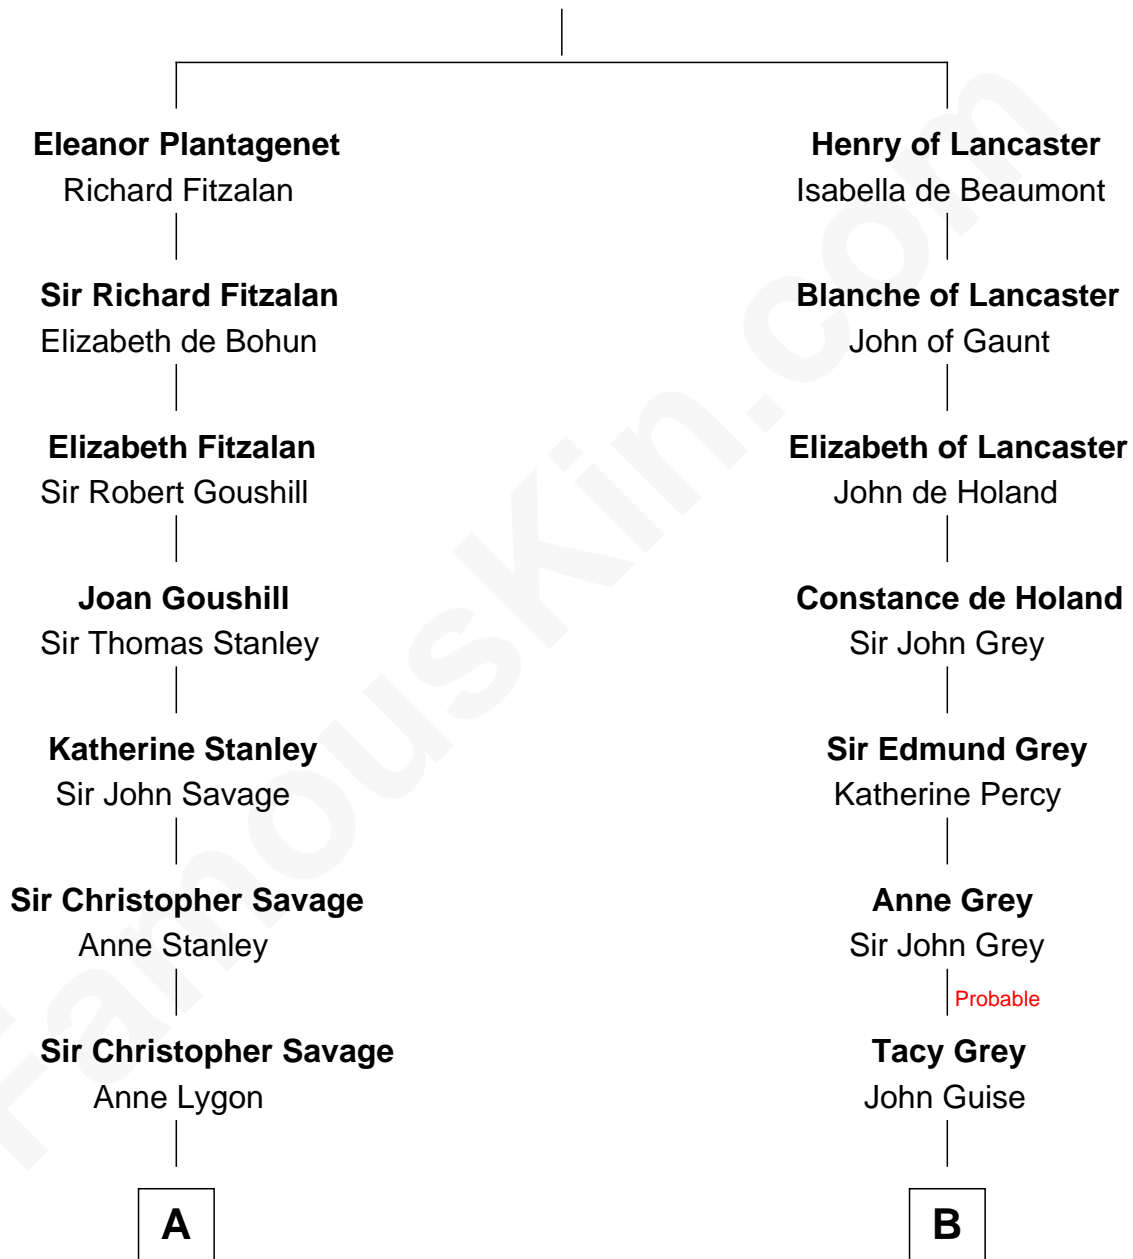

FamousKin.com Relationship Chart of

William H. Macy

TV and Movie Actor

20th cousin of

Raquel Welch

Movie Actress

Henry Plantagenet

Maud de Chaworth

C

Horace Benjamin Everitt

Martha Leticia Roberts

Mary Lois Everitt

Clement Overstreet

Lois Elizabeth Overstreet

William Hall Macy

William H. Macy