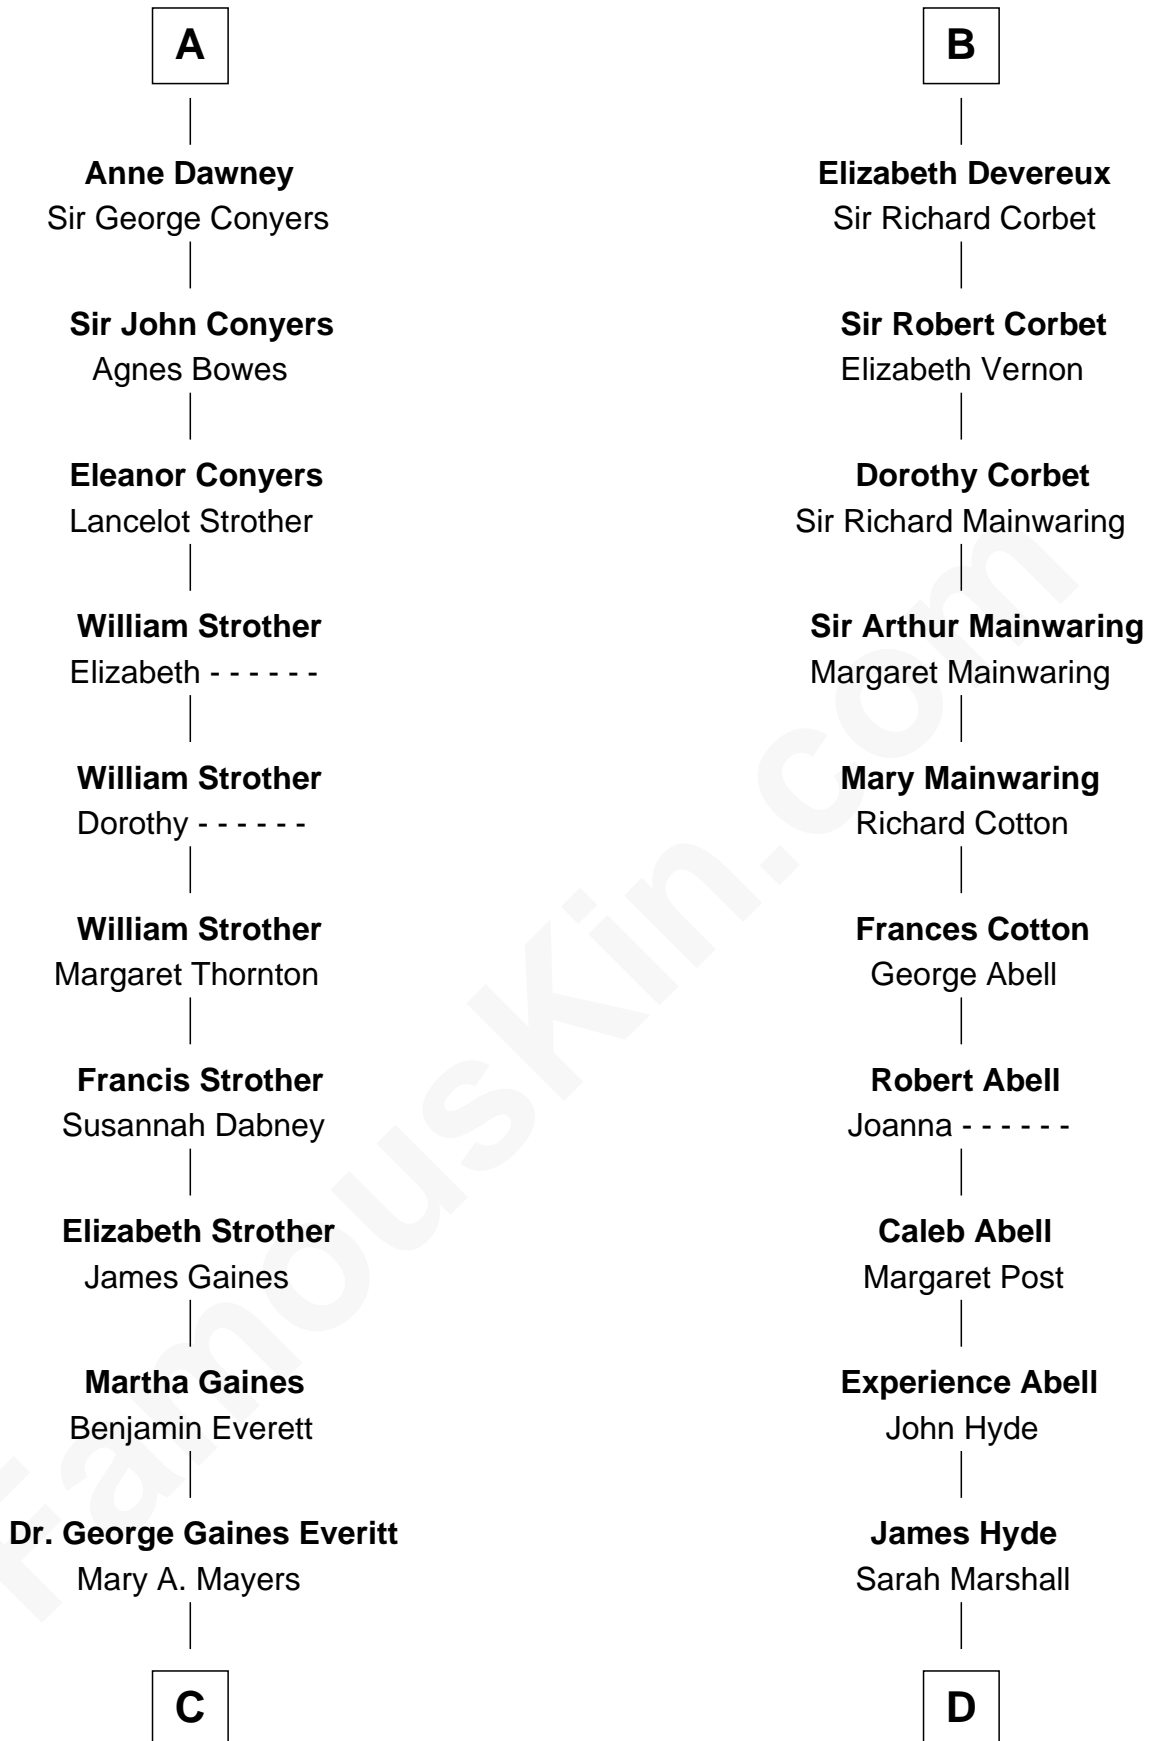

# FamousKin.com Relationship Chart of

**William H. Macy**

*TV and Movie Actor*

20th cousin of

**Grover Cleveland**

*22nd and 24th U.S. President*

**Sir Hugh I de Audley**

Iseult de Mortimer

**Dorothy Neville**  
Sir John Dawney

**A**

**Hugh de Audley**  
Margaret de Clare

**Margaret de Audley**  
Ralph de Stafford

**Elizabeth de Stafford**  
John de Ferrers

**Robert de Ferrers**  
Margaret Despencer

**Sir Edmund Ferrers**  
Ellen Roche

**Sir William Ferrers**  
Elizabeth Belknap

**Anne Ferrers**  
Sir Walter Devereux

**B**

**C**

**Horace Benjamin Everitt**

Martha Leticia Roberts

**Mary Lois Everitt**