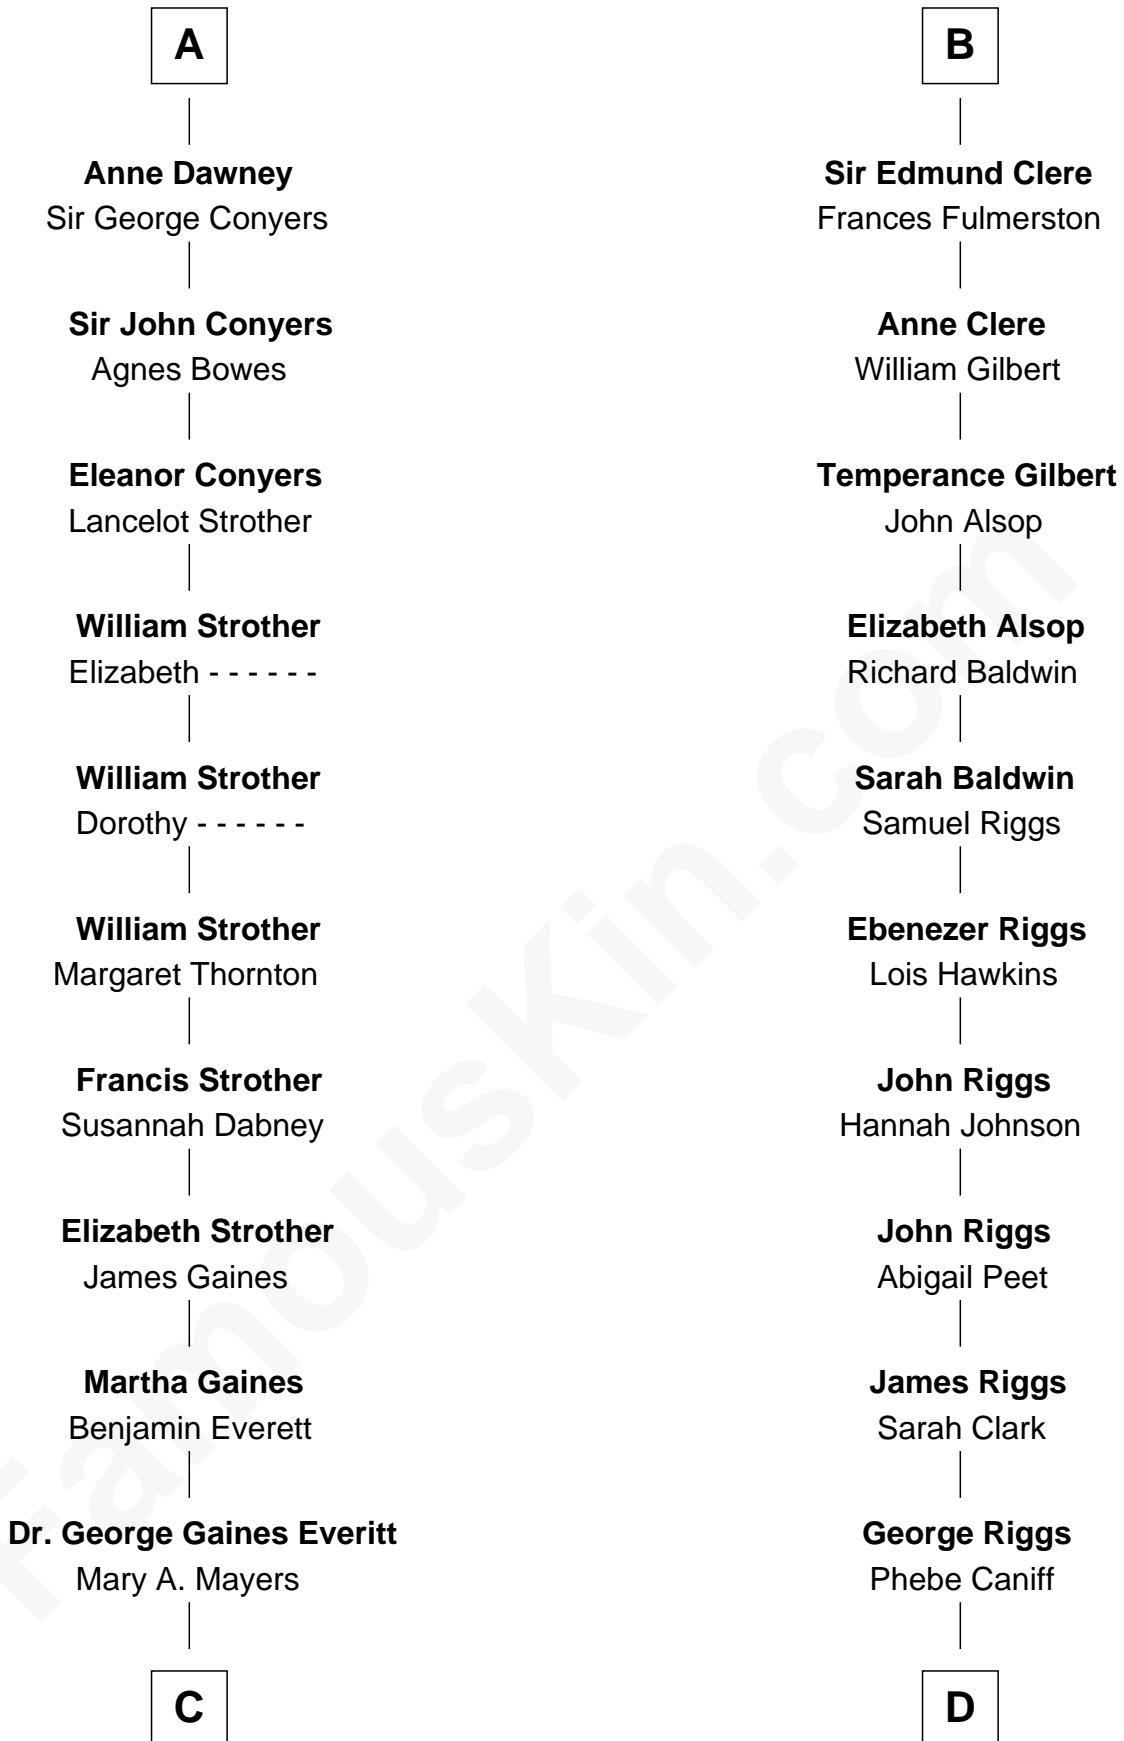

# FamousKin.com Relationship Chart of

**William H. Macy**  
TV and Movie Actor

20th cousin of

**Mamie (Doud) Eisenhower**  
First Lady of President Dwight Eisenhower

**C**

**Horace Benjamin Everitt**  
Martha Leticia Roberts

**Mary Lois Everitt**  
Clement Overstreet

**Lois Elizabeth Overstreet**  
William Hall Macy

**William H. Macy**  
*TV and Movie Actor*

**D**

**Maria Riggs**  
Eli Doud

**Royal Houghton Doud**  
Mary Cornelia Sheldon

**John Sheldon Doud**  
Elivera Mathilda Carlson

**Mamie (Doud) Eisenhower**  
*First Lady of Dwight Eisenhower*

FamousKin.com