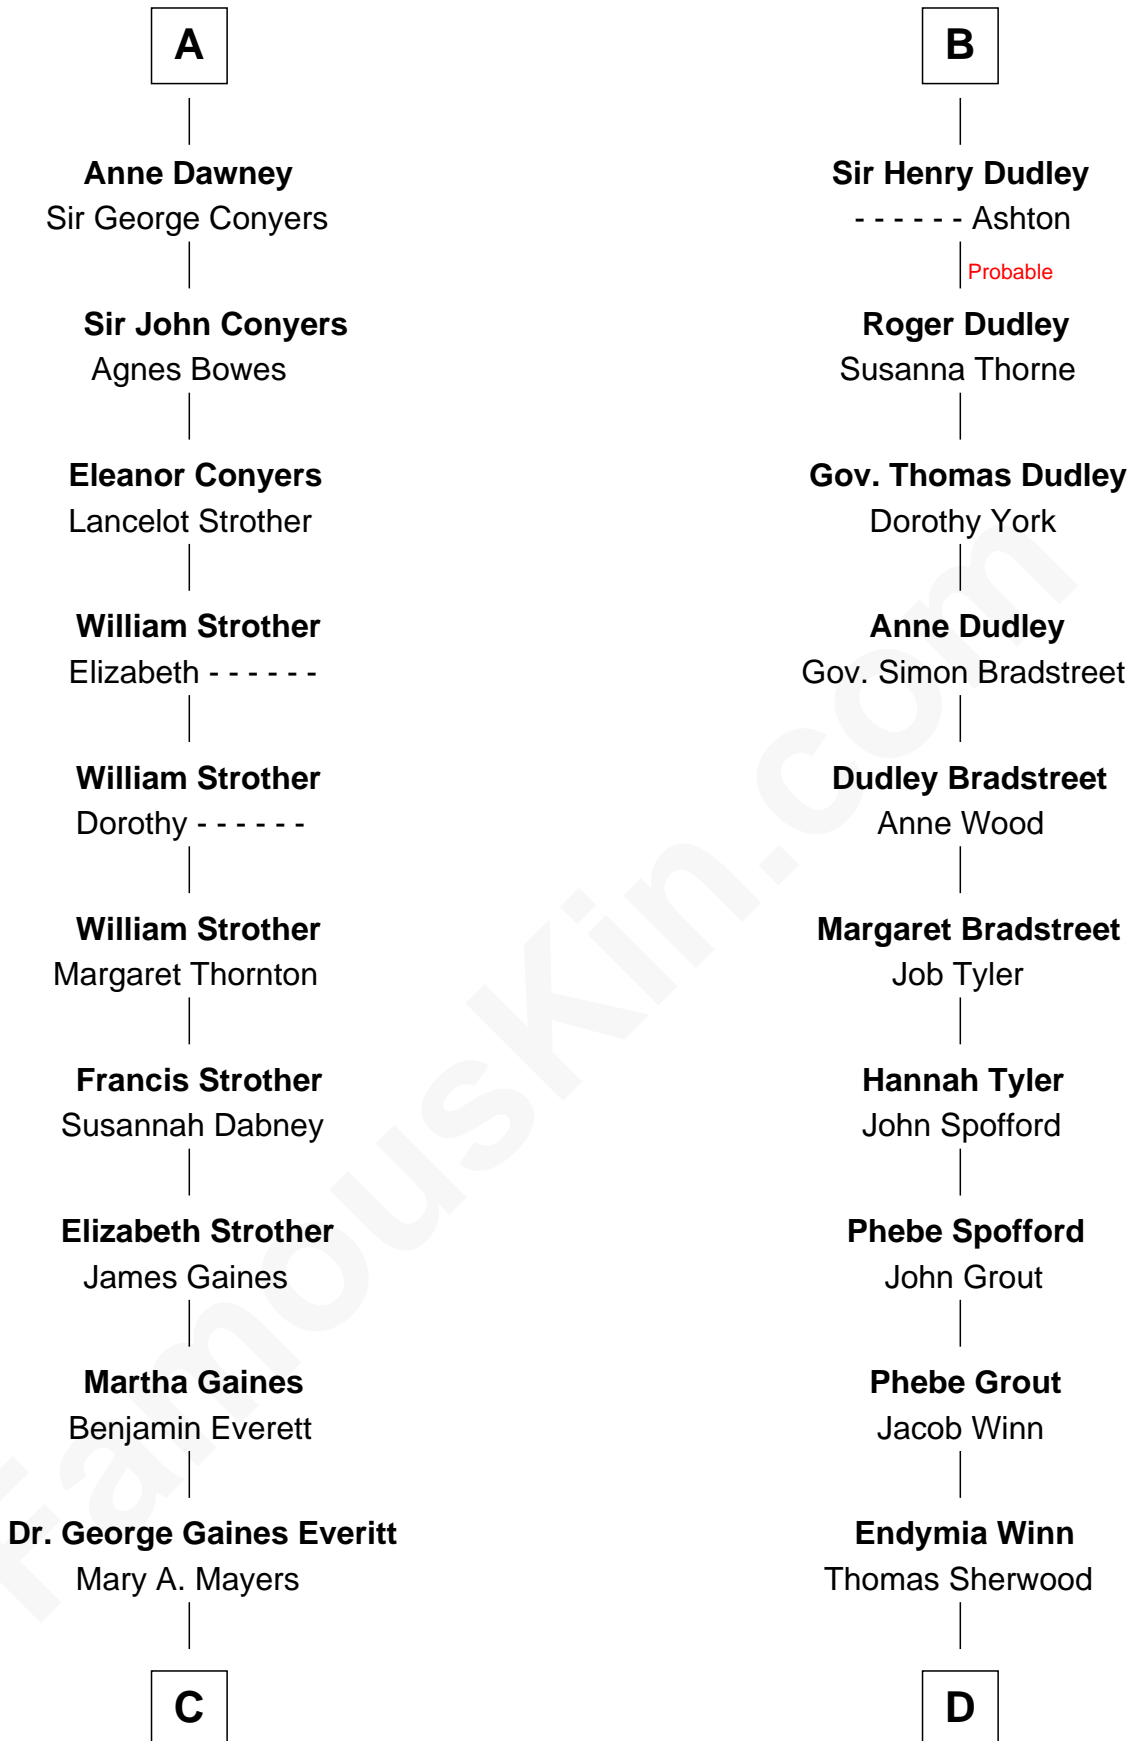

FamousKin.com Relationship Chart of

William H. Macy

TV and Movie Actor

20th cousin of

Herbert Hoover

31st U.S. President

Ralph de Stafford

*with wife
Katherine de Hastang*

*with wife
Margaret de Audley*

C

Horace Benjamin Everitt

Martha Leticia Roberts

Mary Lois Everitt

Clement Overstreet

Lois Elizabeth Overstreet

William Hall Macy

William H. Macy

TV and Movie Actor

D

Lucinda Sherwood

John Minthorn

Theodore Minthorn

Mary Wasley

Hulda Randall Minthorn