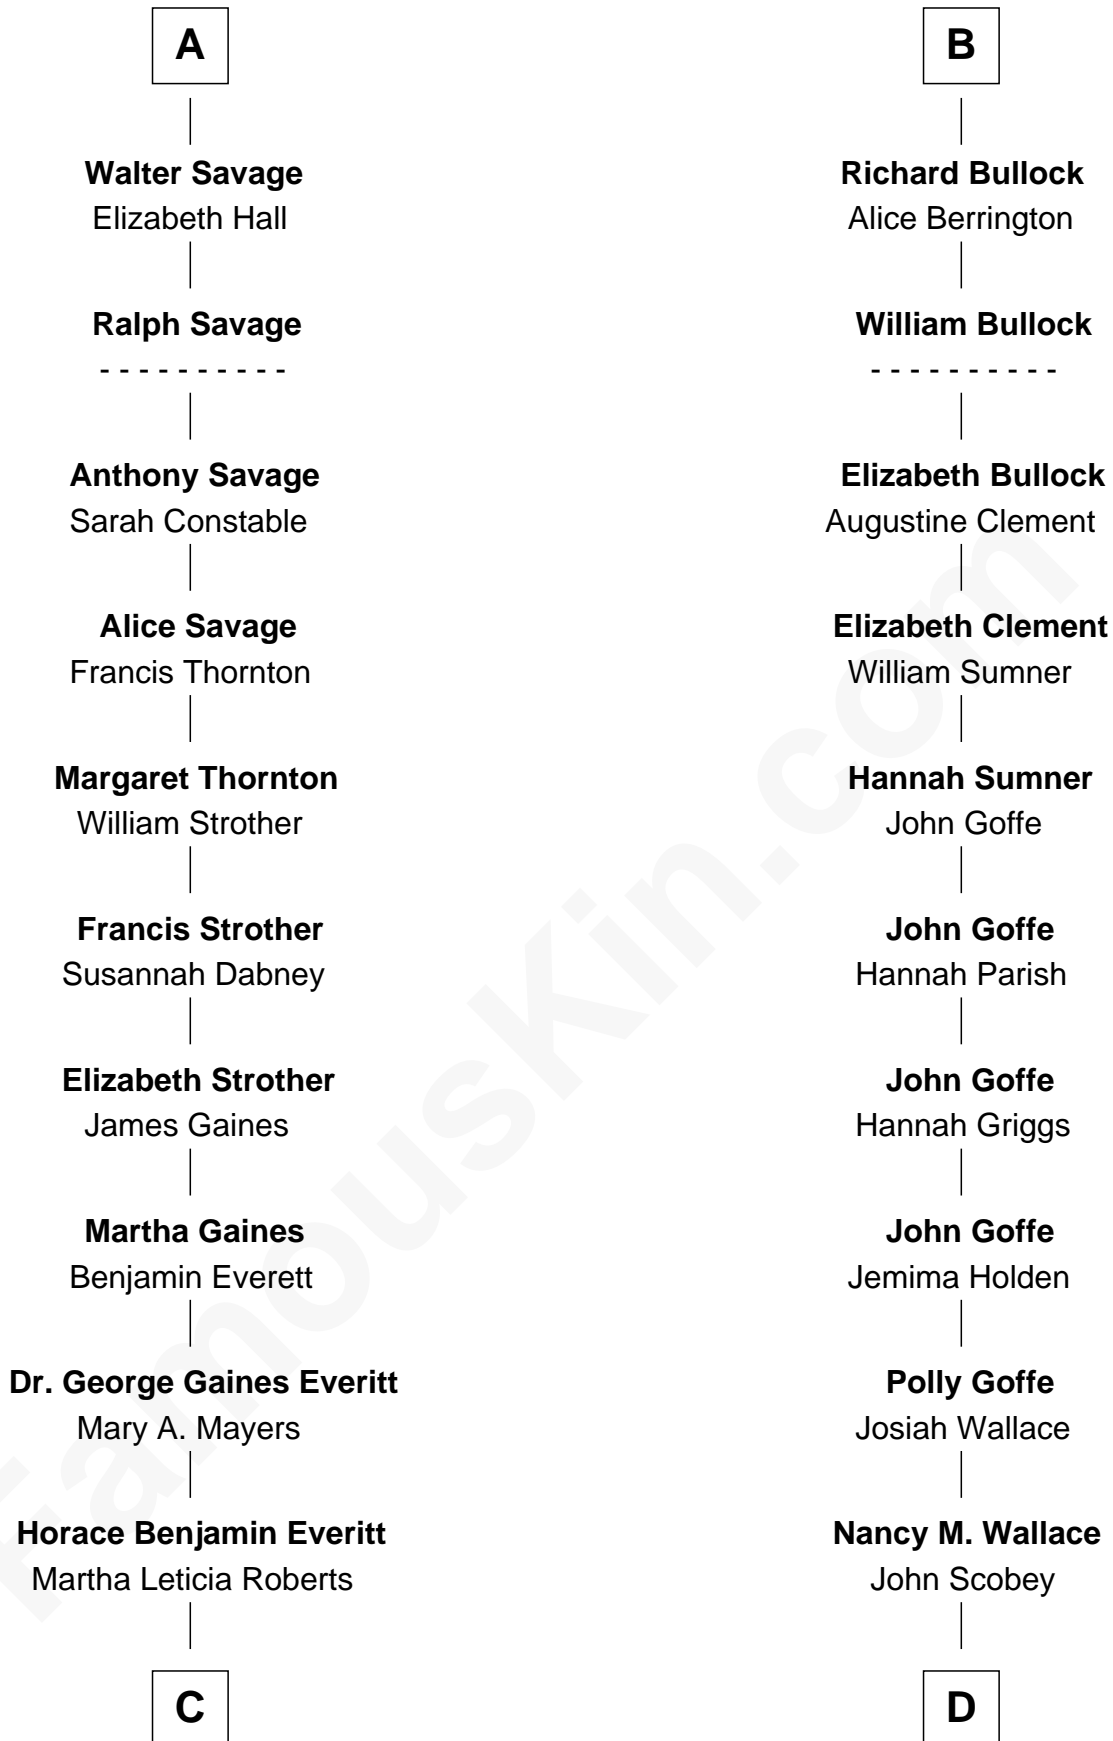

FamousKin.com Relationship Chart of

William H. Macy

TV and Movie Actor

19th cousin of

Lou (Henry) Hoover

First Lady of President Herbert Hoover

C

Mary Lois Everitt
Clement Overstreet

Lois Elizabeth Overstreet
William Hall Macy

William H. Macy
TV and Movie Actor

D

Philomelia Sophia Scobey
Phineas Weed

Florence Ida Weed
Charles Delano Henry

Lou (Henry) Hoover
First Lady of Herbert Hoover