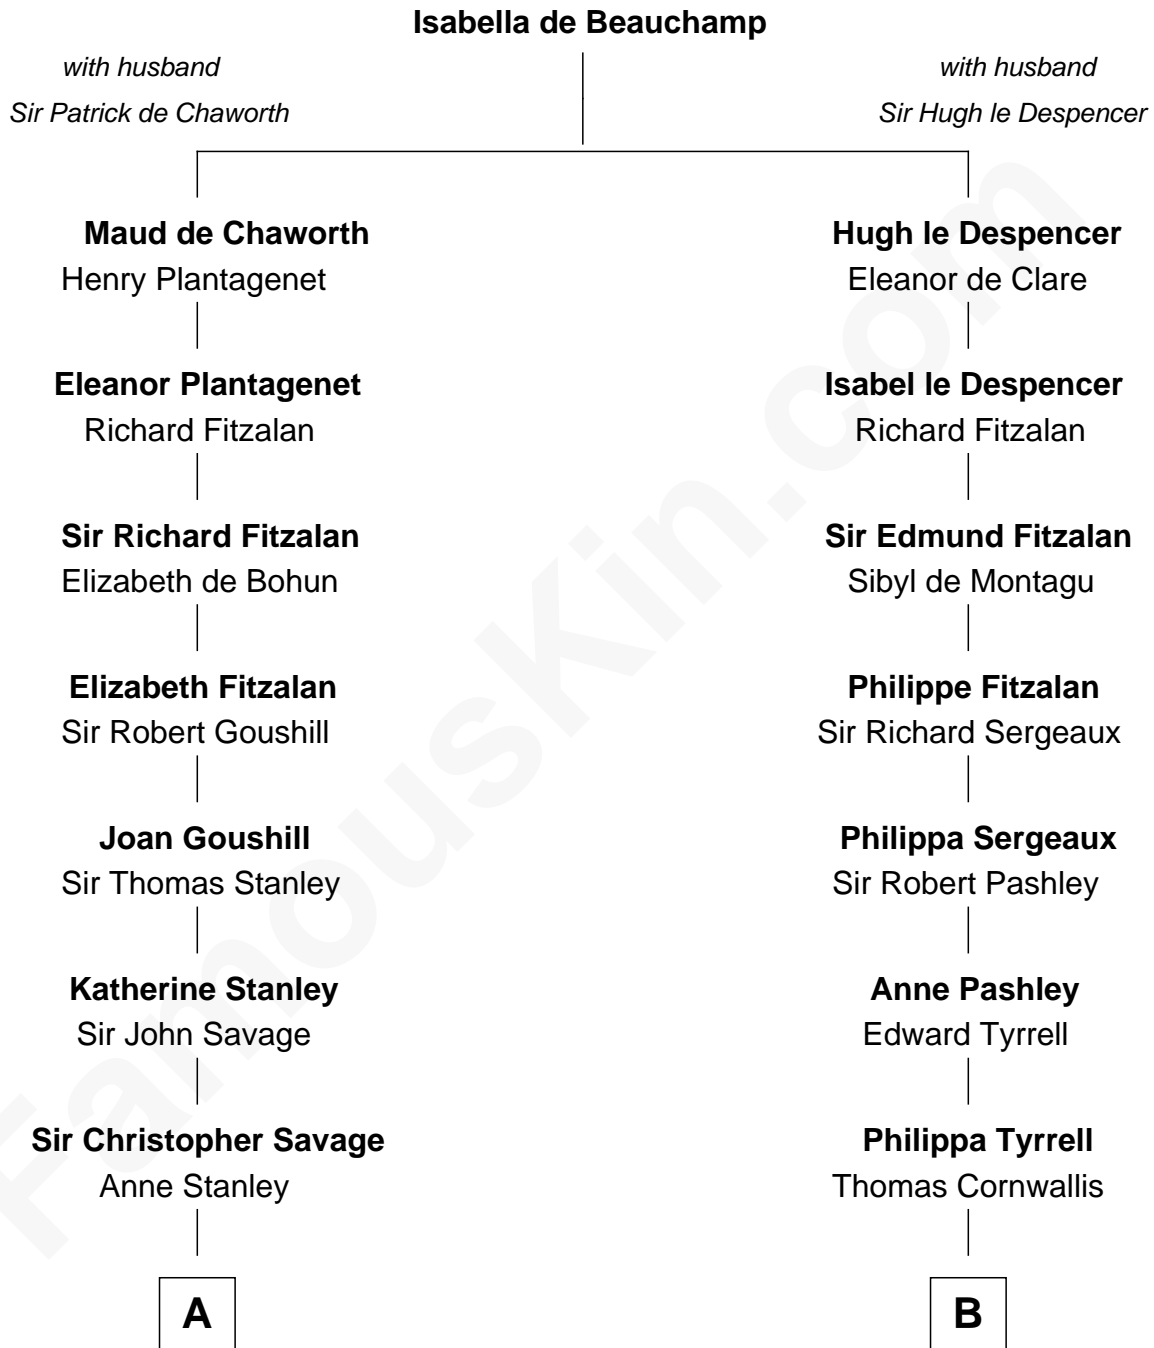

## Relationship Chart of

**William H. Macy**

*TV and Movie Actor*

20th cousin 1 time removed of

**Ellen Louise (Axson) Wilson**

*First Lady of President Woodrow Wilson*

**C**

**Dr. George Gaines Everitt**

Mary A. Mayers

**Horace Benjamin Everitt**

Martha Leticia Roberts

**Mary Lois Everitt**

Clement Overstreet

**Lois Elizabeth Overstreet**

William Hall Macy

**William H. Macy**