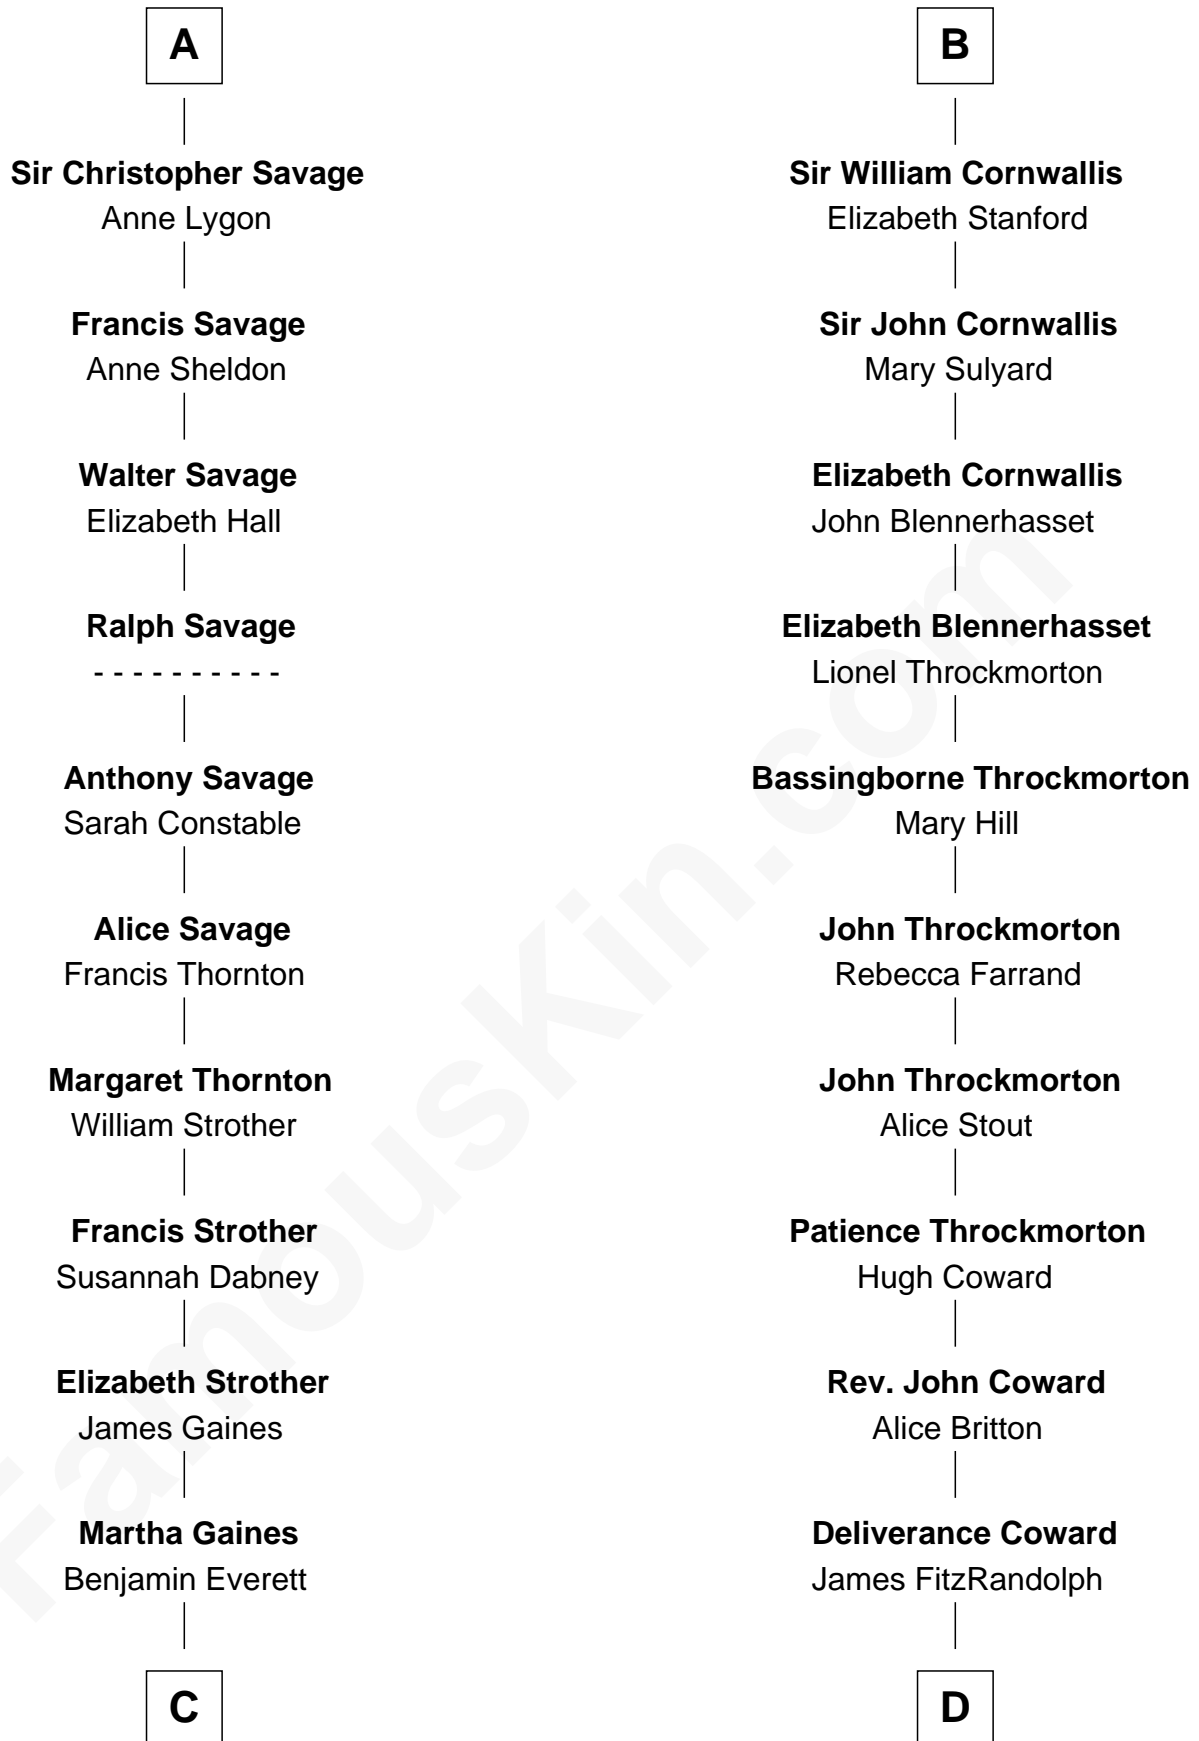

## Relationship Chart of

**William H. Macy**

*TV and Movie Actor*

20th cousin 1 time removed of

**Ellen Louise (Axson) Wilson**

*First Lady of President Woodrow Wilson*

**C**

**Dr. George Gaines Everitt**

Mary A. Mayers

**Horace Benjamin Everitt**

Martha Leticia Roberts

**Mary Lois Everitt**

Clement Overstreet

**Lois Elizabeth Overstreet**

William Hall Macy

**William H. Macy**