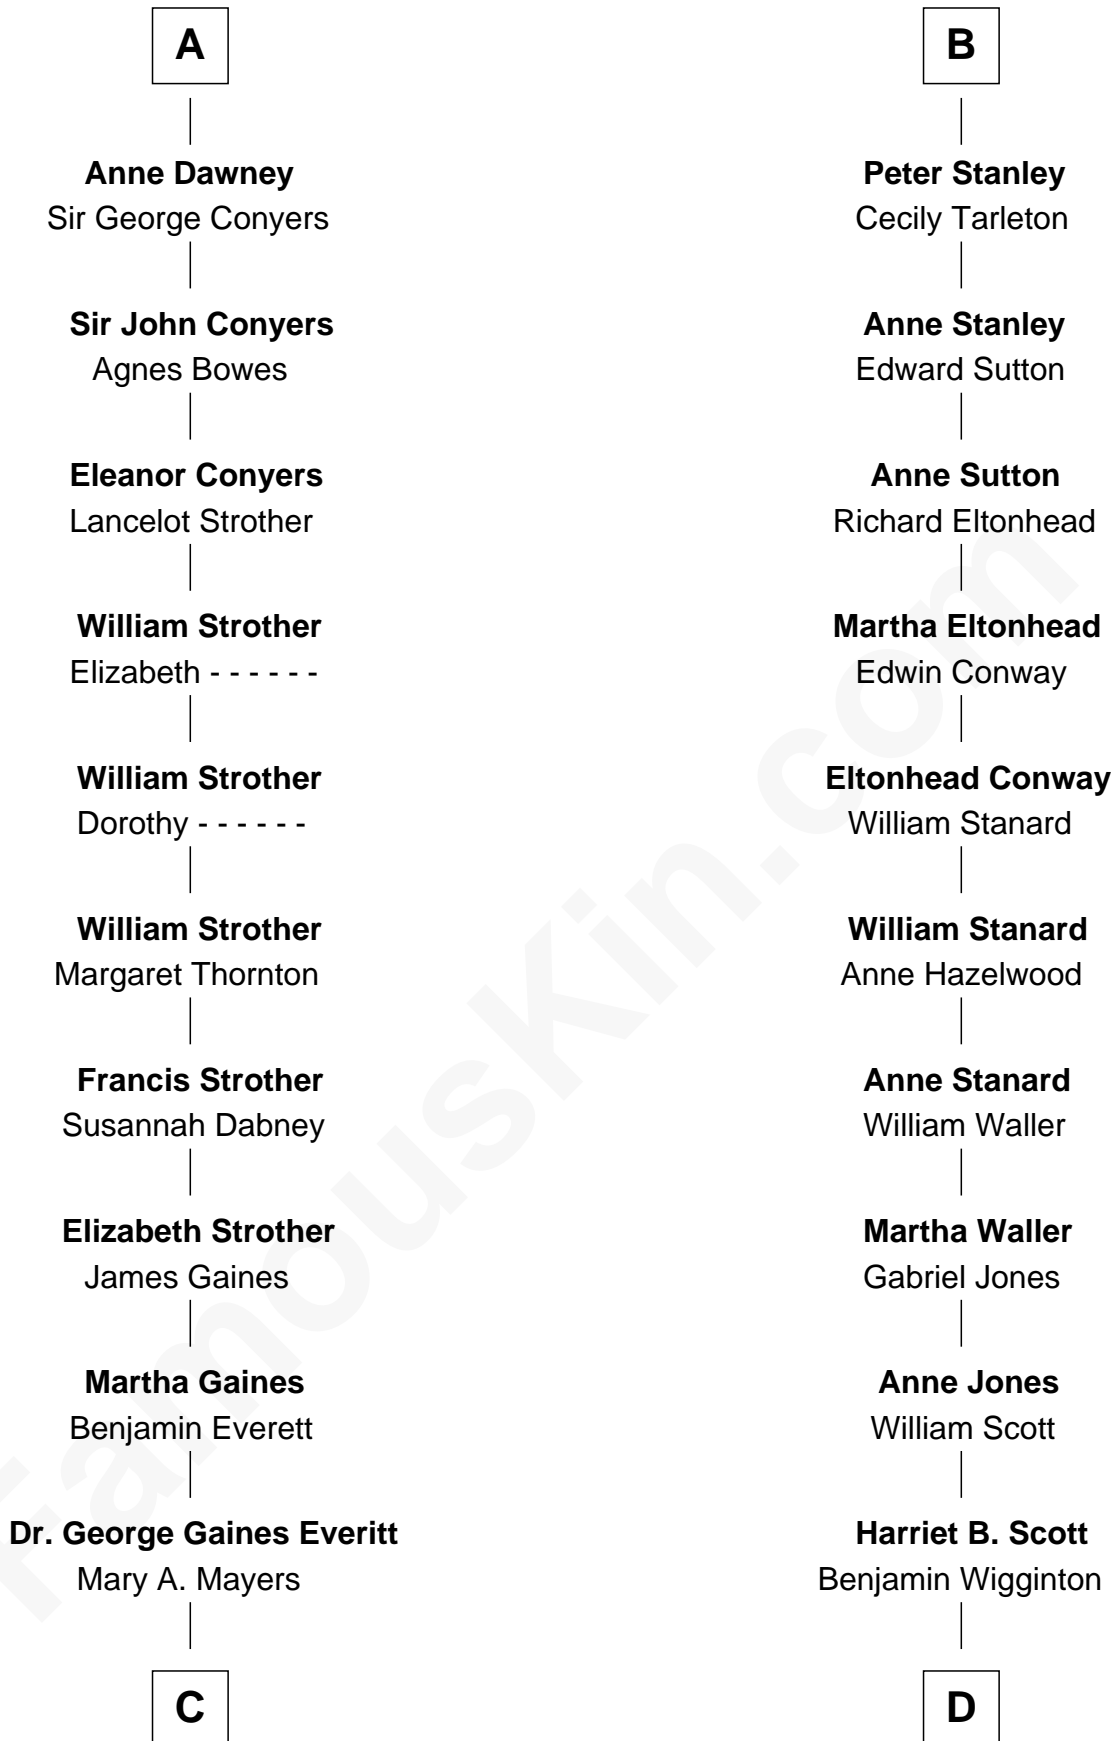

FamousKin.com Relationship Chart of

William H. Macy

TV and Movie Actor

19th cousin 1 time removed of

Edith (Bolling) Wilson

First Lady of President Woodrow Wilson

FamousKin.com