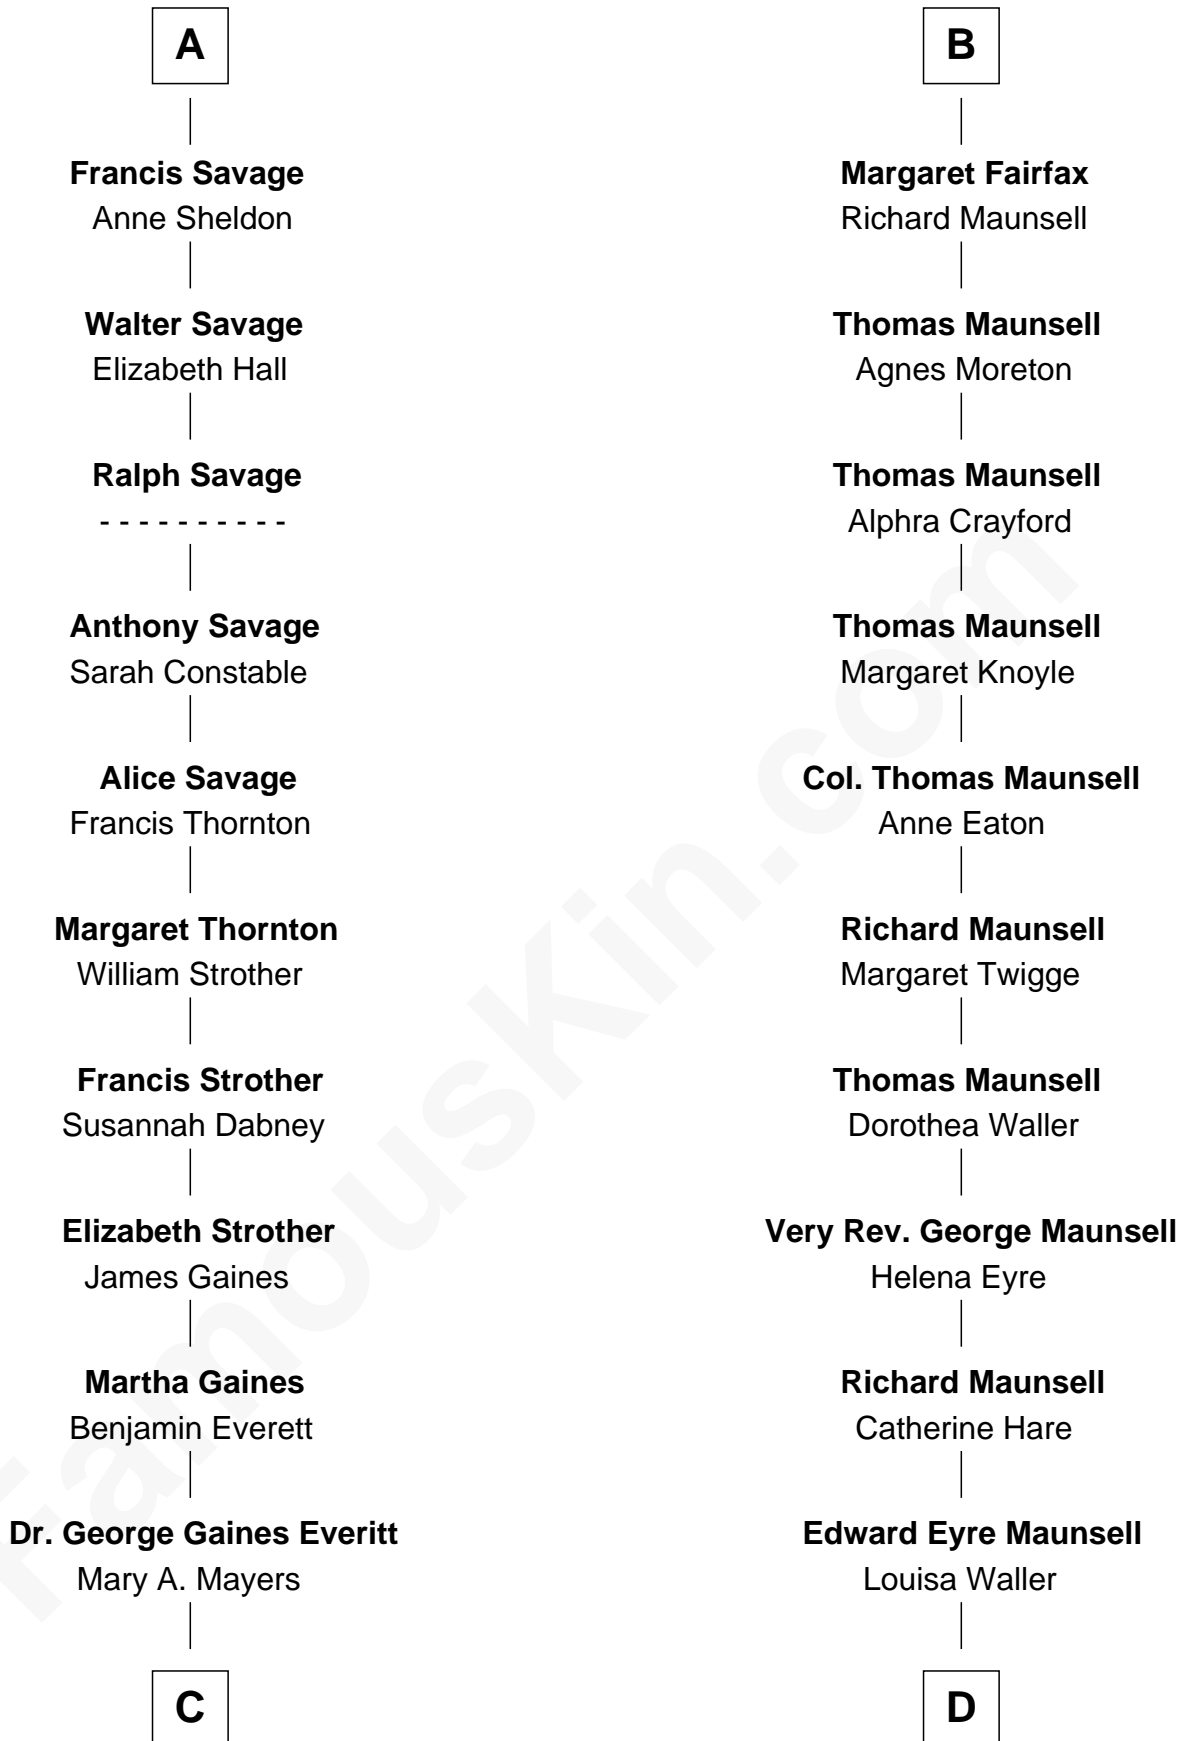

FamousKin.com Relationship Chart of

William H. Macy

TV and Movie Actor

20th cousin 1 time removed of

Phoebe Waller-Bridge

Theatre, TV and Movie Actress

Henry Plantagenet

Maud de Chaworth

Eleanor Poynings

Margaret Percy

Sir William Gascoigne

Agnes Gascoigne

Sir Thomas Fairfax

B

C

Horace Benjamin Everitt

Martha Leticia Roberts

Mary Lois Everitt

Clement Overstreet

Lois Elizabeth Overstreet

William Hall Macy

William H. Macy

TV and Movie Actor

D