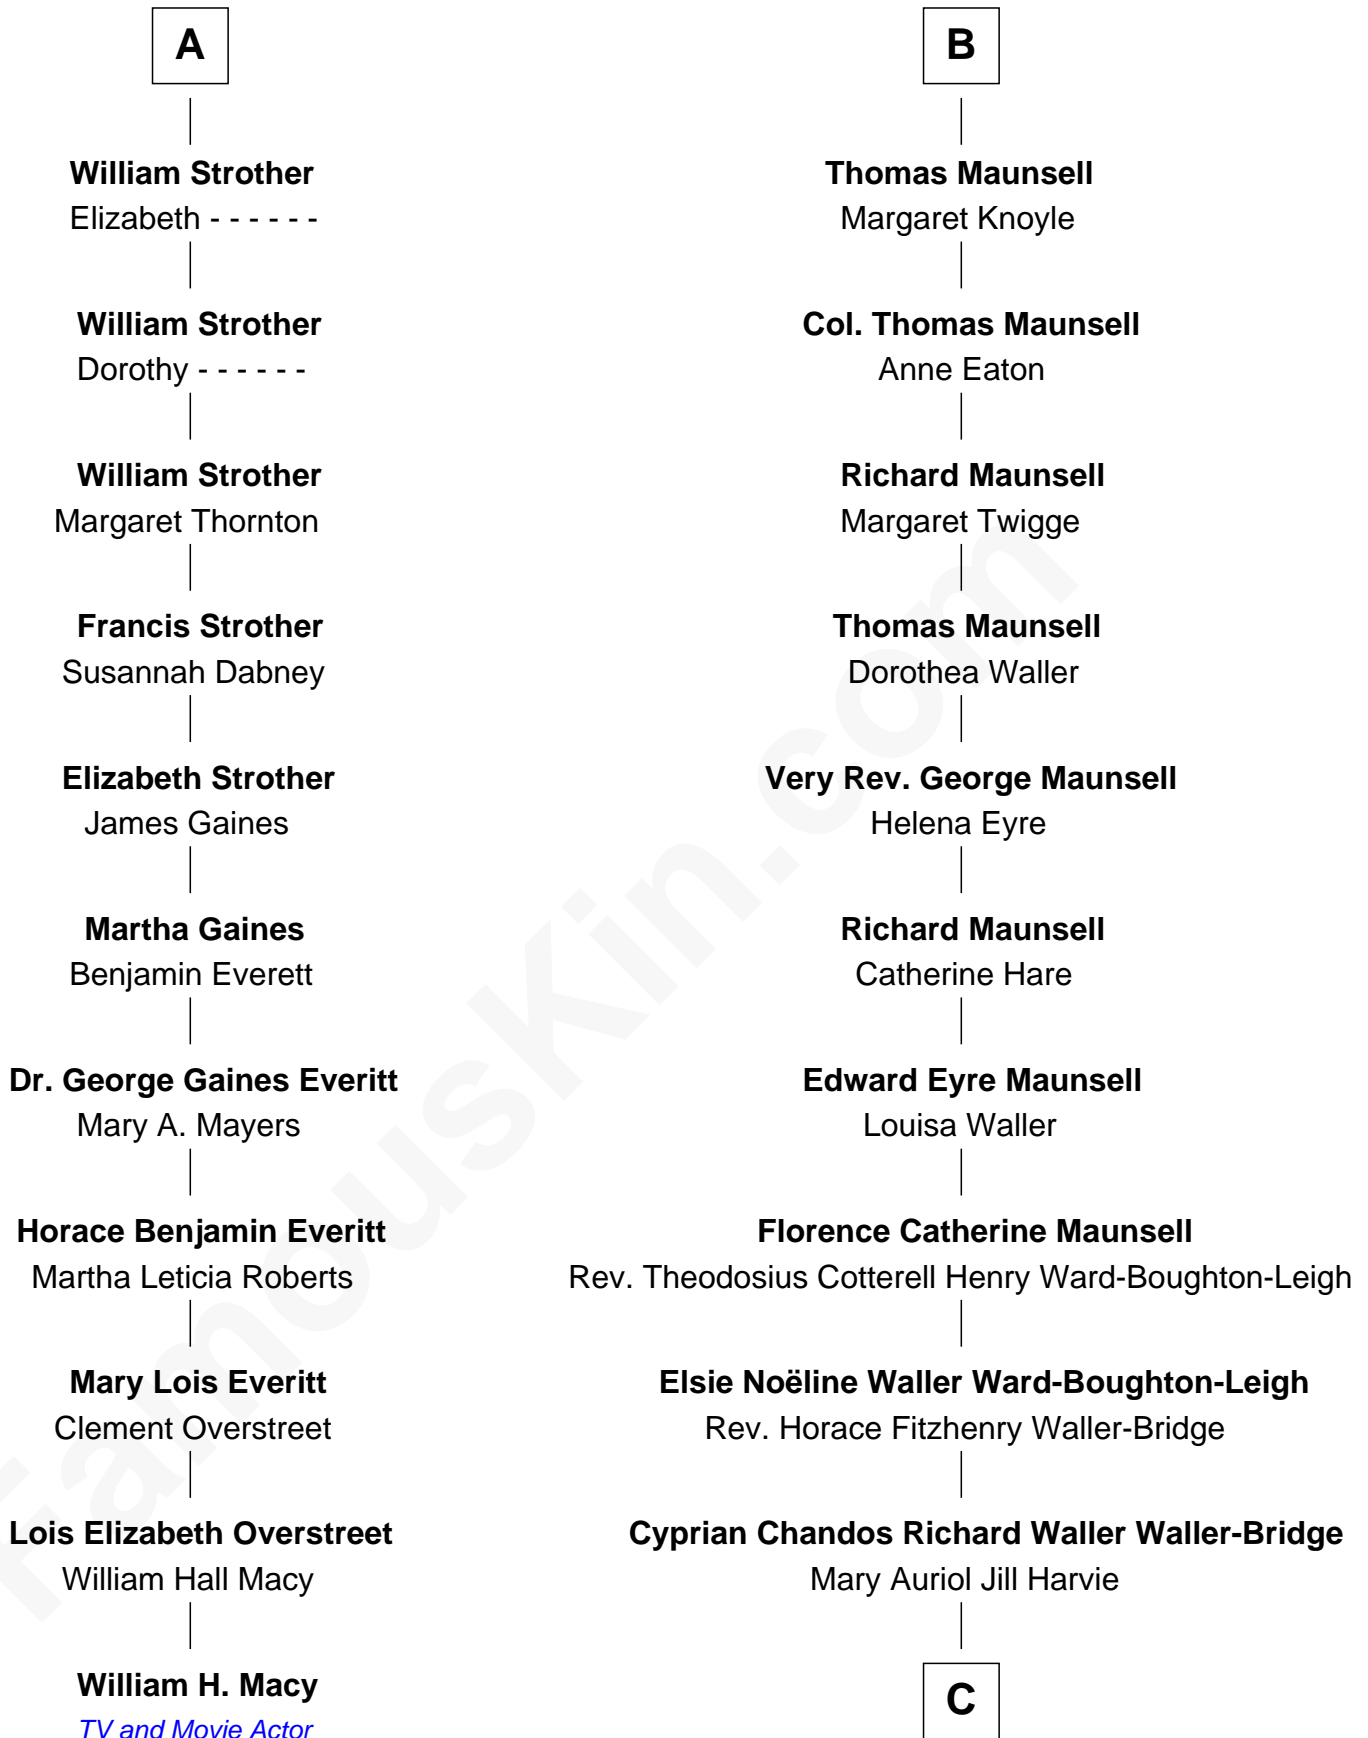

FamousKin.com Relationship Chart of

William H. Macy

TV and Movie Actor

17th cousin 1 time removed of

Phoebe Waller-Bridge

Theatre, TV and Movie Actress

Sir Ralph Neville

Joan Beaufort