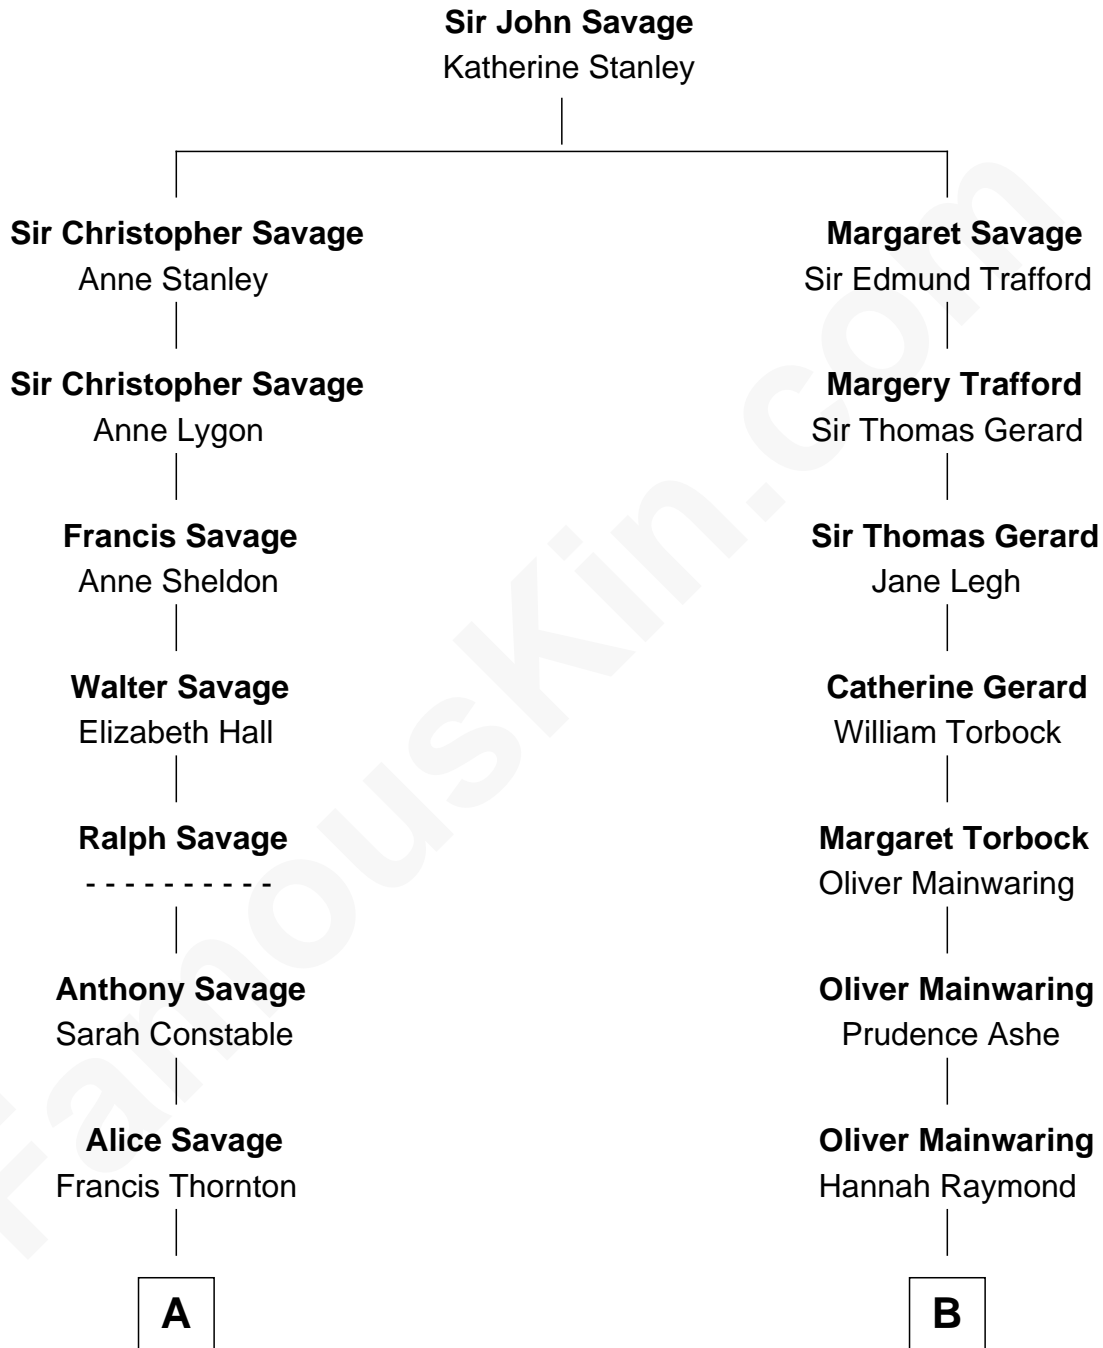

# FamousKin.com Relationship Chart of

**William H. Macy**

*TV and Movie Actor*

14th cousin 1 time removed of

**Juliette Gordon Low**

*Founder of the Girl Scouts*

**A**

**Margaret Thornton**

William Strother

**Francis Strother**

Susannah Dabney

**Elizabeth Strother**

James Gaines

**Martha Gaines**

Benjamin Everett

**Dr. George Gaines Everitt**

Mary A. Mayers

**Horace Benjamin Everitt**

Martha Leticia Roberts

**Mary Lois Everitt**

Clement Overstreet

**Lois Elizabeth Overstreet**

William Hall Macy

**William H. Macy**