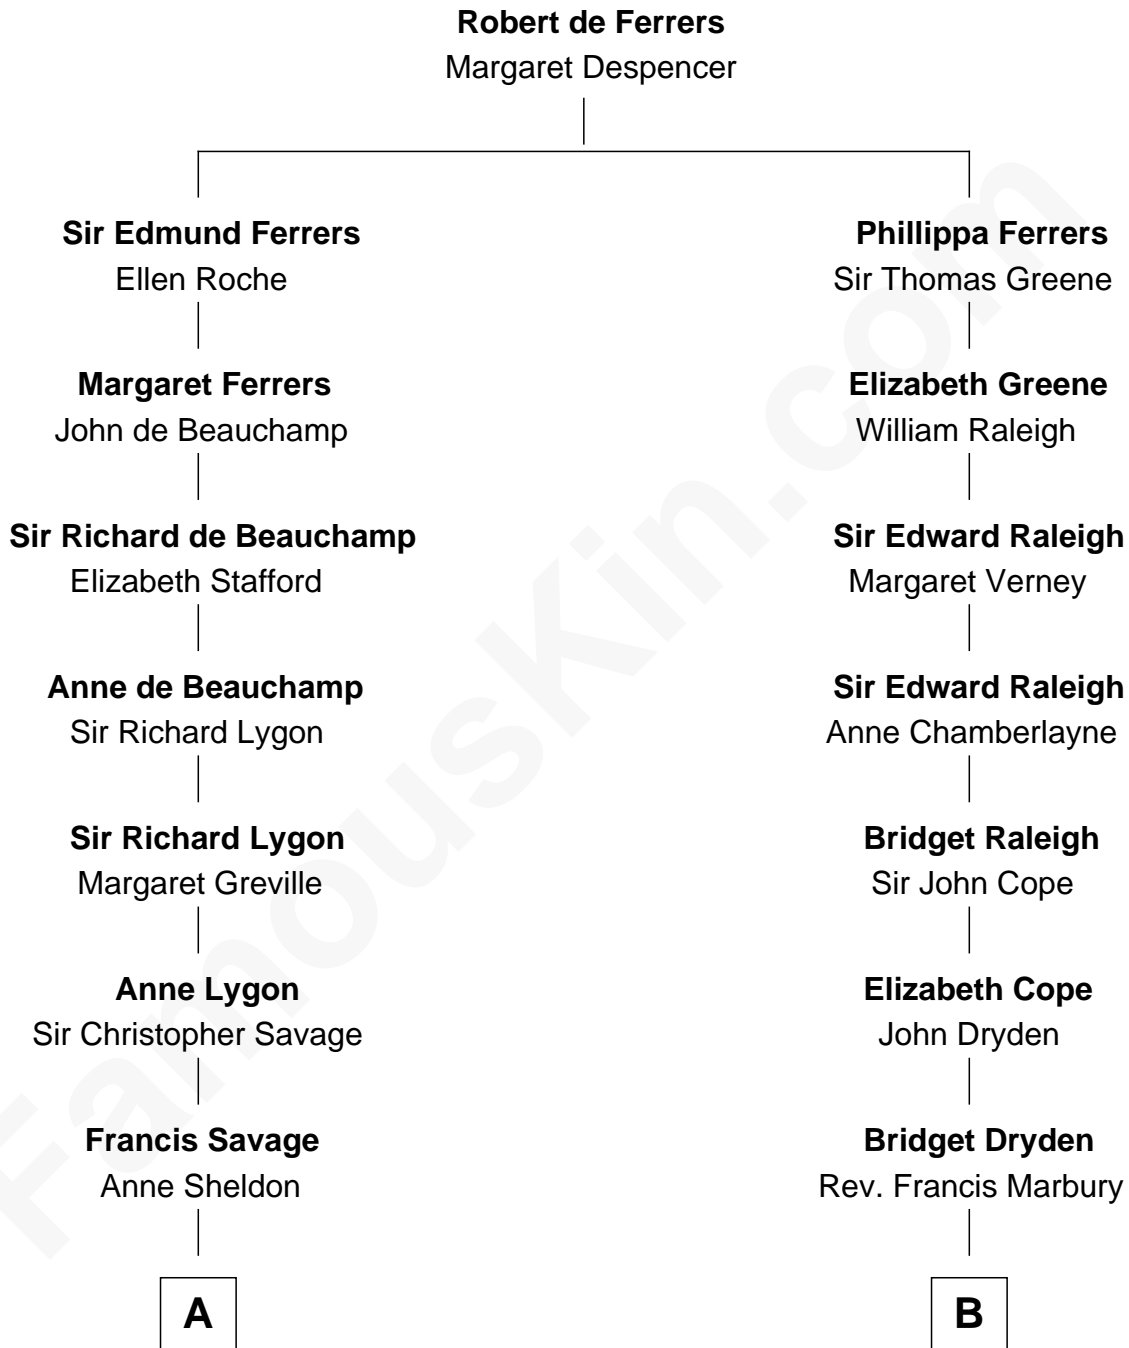

FamousKin.com Relationship Chart of

William H. Macy

TV and Movie Actor

15th cousin 4 times removed of

Stephen A. Douglas

Participated in Lincoln-Douglas Debates

C

—
Mary Lois Everitt
Clement Overstreet

—
Lois Elizabeth Overstreet
William Hall Macy

—
William H. Macy
TV and Movie Actor

FamousKin.com