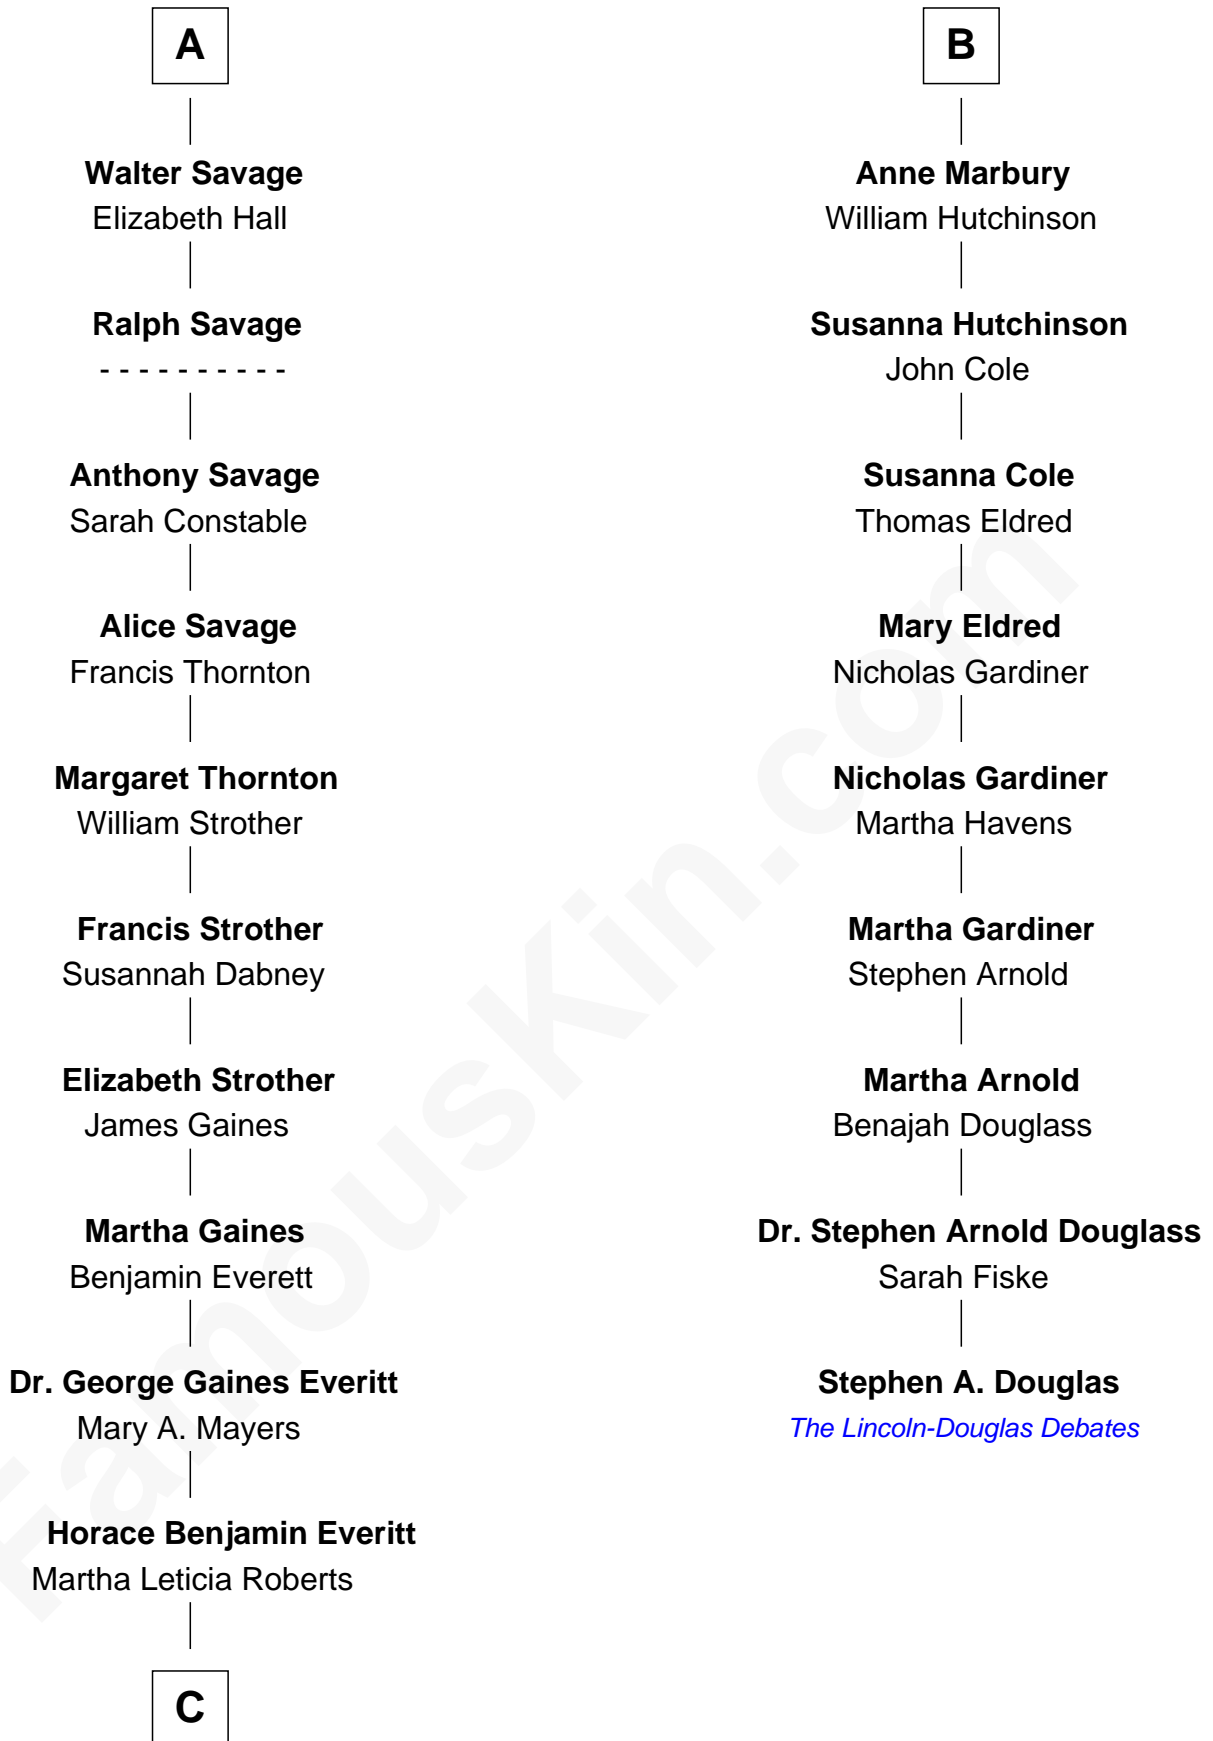

FamousKin.com Relationship Chart of

William H. Macy

TV and Movie Actor

15th cousin 4 times removed of

Stephen A. Douglas

Participated in Lincoln-Douglas Debates

C

—
Mary Lois Everitt
Clement Overstreet

—
Lois Elizabeth Overstreet
William Hall Macy

—
William H. Macy
TV and Movie Actor

FamousKin.com