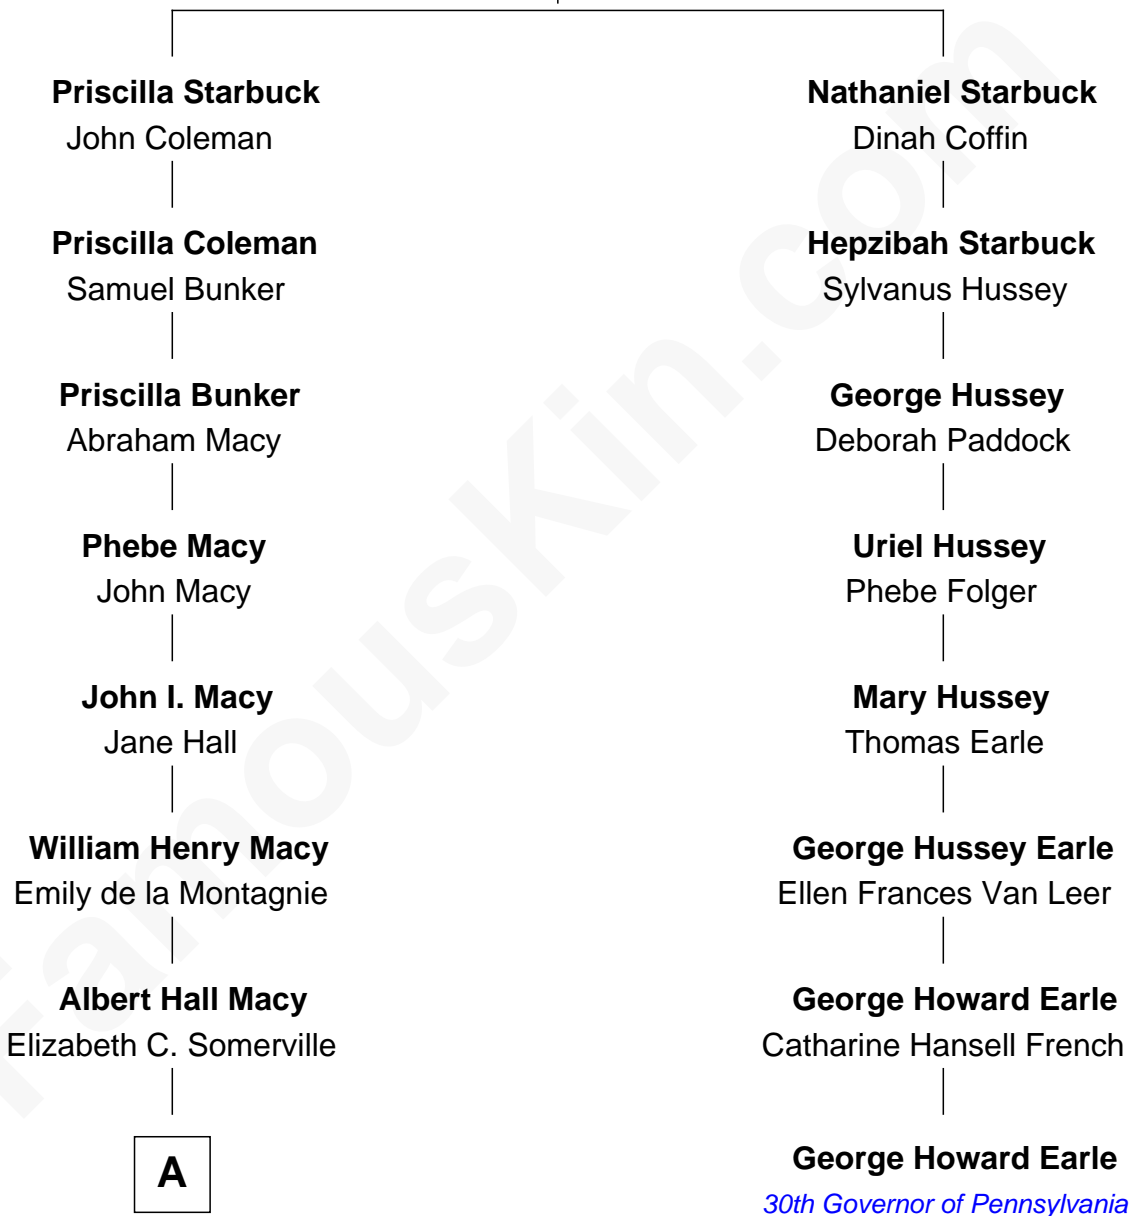

FamousKin.com Relationship Chart of

William H. Macy

TV and Movie Actor

7th cousin 1 time removed of

George Howard Earle

30th Governor of Pennsylvania

Nathaniel Starbuck

Mary Coffin

A

—
William Hall Macy
Lois Elizabeth Overstreet

—
William H. Macy
TV and Movie Actor

FamousKin.com