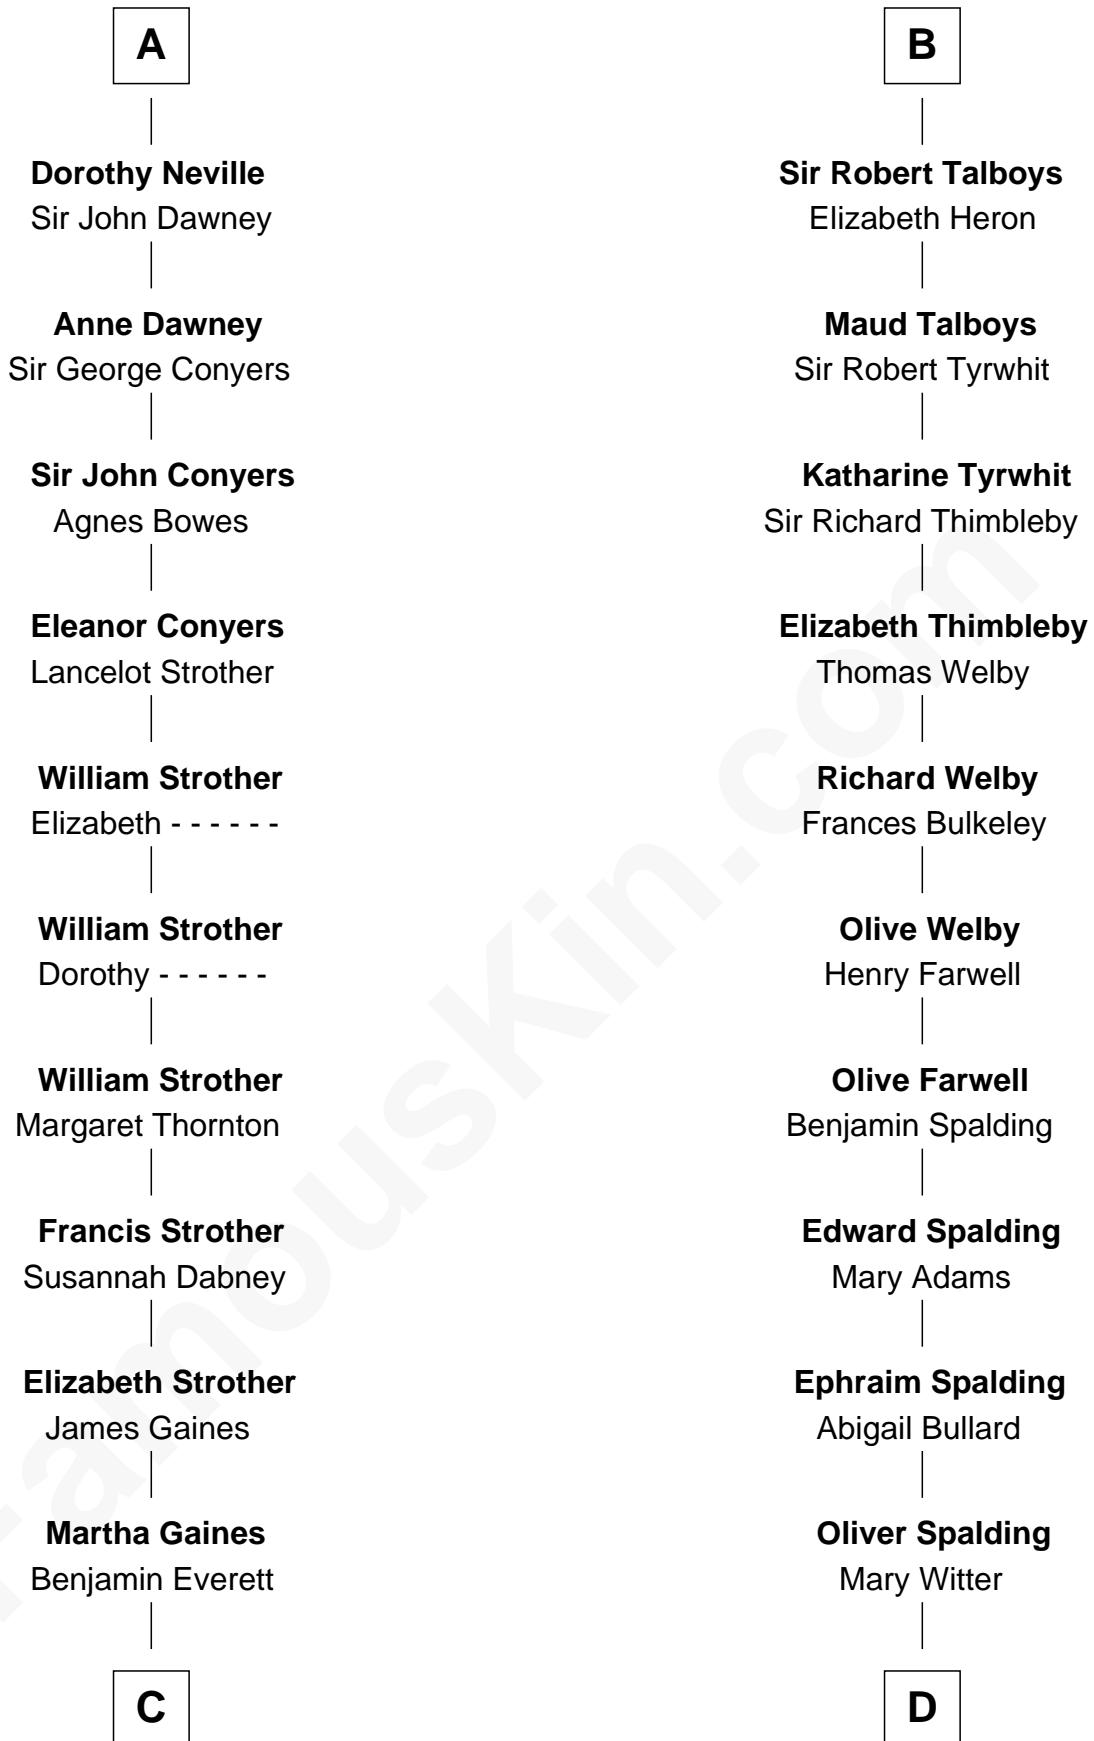

FamousKin.com Relationship Chart of

William H. Macy
TV and Movie Actor

21st cousin of

Katharine Hepburn
Movie Actress

C

Dr. George Gaines Everitt

Mary A. Mayers

Horace Benjamin Everitt

Martha Leticia Roberts

Mary Lois Everitt

Clement Overstreet

Lois Elizabeth Overstreet

William Hall Macy

William H. Macy

TV and Movie Actor

D