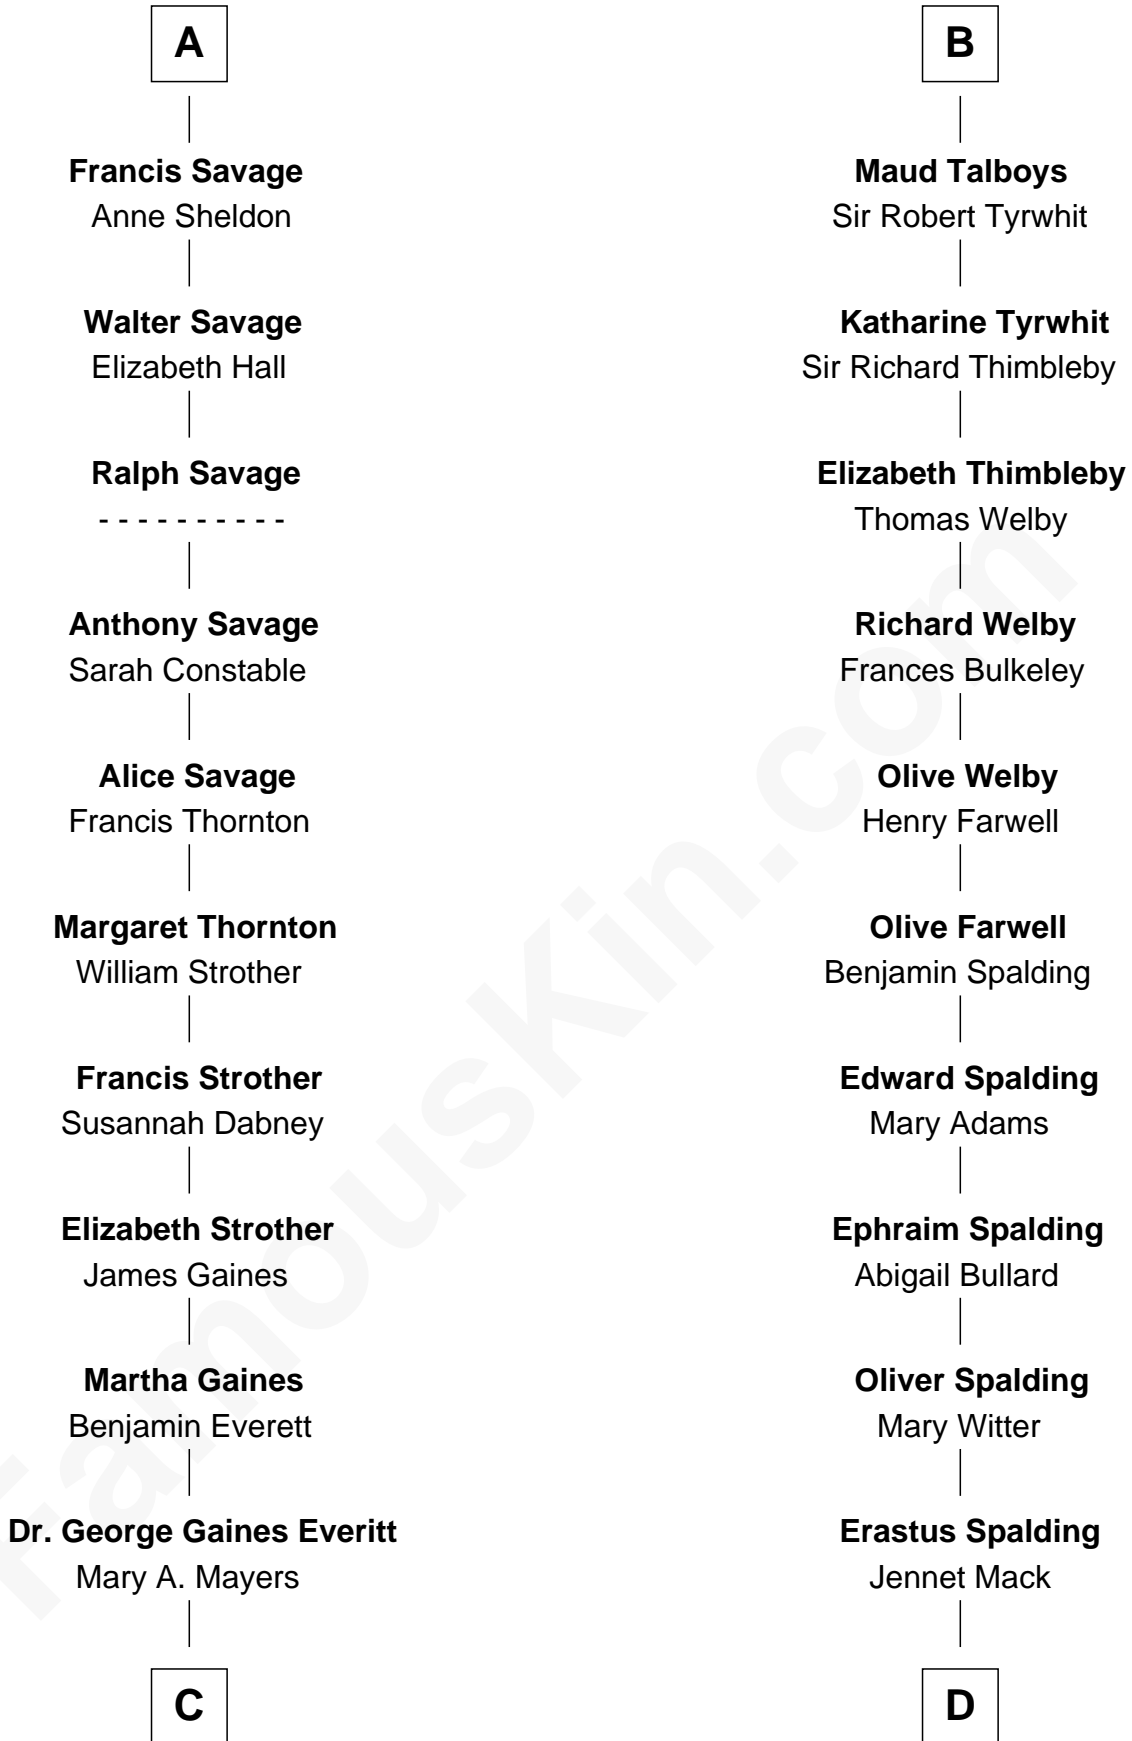

FamousKin.com Relationship Chart of

William H. Macy
TV and Movie Actor

20th cousin of

Katharine Hepburn
Movie Actress

Henry Plantagenet
Maud de Chaworth

C

Horace Benjamin Everitt

Martha Leticia Roberts

Mary Lois Everitt

Clement Overstreet

Lois Elizabeth Overstreet

William Hall Macy

William H. Macy

TV and Movie Actor

D

Martha Ann Spalding

Leman Benton Garlinghouse

Caroline Garlinghouse

Alfred Augustus Houghton

Katharine Martha Houghton

Thomas Norval Hepburn

Katharine Hepburn

Movie Actress

FamousKin.com