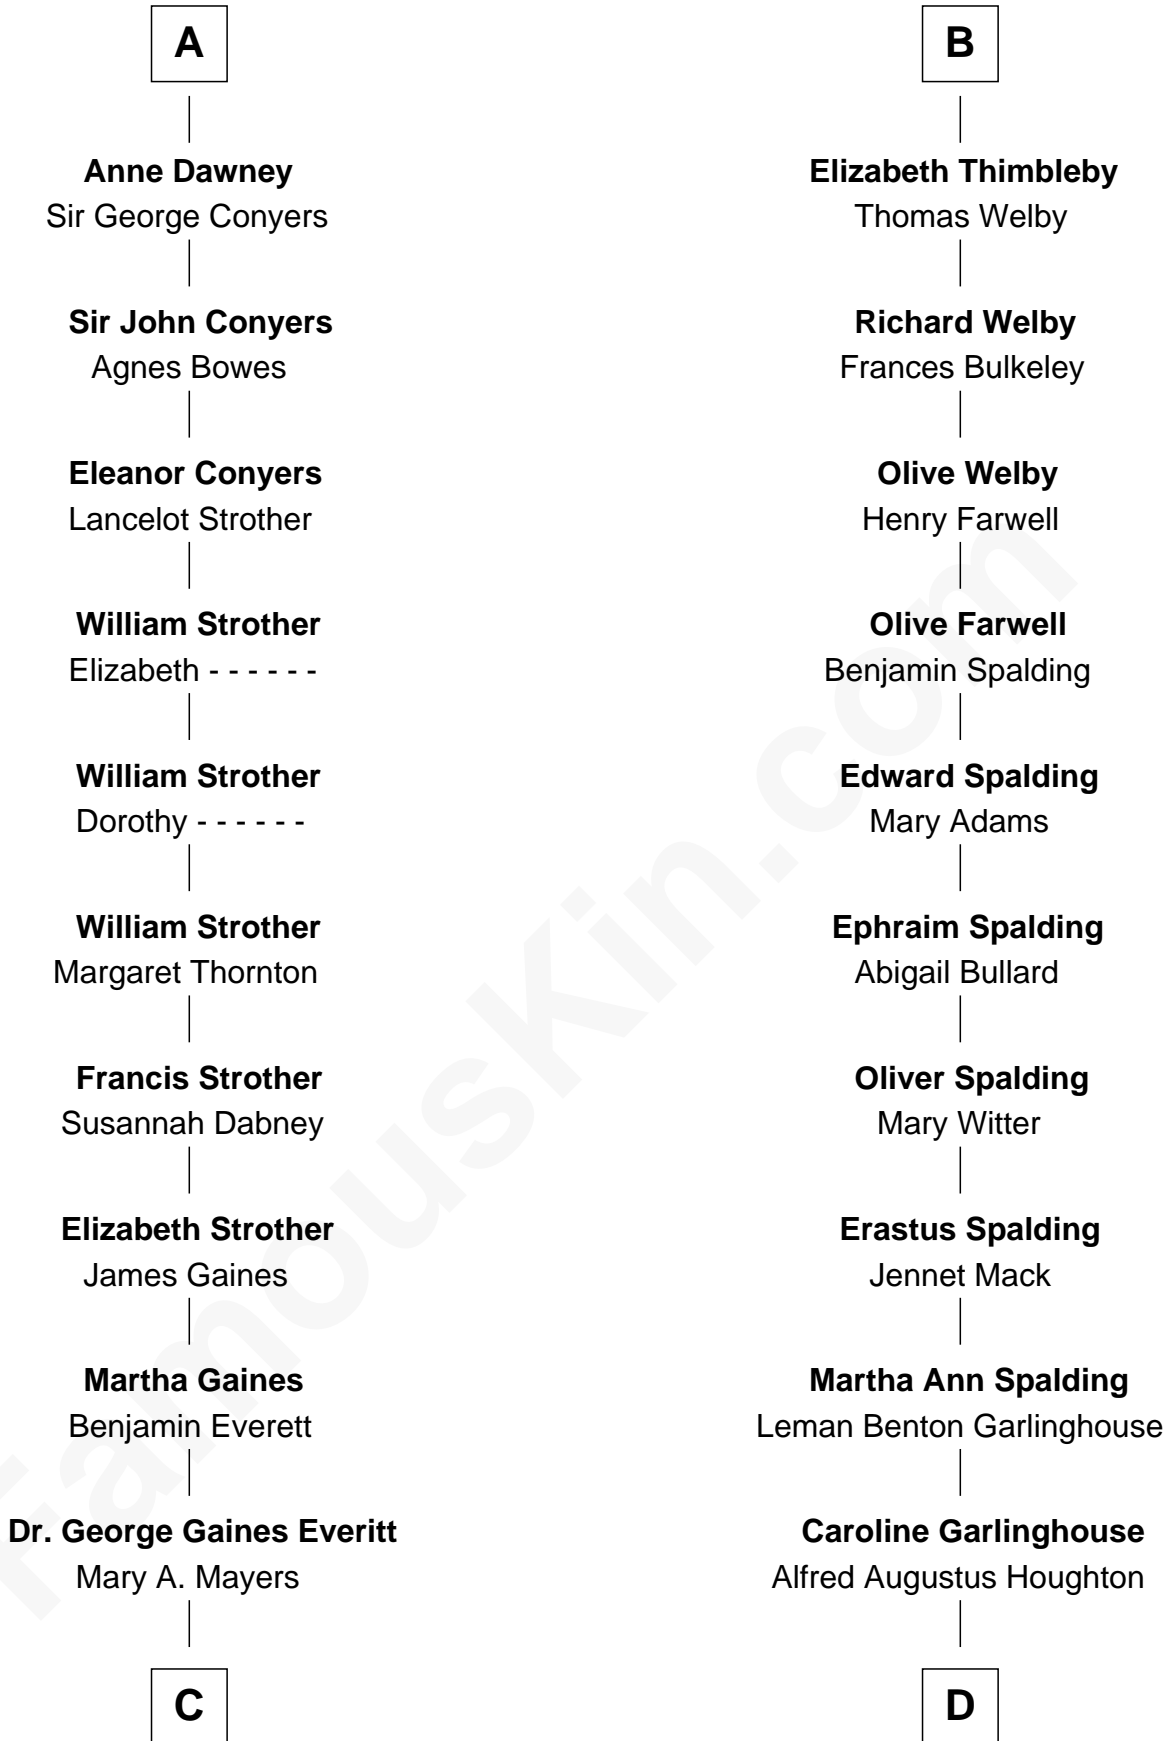

FamousKin.com Relationship Chart of

William H. Macy

TV and Movie Actor

18th cousin 2 times removed of

Katharine Hepburn

Movie Actress

FamousKin.com