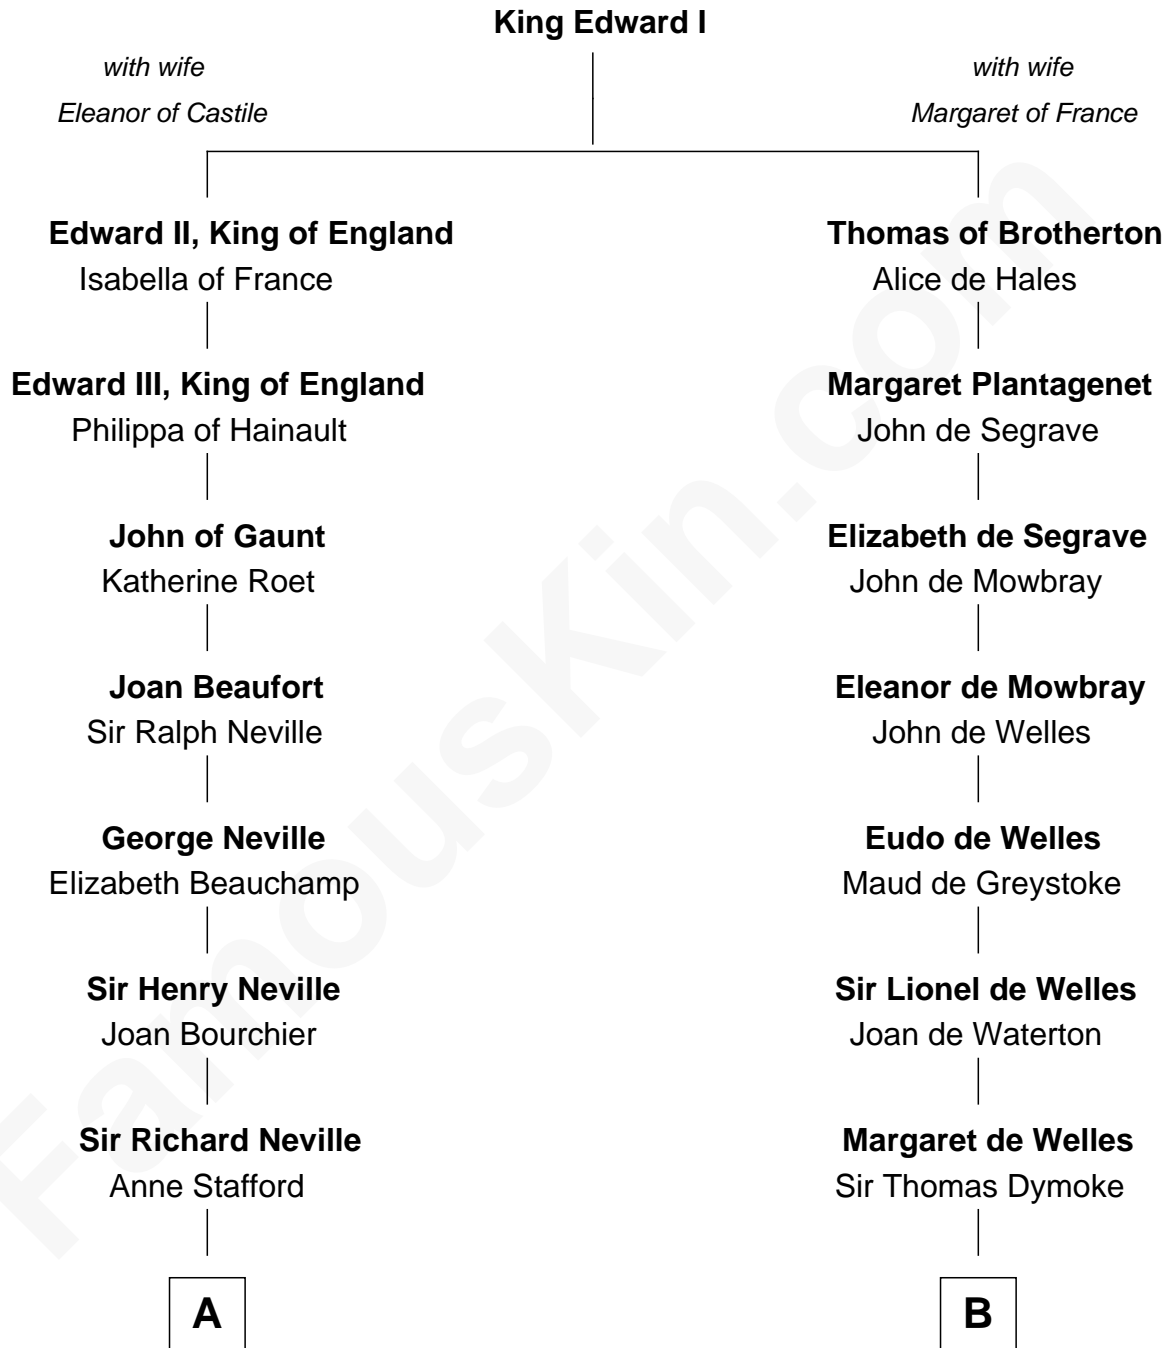

FamousKin.com Relationship Chart of

William H. Macy

TV and Movie Actor

21st cousin of

Frank G. Allen

51st Governor of Massachusetts

C

Dr. George Gaines Everitt

Mary A. Mayers

Horace Benjamin Everitt

Martha Leticia Roberts

Mary Lois Everitt

Clement Overstreet

Lois Elizabeth Overstreet

William Hall Macy

William H. Macy