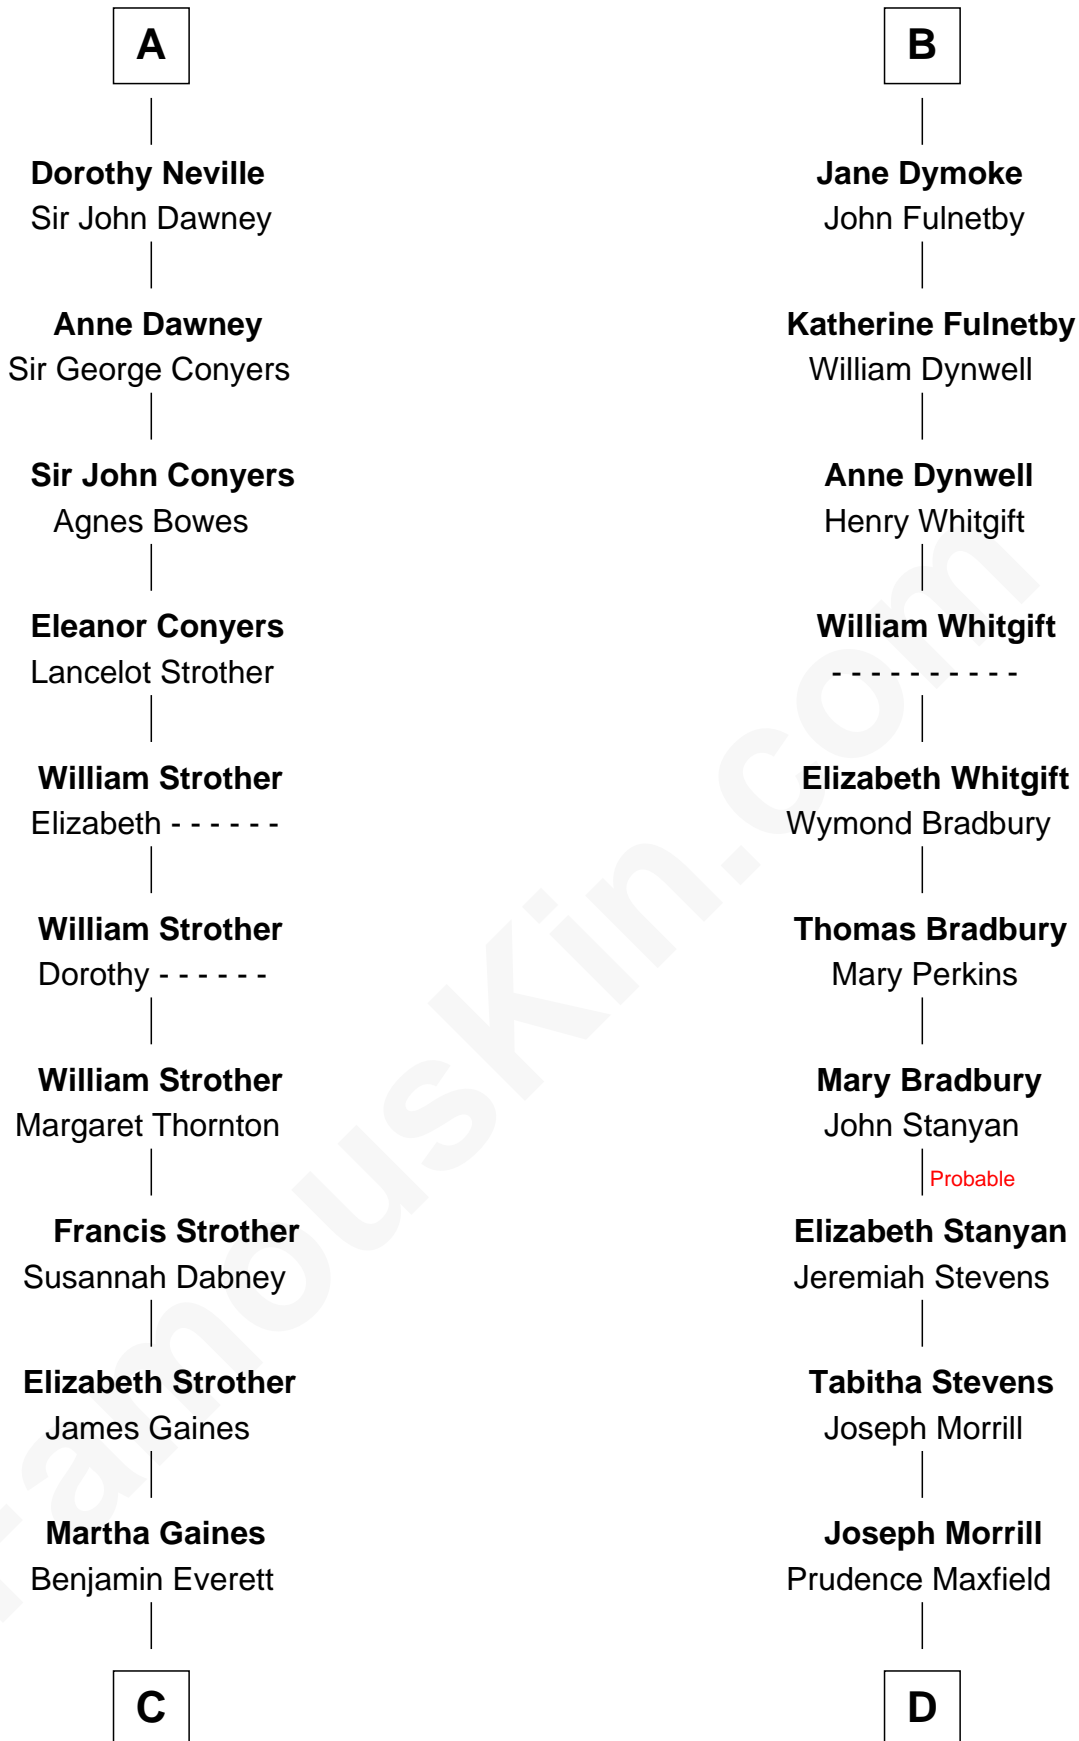

FamousKin.com Relationship Chart of

William H. Macy

TV and Movie Actor

21st cousin of

Frank G. Allen

51st Governor of Massachusetts

C

Dr. George Gaines Everitt

Mary A. Mayers

Horace Benjamin Everitt

Martha Leticia Roberts

Mary Lois Everitt

Clement Overstreet

Lois Elizabeth Overstreet

William Hall Macy

William H. Macy