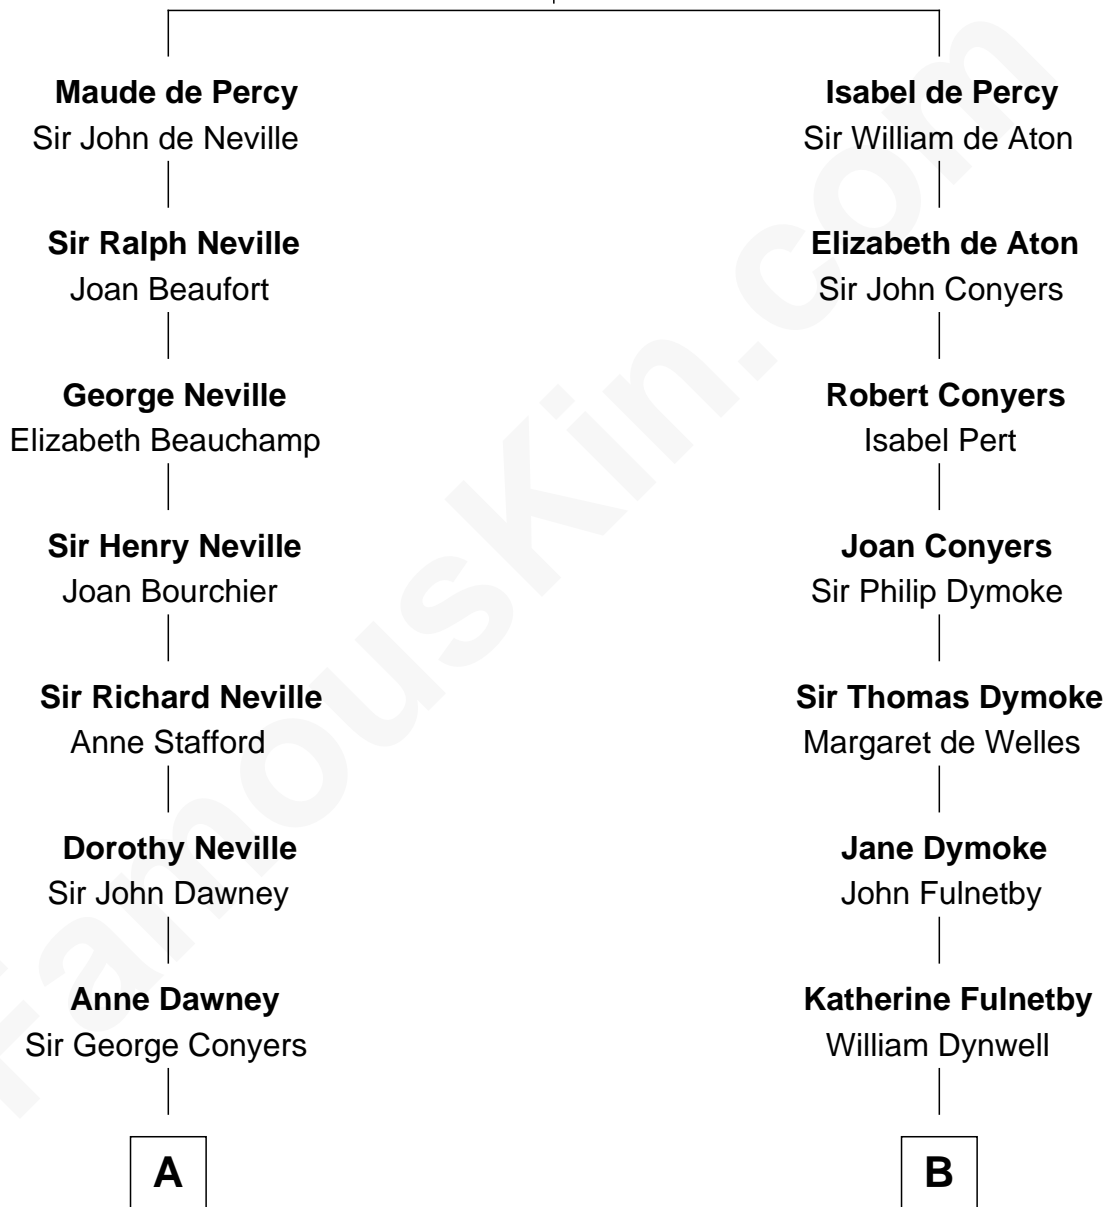

FamousKin.com Relationship Chart of

William H. Macy

TV and Movie Actor

19th cousin of

Frank G. Allen

51st Governor of Massachusetts

Sir Henry de Percy

Idoine de Clifford

C

Mary Lois Everitt
Clement Overstreet

Lois Elizabeth Overstreet
William Hall Macy

William H. Macy
TV and Movie Actor

D

John Henry Gilman
Mary Louisa Heath

Abbie Louise Gilman
Frank Mitchell Allen

Frank G. Allen
51st Governor of Massachusetts