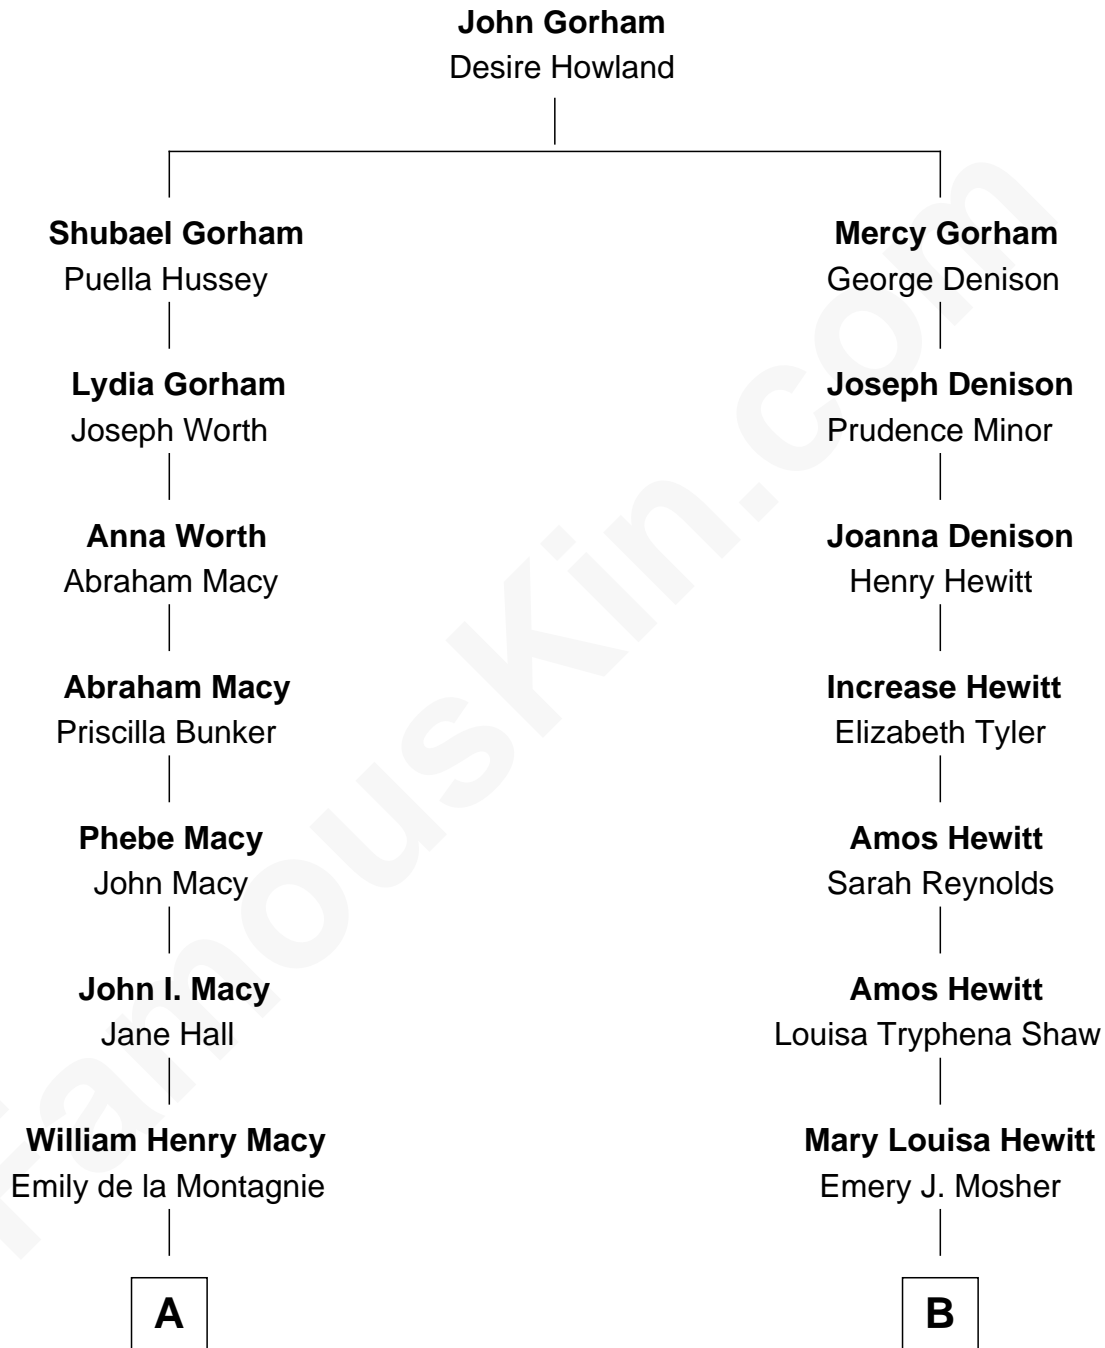

# FamousKin.com Relationship Chart of

**William H. Macy**

*TV and Movie Actor*

9th cousin 2 times removed of

**Rainn Wilson**

*TV and Movie Actor*

**A**

**Albert Hall Macy**  
Elizabeth C. Somerville

**William Hall Macy**  
Lois Elizabeth Overstreet

**William H. Macy**  
*TV and Movie Actor*

**B**

**Charles E. Mosher**  
Susanna Jane Garrison

**Edna Lora Mosher**  
Theodore Orick Whitman

**Rollie Harrison Whitman**  
Catherine Josephine Williams