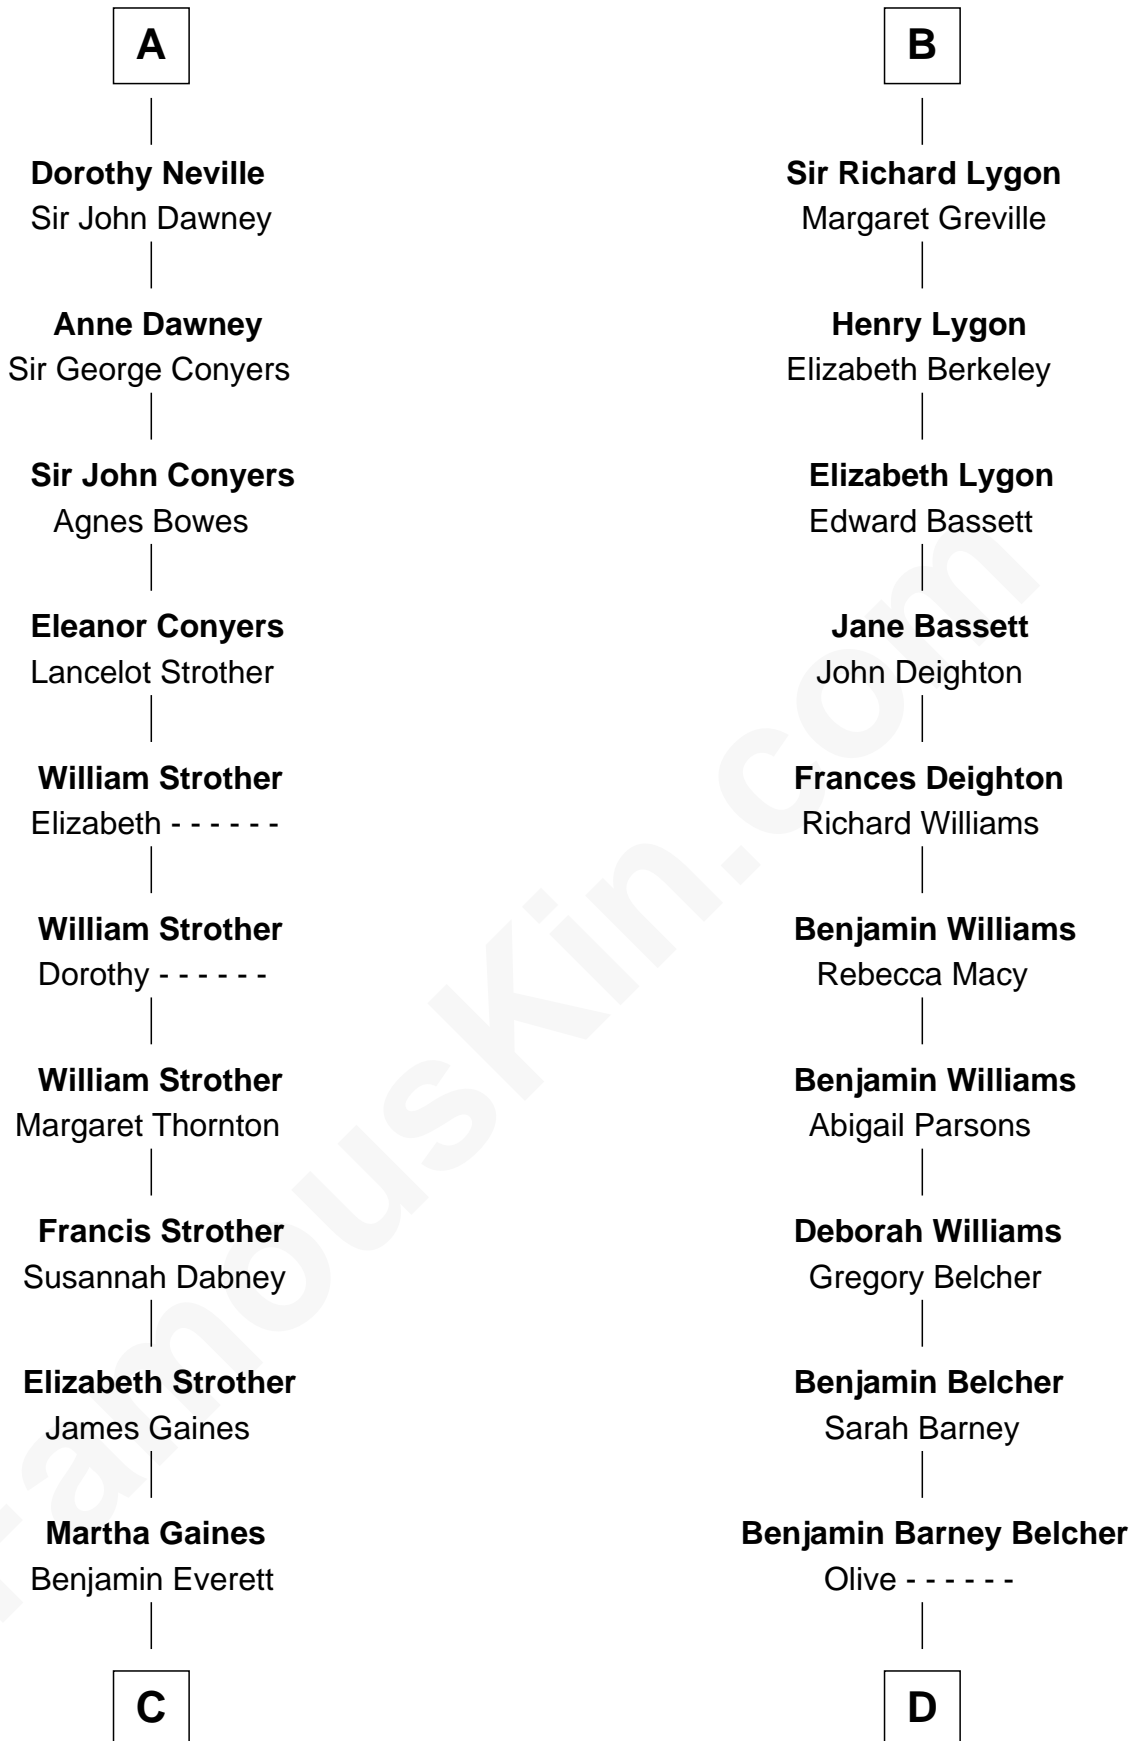

FamousKin.com

Relationship Chart of

William H. Macy

TV and Movie Actor

19th cousin 2 times removed of

General Douglas MacArthur

U.S. Army - World War II

Sir John de St. Philibert

Sir Humphrey Stafford

Eleanor Aylesbury

Elizabeth Stafford

Sir Richard de Beauchamp

Anne de Beauchamp

Sir Richard Lygon

B

C

Dr. George Gaines Everitt

Mary A. Mayers

Horace Benjamin Everitt

Martha Leticia Roberts

Mary Lois Everitt

Clement Overstreet

Lois Elizabeth Overstreet

William Hall Macy