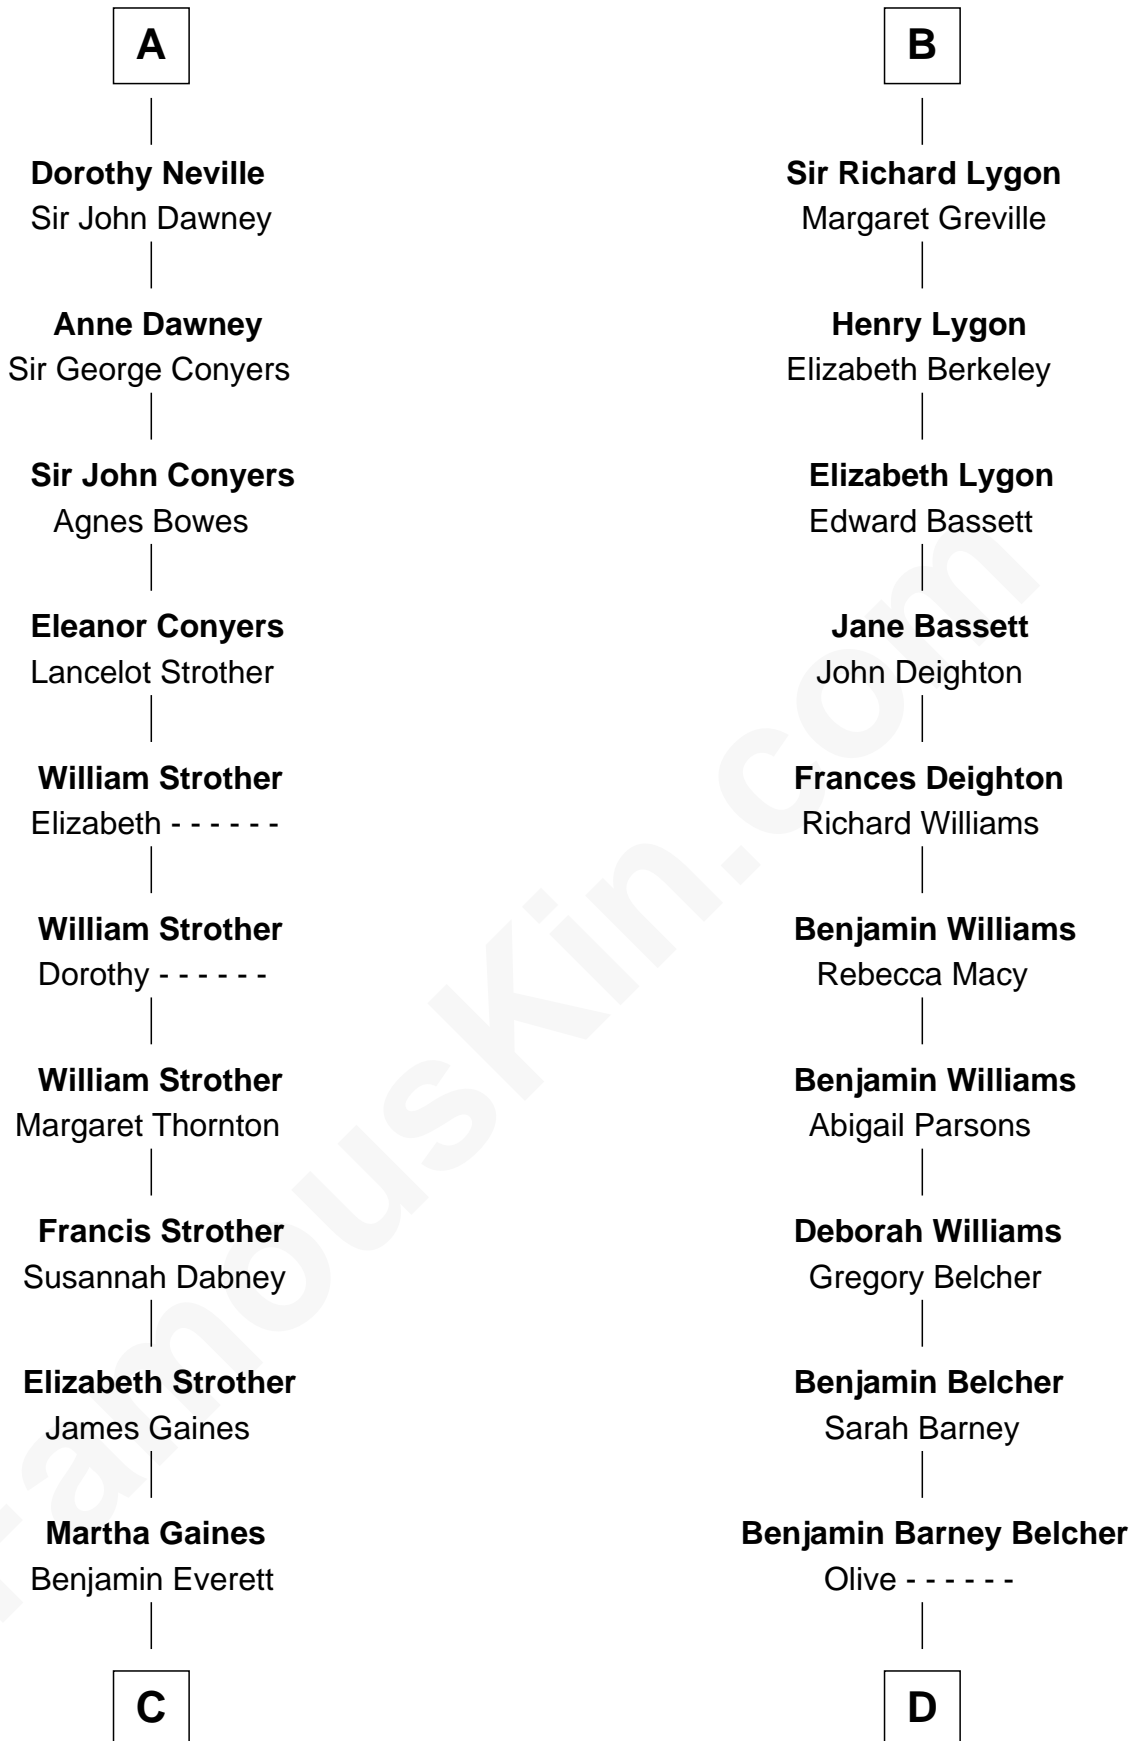

# FamousKin.com Relationship Chart of

**William H. Macy**

*TV and Movie Actor*

19th cousin 2 times removed of

**General Douglas MacArthur**

*U.S. Army - World War II*

**Sir John de Hastang**

Eve - - - - -

**Sir Humphrey Stafford**

Eleanor Aylesbury

**Humphrey Stafford**

Katherine Fray

**Anne Stafford**

Sir Richard Neville

**A**

**Katherine de Hastang**

Eleanor Aylesbury

**Elizabeth Stafford**

Sir Richard de Beauchamp

**Anne de Beauchamp**

Sir Richard Lygon

**B**

**C**

**Dr. George Gaines Everitt**

Mary A. Mayers

**Horace Benjamin Everitt**

Martha Leticia Roberts

**Mary Lois Everitt**

Clement Overstreet

**Lois Elizabeth Overstreet**

William Hall Macy

**William H. Macy**